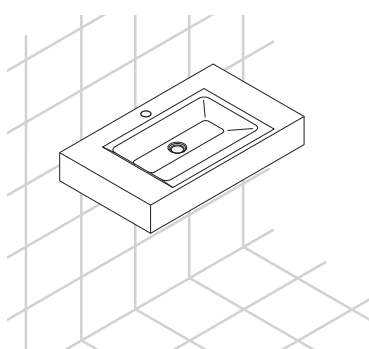

Schmidlin wall mounted washbasins

Schmidlin STUDIO/LOTUS

Delivery

Included

Optional

Schmidlin CONTURA/MERO/ORBIS

Delivery

Included

Overflow fitting included

Ⓐ

Ⓑ

Schmidlin wall mounted washbasins Assembly

Delivery and installation by client

Schmidlin washbasins with overflow

Overflow Set (grey) included

Optional with Schmidlin washbasins without overflow