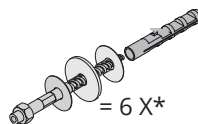

Schmidlin wall mounted washbasins

Schmidlin STUDIO/LOTUS

Delivery

Included

Optional

Schmidlin CONTURA/MERO/ORBIS

Delivery

Included

Overflow fitting included