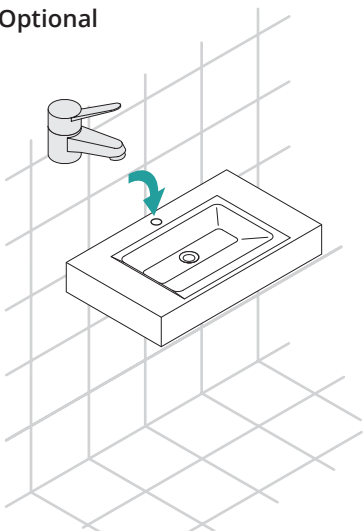

Schmidlin wall mounted washbasins

Schmidlin STUDIO/LOTUS

Delivery

Included

Optional

Schmidlin CONTURA/MERO/ORBIS

Delivery

Included

Overflow fitting included

Ⓐ

Ⓑ

Schmidlin wall mounted washbasins Assembly

Delivery and installation by client

Schmidlin washbasins with overflow

Overflow Set (grey) included

Optional with Schmidlin washbasins without overflow

Optional

Schmidlin wall mounted washbasins Assembly