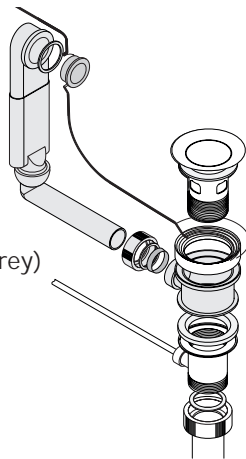

Overflow fitting included

Ⓐ

Ⓑ

Schmidlin wall mounted washbasins Assembly

Delivery and installation by client

Schmidlin washbasins with overflow

Overflow Set (grey) included

Optional with Schmidlin washbasins without overflow