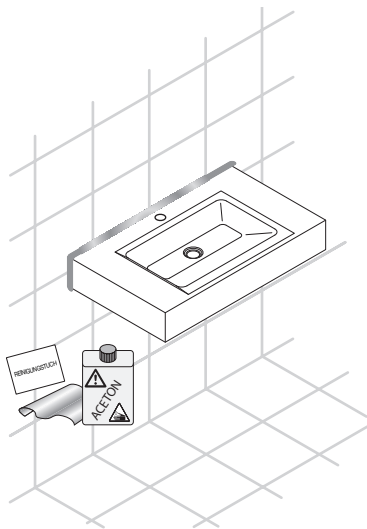

Schmidlin wall mounted washbasins

Schmidlin STUDIO/LOTUS

Delivery

Included

Optional

Schmidlin CONTURA/MERO/ORBIS

Delivery

Included

Overflow fitting included

Ⓐ

Ⓑ

Schmidlin wall mounted washbasins Assembly

Delivery and installation by client

Schmidlin washbasins with overflow

Overflow Set (grey) included

Optional with Schmidlin washbasins without overflow

Optional

Schmidlin wall mounted washbasins Assembly