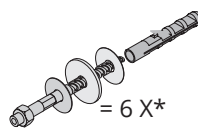

Included

Optional