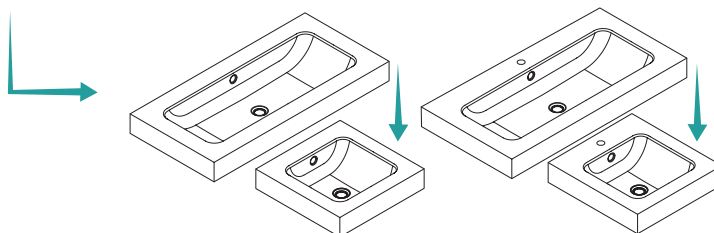

Schmidlin wall mounted washbasins

Schmidlin STUDIO/LOTUS

Delivery

Included

Optional

Schmidlin CONTURA/MERO/ORBIS

Delivery

Included

Overflow fitting included

Ⓐ

Ⓑ

Schmidlin wall mounted washbasins Assembly

Delivery and installation by client

Schmidlin washbasins with overflow

Overflow Set (grey) included

Optional with Schmidlin washbasins without overflow