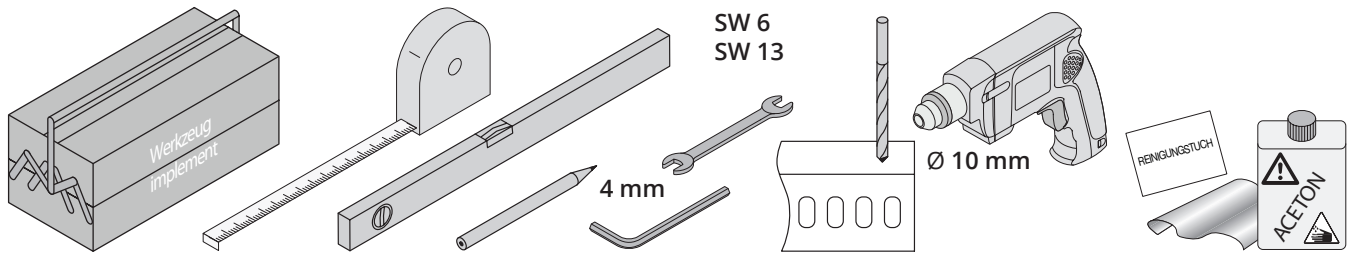

Schmidlin wall mounted washbasins

Schmidlin STUDIO/LOTUS

Delivery

Included

Optional

Schmidlin CONTURA/MERO/ORBIS

Delivery

Included

Overflow fitting included

Ⓐ

Ⓑ

Schmidlin wall mounted washbasins Assembly

Delivery and installation by client

Schmidlin washbasins with overflow

Overflow Set (grey) included

Optional with Schmidlin washbasins without overflow