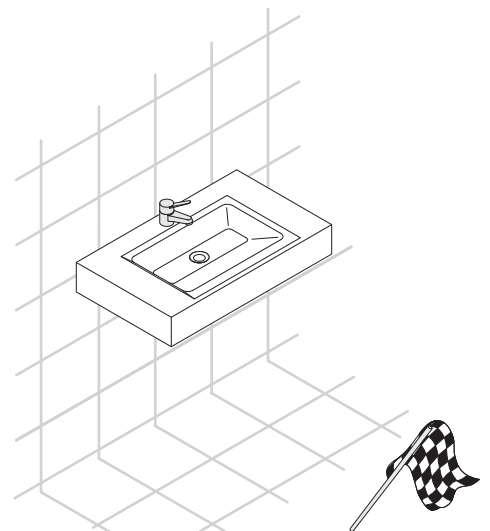

Delivery and installation by client

Schmidlin washbasins with overflow

Overflow Set (grey) included

Optional with Schmidlin washbasins without overflow

Optional

Schmidlin wall mounted washbasins Assembly