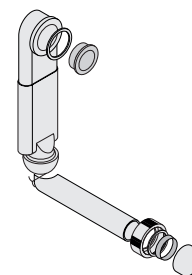

Schmidlin wall mounted washbasins

Schmidlin STUDIO/LOTUS

Delivery

Included

Optional

Schmidlin CONTURA/MERO/ORBIS

Delivery

Included

Overflow fitting included

Ⓐ

Ⓑ

Schmidlin wall mounted washbasins Assembly

Delivery and installation by client

Schmidlin washbasins with overflow

Overflow Set (grey) included

Optional with Schmidlin washbasins without overflow