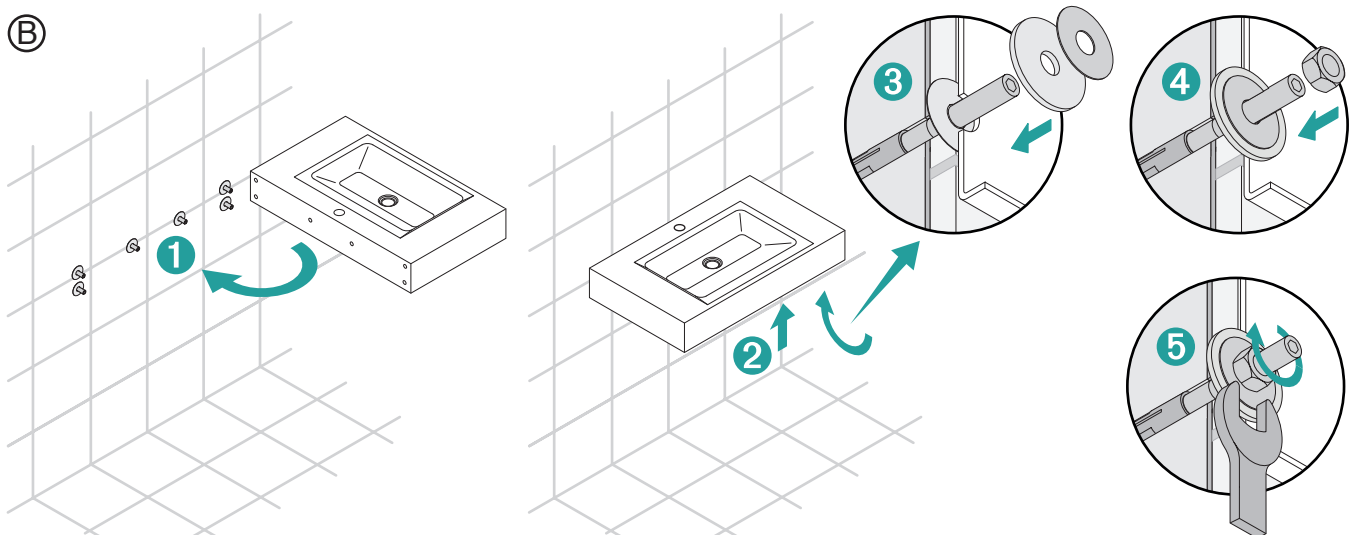

Schmidlin wall mounted washbasins

Schmidlin STUDIO/LOTUS

Delivery

Included

Optional

Schmidlin CONTURA/MERO/ORBIS

Delivery

Included

Overflow fitting included

Ⓐ

Ⓑ

Schmidlin wall mounted washbasins Assembly

Delivery and installation by client

Schmidlin washbasins with overflow

Overflow Set (grey) included

Optional with Schmidlin washbasins without overflow