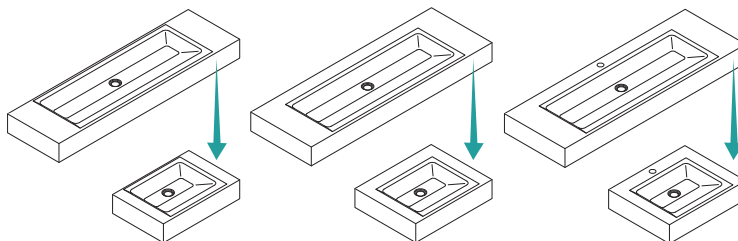

Schmidlin wall mounted washbasins

Schmidlin STUDIO/LOTUS

Delivery

Included

Optional

Schmidlin CONTURA/MERO/ORBIS

Delivery

Included

Overflow fitting included

Ⓐ

Ⓑ

Schmidlin wall mounted washbasins Assembly

Delivery and installation by client

Schmidlin washbasins with overflow

Overflow Set (grey) included

Optional with Schmidlin washbasins without overflow