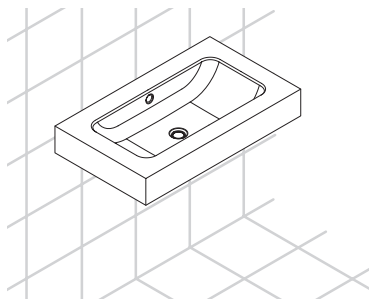

Schmidlin wall mounted washbasins

Schmidlin STUDIO/LOTUS

Delivery

Included

Optional

Schmidlin CONTURA/MERO/ORBIS

Delivery

Included

Overflow fitting included

Ⓐ

Ⓑ

Schmidlin wall mounted washbasins Assembly

Delivery and installation by client

Schmidlin washbasins with overflow

Overflow Set (grey) included

Optional with Schmidlin washbasins without overflow