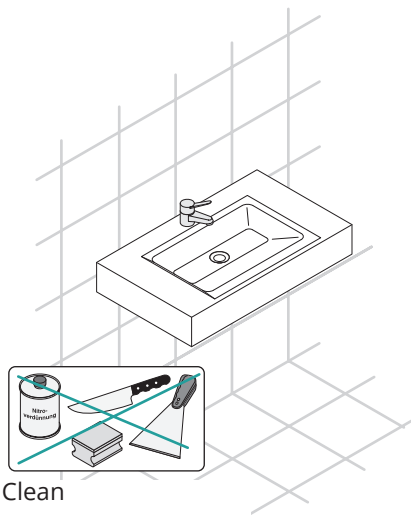

Overflow fitting included

Ⓐ

Ⓑ

Schmidlin wall mounted washbasins Assembly

Delivery and installation by client

Schmidlin washbasins with overflow

Overflow Set (grey) included

Optional with Schmidlin washbasins without overflow

Optional

Schmidlin wall mounted washbasins Assembly