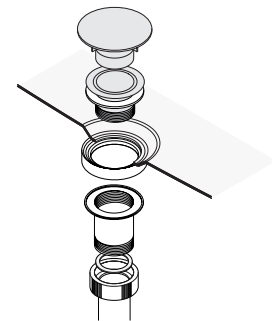

Overflow fitting included

Ⓐ

Ⓑ

Schmidlin wall mounted washbasins Assembly

Delivery and installation by client

Schmidlin washbasins with overflow

Overflow Set (grey) included

Optional with Schmidlin washbasins without overflow