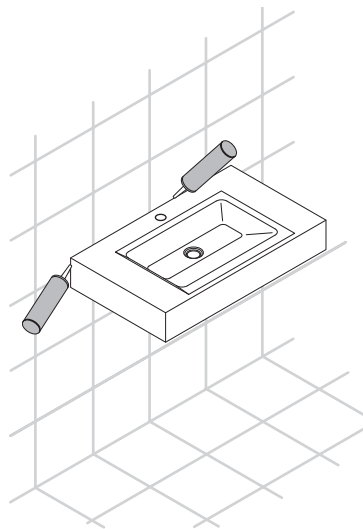

Overflow fitting included

Ⓐ

Ⓑ

Schmidlin wall mounted washbasins Assembly

Delivery and installation by client

Schmidlin washbasins with overflow

Overflow Set (grey) included

Optional with Schmidlin washbasins without overflow