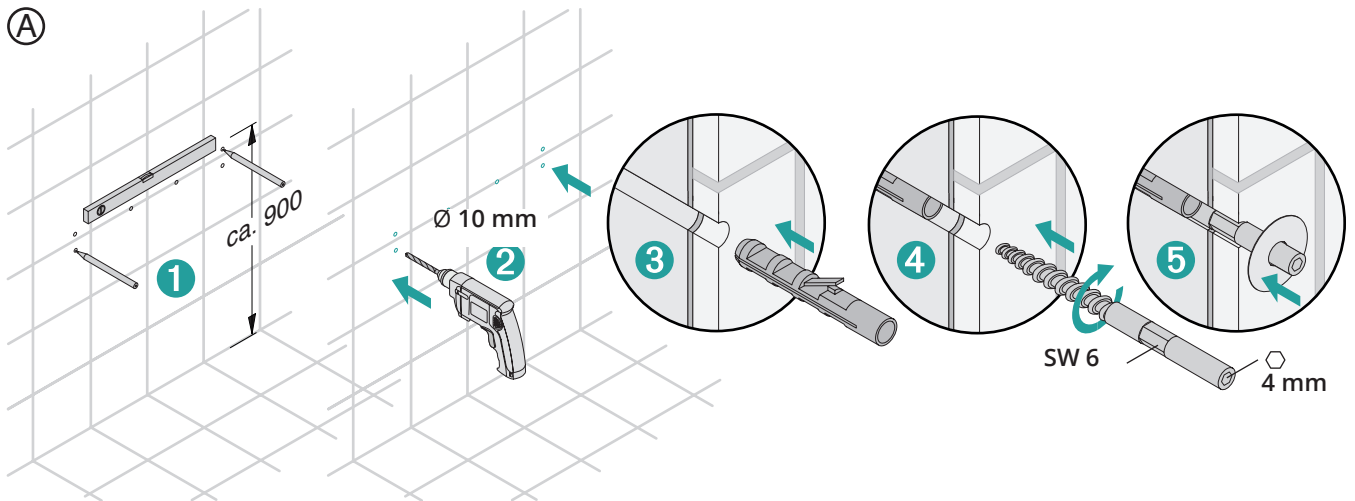

Schmidlin wall mounted washbasins

Schmidlin STUDIO/LOTUS

Delivery

Included

Optional

Schmidlin CONTURA/MERO/ORBIS

Delivery

Included

Overflow fitting included

Ⓐ

Ⓑ

Schmidlin wall mounted washbasins Assembly

Delivery and installation by client

Schmidlin washbasins with overflow

Overflow Set (grey) included

Optional with Schmidlin washbasins without overflow