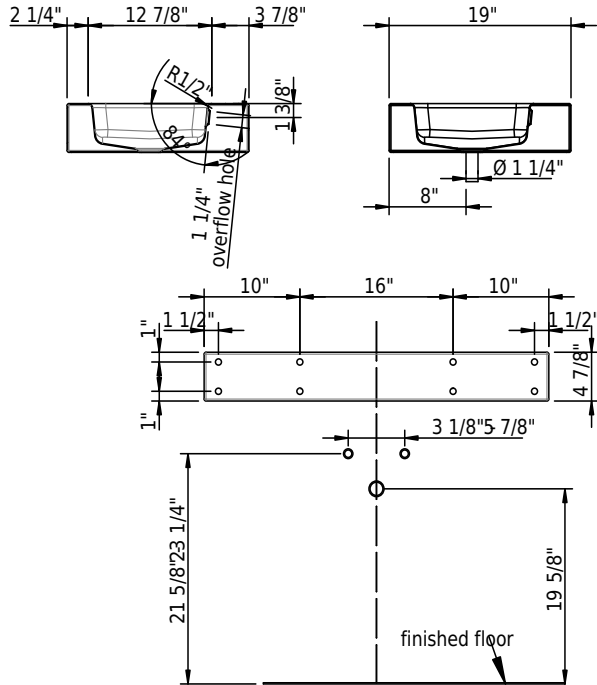

### Options

- FH2 3-hole faucet (4")
- FH3 3-hole faucet (8")
- CE1 CLEANEFFECT
- Custom round hole
- SDH2 Hole for Schmidlin built-in soap dispenser (Ø 1")
- TPD1 Tissue paper dispenser
- OH0 Without overflow hole
- FH1 Single hole faucet
- FH0 without faucet hole

**Technical Information**

with faucet hole diameter	1 3/8"
Bowl configuration	single
Bowl depth	4 1/2"
Bowl size	18 7/8" x 12 7/8"
Water depth to overflow	2 1/2"
Drain hole diameter	1 3/4"

➤ Installation Instructions

**Important:** Dimensions of fixtures are nominal and may vary within the range tolerances established by ANSI standard A112.19.4. These measurements are subject to change or cancellation. No responsibility is assumed for use of superseded or voided leaflet.