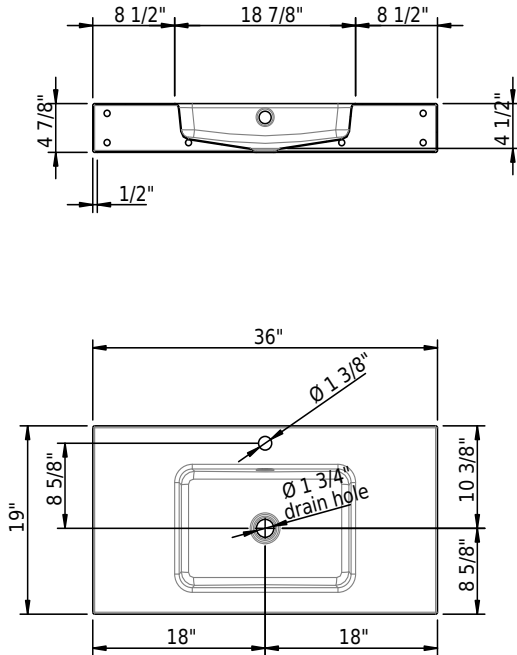

### Options

- FH2 3-hole faucet (4")
- FH3 3-hole faucet (8")
- CE1 CLEANEFFECT
- Custom round hole
- SDH2 Hole for Schmidlin built-in soap dispenser (Ø 1")
- TPD1 Tissue paper dispenser
- OH0 Without overflow hole
- FH1 Single hole faucet
- FH0 without faucet hole

**Technical Information**

with faucet hole diameter	1 3/8"
Bowl configuration	single
Bowl depth	4 1/2"
Bowl size	18 7/8" x 12 7/8"
Water depth to overflow	2 1/2"
Drain hole diameter	1 3/4"

➤ Installation Instructions

**Important:** Dimensions of fixtures are nominal and may vary within the range tolerances established by ANSI standard A112.19.4. These measurements are subject to change or cancellation. No responsibility is assumed for use of superseded or voided leaflet.