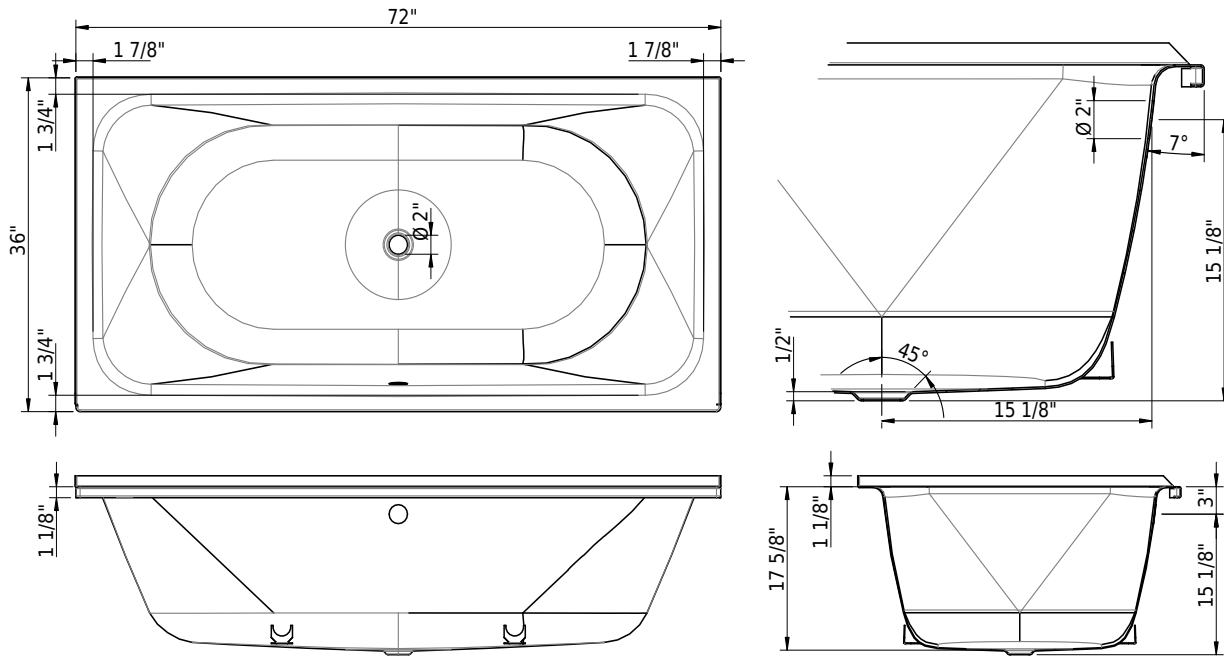

Material

- Glazed titanium steel

Features

- ANTIGLISS included

Compatible drain fittings

- Geberit offset, PP 150.183.00.1 (rough-in unit)
- Mountain Plumbing offset, brass BDR20SBR45/FFF (cable drive)
- OS&B direct, brass 307DQ-30FFF (clicker)
- OS&B offset, brass 314Q15-20FFF (clicker)
- OS&B offset, PVC 5100QK-FFF (clicker)

Options

- CE1 CLEANEFFECT
- HC1 Handle CONTURA
- HS1 Handle SAFE

06/18/2026 Subject to technical changes.

Technical Information

Installation location	corner
Weight without water	135 lbs
Water depth to overflow	13 1/2"
Max. water capacity to overflow	82 gal
Drain opening	2"
Overflow hole diameter	2"

Important: Dimensions of fixtures are nominal and may vary within the range tolerances established by ANSI standard A112.19.4. These measurements are subject to change or cancellation. No responsibility is assumed for use of superseded or voided leaflet.