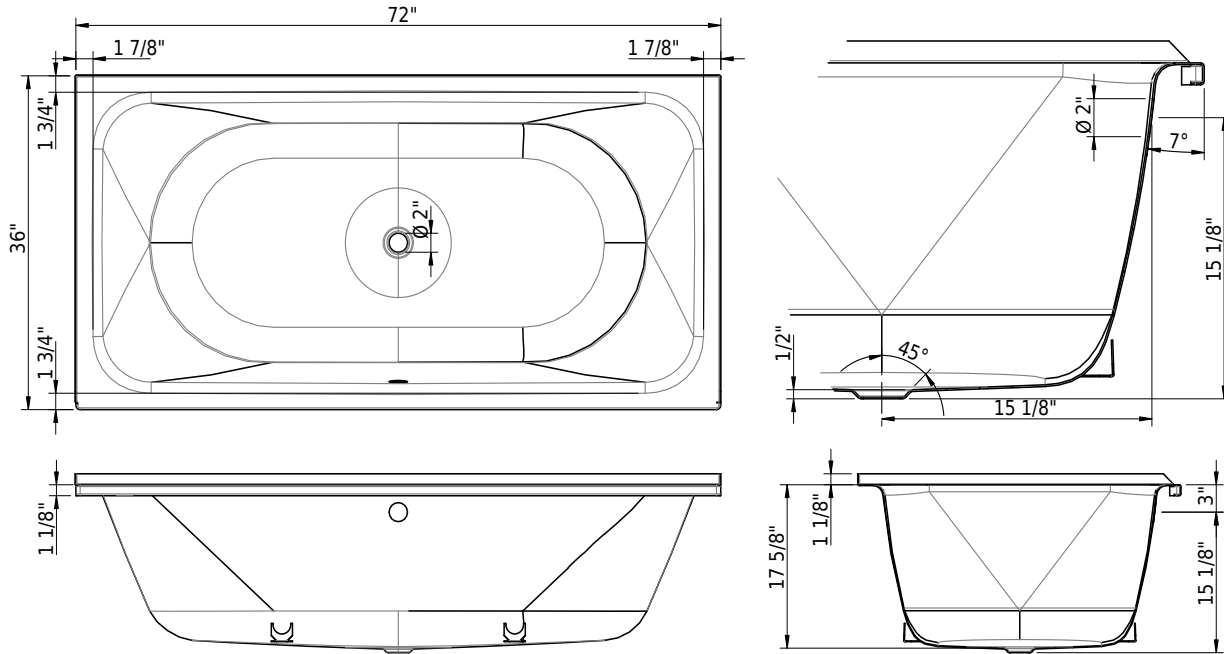

Material

- Glazed titanium steel

Features

- ANTIGLISS included

Compatible drain fittings

- Geberit offset, PP 150.183.00.1 (rough-in unit)
- Mountain Plumbing offset, brass BDR20SBR45/FFF (cable drive)
- OS&B direct, brass 307DQ-30FFF (clicker)
- OS&B offset, brass 314Q15-20FFF (clicker)
- OS&B offset, PVC 5100QK-FFF (clicker)

Options

- CE1 CLEANEFFECT
- HC1 Handle CONTURA
- HS1 Handle SAFE

07/09/2026 Subject to technical changes.

Technical Information

Installation location	corner
Weight without water	135 lbs
Water depth to overflow	13 1/2"
Max. water capacity to overflow	82 gal
Drain opening	2"
Overflow hole diameter	2"

Important: Dimensions of fixtures are nominal and may vary within the range tolerances established by ANSI standard A112.19.4. These measurements are subject to change or cancellation. No responsibility is assumed for use of superseded or voided leaflet.