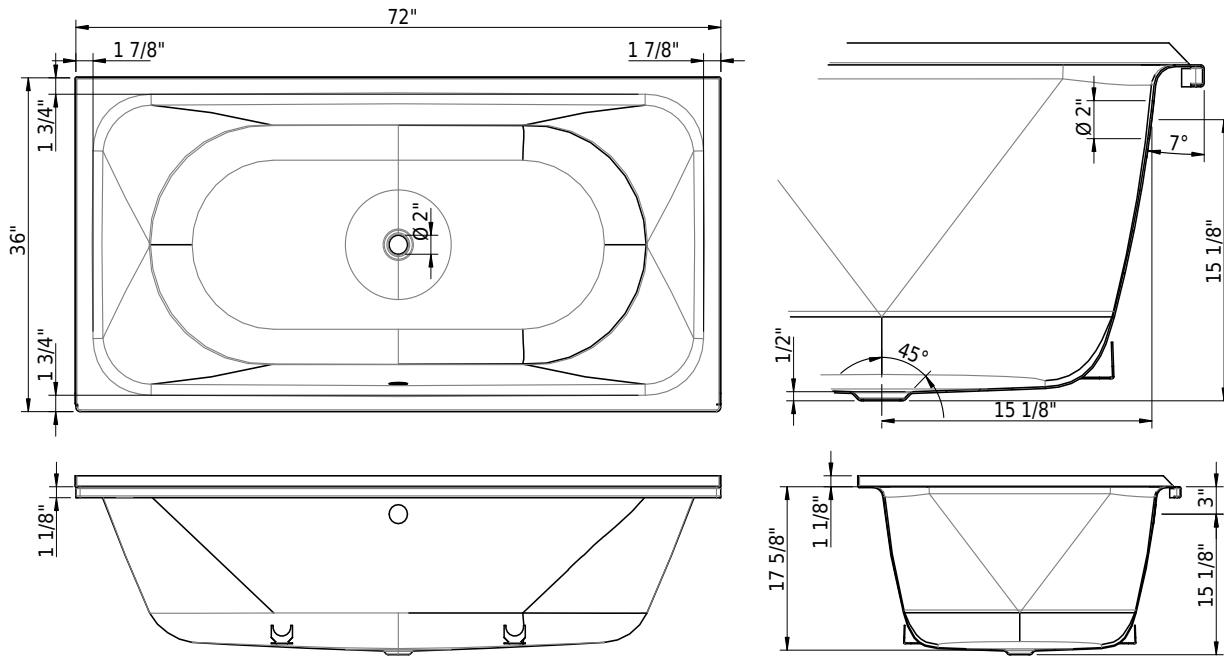

Material

- Glazed titanium steel

Features

- ANTIGLISS included

Compatible drain fittings

- Geberit offset, PP 150.183.00.1 (rough-in unit)
- Mountain Plumbing offset, brass BDR20SBR45/FFF (cable drive)
- OS&B direct, brass 307DQ-30FFF (clicker)
- OS&B offset, brass 314Q15-20FFF (clicker)
- OS&B offset, PVC 5100QK-FFF (clicker)

Options

- CE1 CLEANEFFECT

Technical Information

Installation location	corner
Weight without water	135 lbs
Water depth to overflow	13 1/2"
Max. water capacity to overflow	82 gal
Drain opening	2"
Overflow hole diameter	2"

Important: Dimensions of fixtures are nominal and may vary within the range tolerances established by ANSI standard A112.19.4. These measurements are subject to change or cancellation. No responsibility is assumed for use of superseded or voided leaflet.