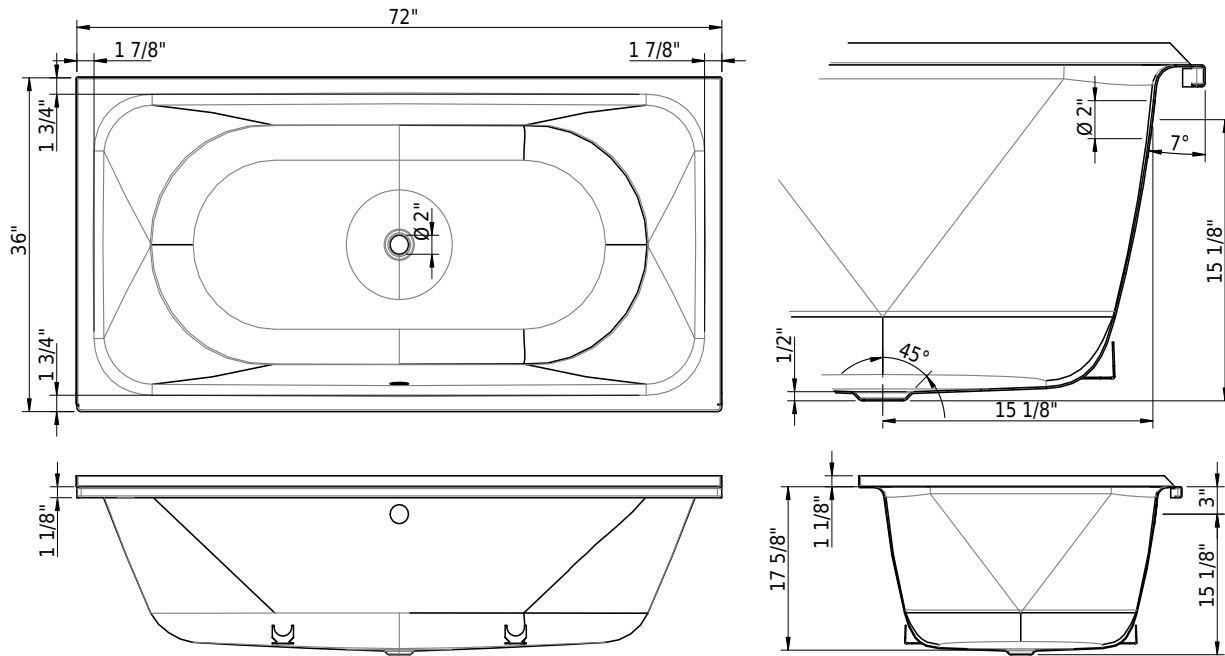

Accessories

- 109547 Schmidlin ELEMENT, magnetic candle holder
- 101187 Schmidlin RELAX bathtub pillow, black, 1 piece
- 117005 Schmidlin 2-corner tape-flange, 155" (4m)
- 110404 Schmidlin adjustable installation feet for RIVA / CORSO (4 pieces)
- 101196 Schmidlin mounting angle for tile flange (SIA 181), 4 pieces

Technical Information

Standards / Codes

Important: Dimensions of fixtures are nominal and may vary within the range tolerances established by ANSI standard A112.19.4. These measurements are subject to change or cancellation. No responsibility is assumed for use of superseded or voided leaflet.