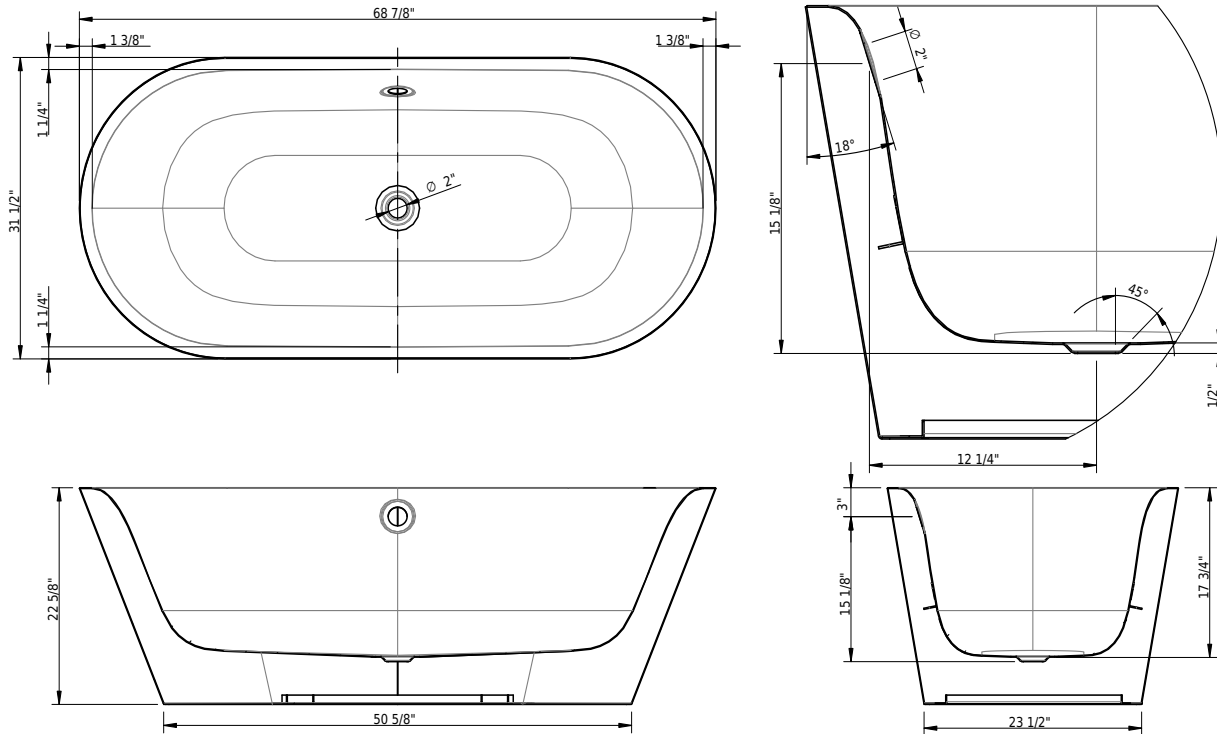

Technical Information

Installation location	freestanding
Weight without water	198 lbs
Water depth to overflow	13 5/8"
Max. water capacity to overflow	58 gal
Drain opening	2"
Overflow hole diameter	2"

➤ Installation Instructions

Standards / Codes

- This product complies with
- ASME A112.19.1 / CSA B45.2
- ASTM F462

Notes

- Bath faucet not included
- Refer to installation instructions

Important: Dimensions of fixtures are nominal and may vary within the range tolerances established by ANSI standard A112.19.4. These measurements are subject to change or cancellation. No responsibility is assumed for use of superseded or voided leaflet.