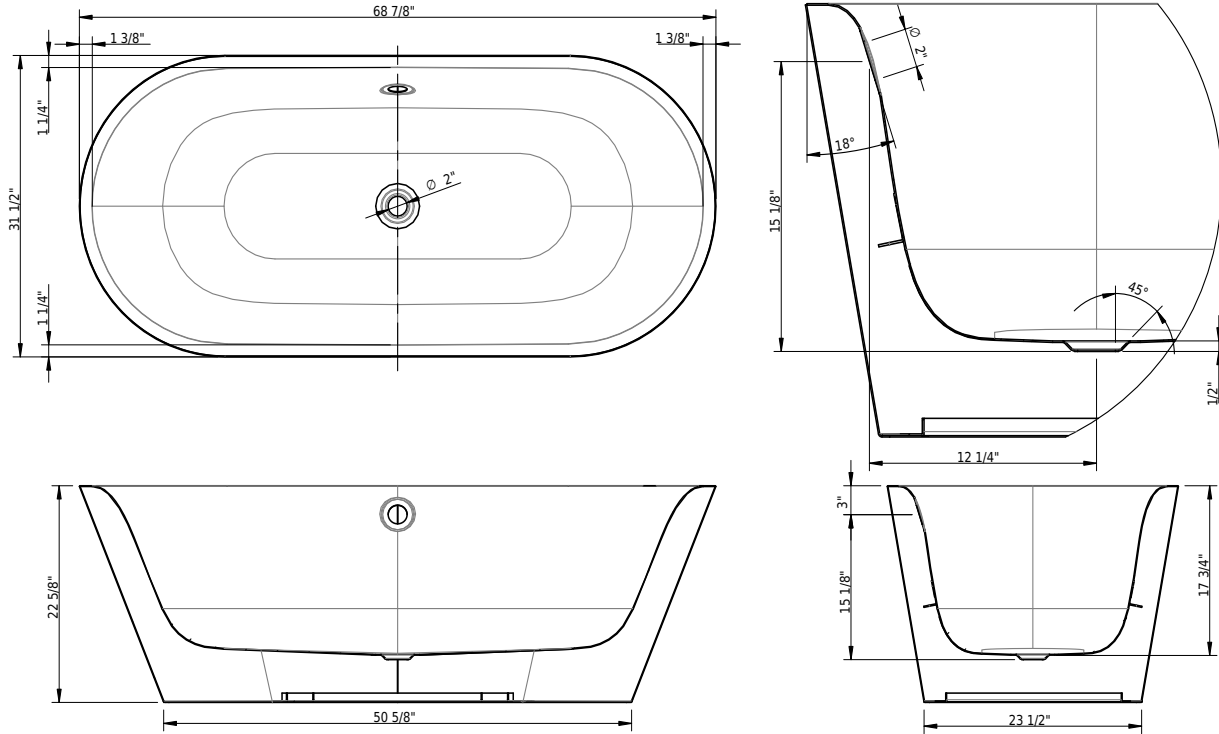

### Options

- CE1 CLEANEFFECT
- HC1 Handle CONTURA
- HS1 Handle SAFE

**Technical Information**

Installation location	freestanding
Weight without water	198 lbs
Water depth to overflow	13 5/8"
Max. water capacity to overflow	58 gal
Drain opening	2"
Overflow hole diameter	2"