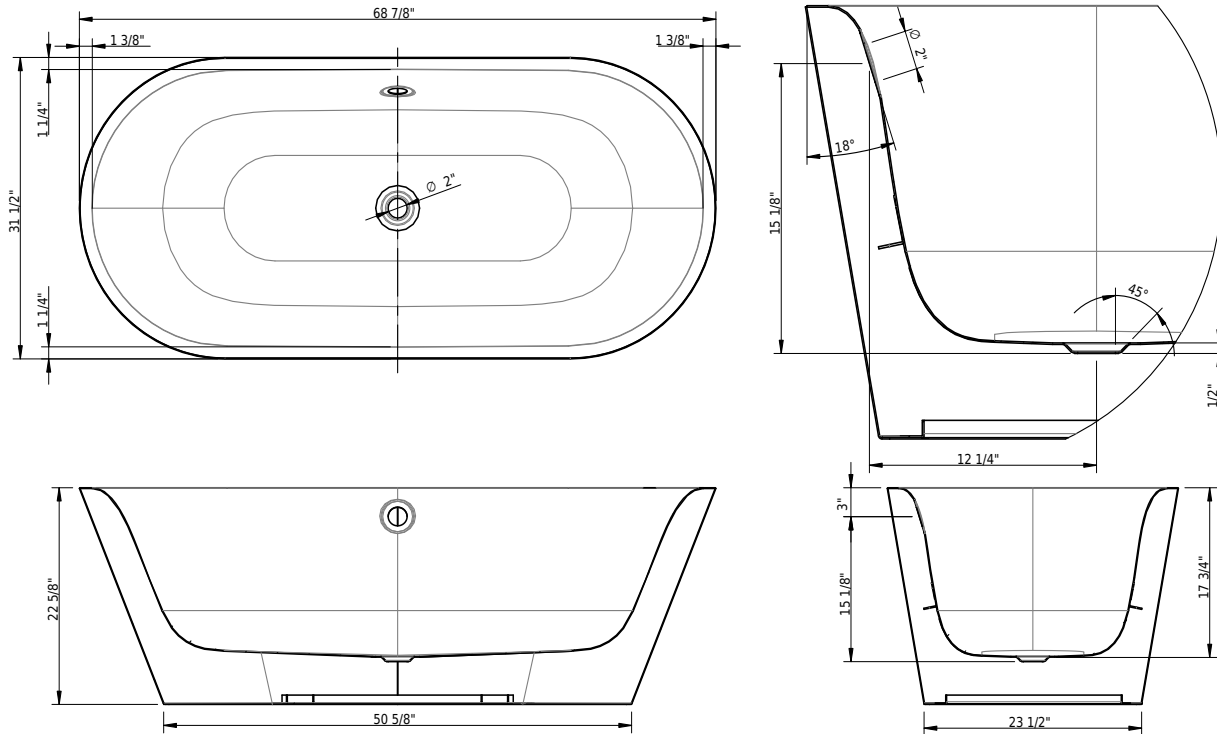

### Options

CE1 CLEANEFFECT

HC1 Handle CONTURA

HS1 Handle SAFE

**Technical Information**

Installation location	freestanding
Weight without water	198 lbs
Water depth to overflow	13 5/8"
Max. water capacity to overflow	58 gal
Drain opening	2"
Overflow hole diameter	2"