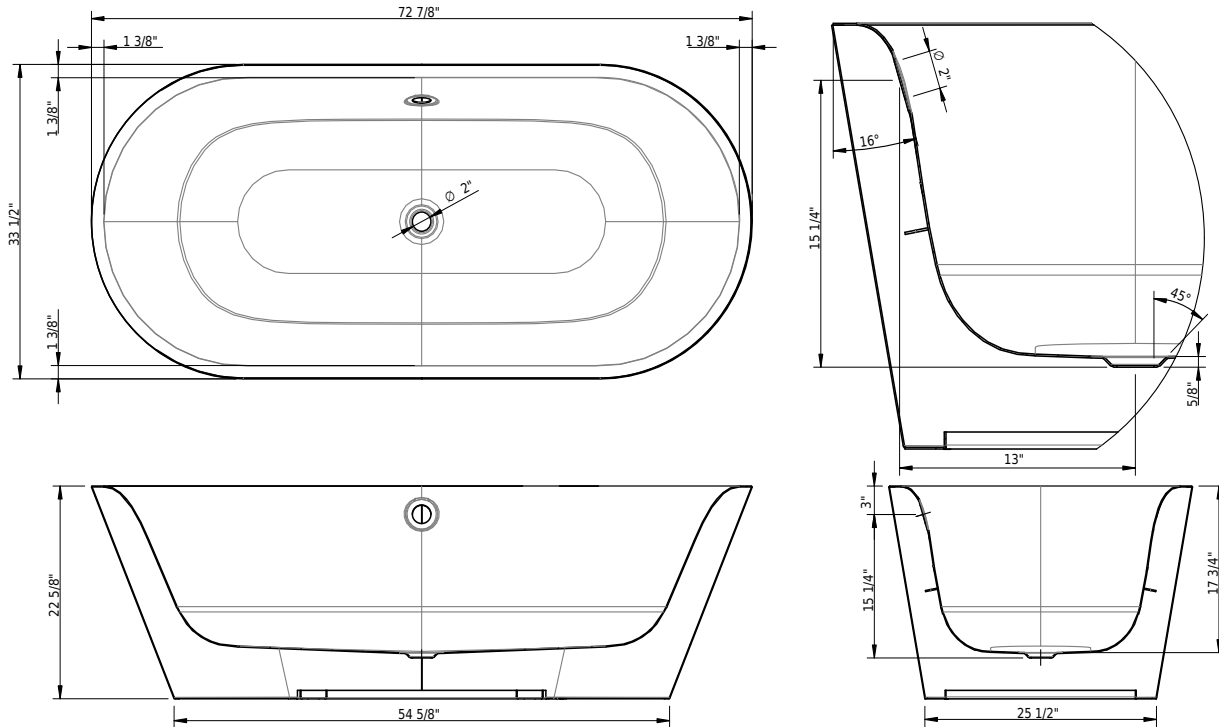

### Options

- CE1 CLEANEFFECT
- HC1 Handle CONTURA
- HS1 Handle SAFE

**Technical Information**

Installation location	freestanding
Weight without water	205 lbs
Water depth to overflow	13 3/4"
Max. water capacity to overflow	65 gal
Drain opening	2"
Overflow hole diameter	2"