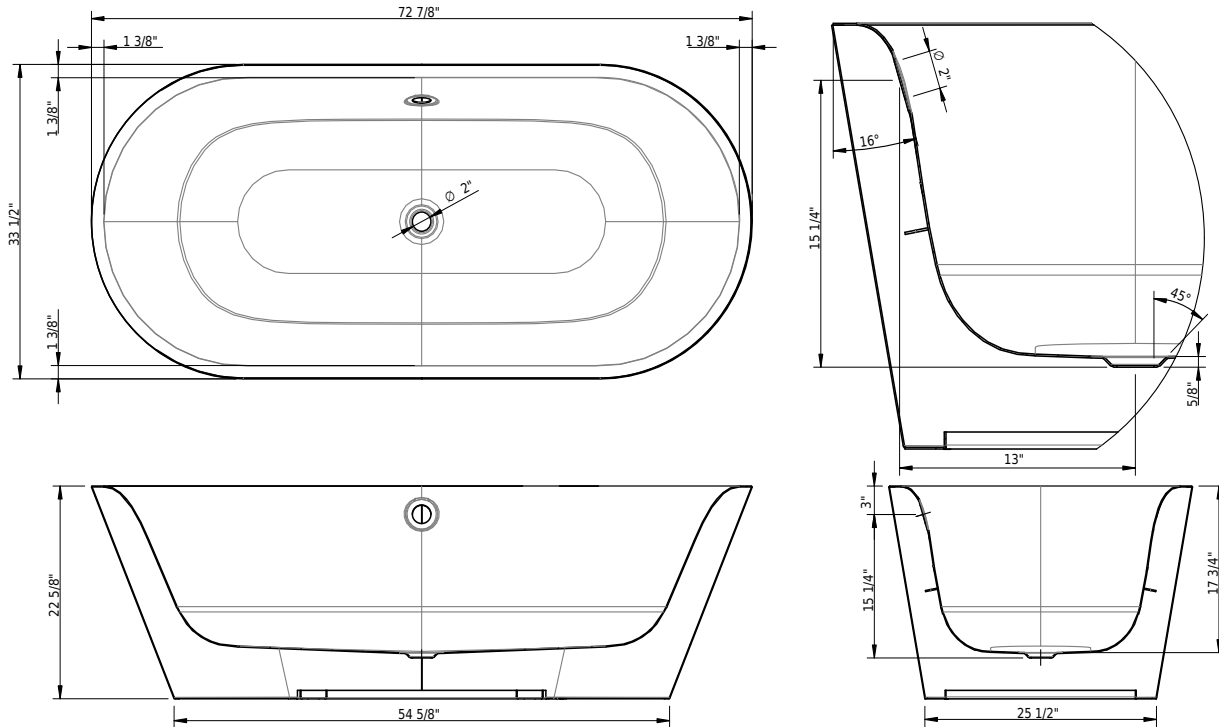

Technical Information

Installation location	freestanding
Weight without water	205 lbs
Water depth to overflow	13 3/4"
Max. water capacity to overflow	65 gal
Drain opening	2"
Overflow hole diameter	2"

➤ [Installation Instructions](#)

Standards / Codes

- This product complies with
- ASME A112.19.1 / CSA B45.2
- ASTM F462

Notes

- Bath faucet not included
- Refer to installation instructions

Important: Dimensions of fixtures are nominal and may vary within the range tolerances established by ANSI standard A112.19.4. These measurements are subject to change or cancellation. No responsibility is assumed for use of superseded or voided leaflet.