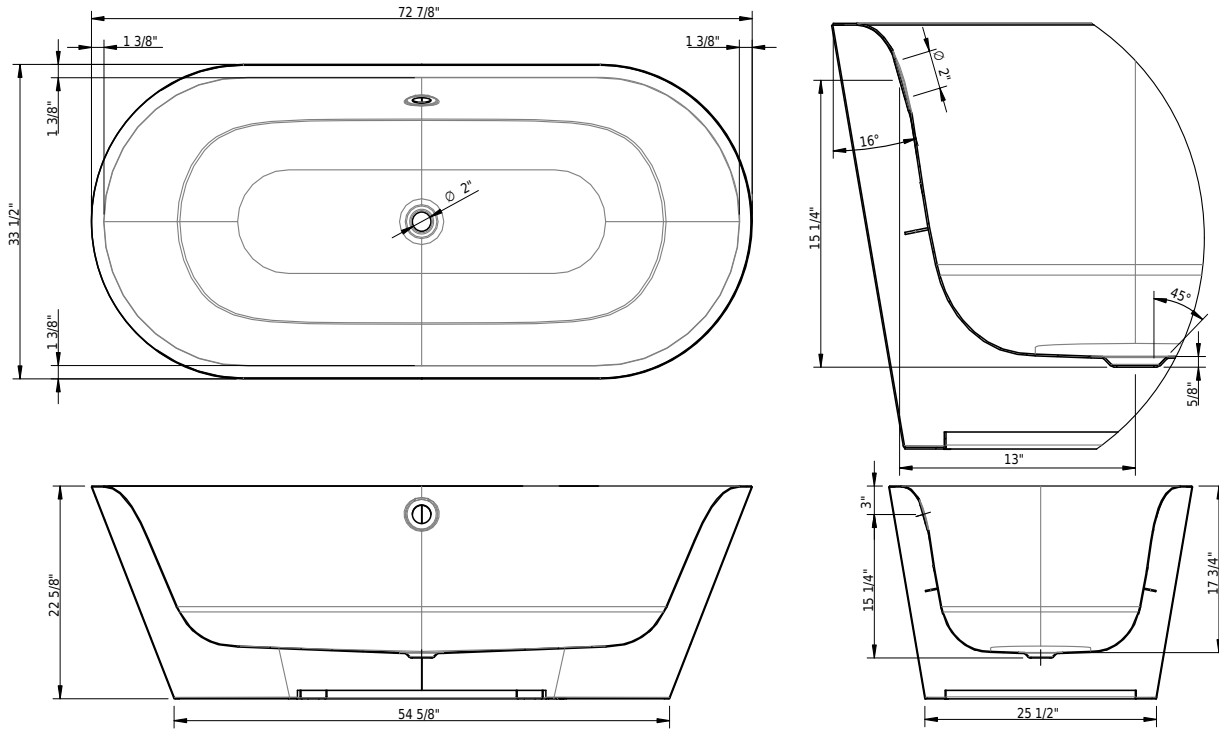

HS1 Handle SAFE

Technical Information

Installation location	freestanding
Weight without water	205 lbs
Water depth to overflow	13 3/4"
Max. water capacity to overflow	65 gal
Drain opening	2"
Overflow hole diameter	2"