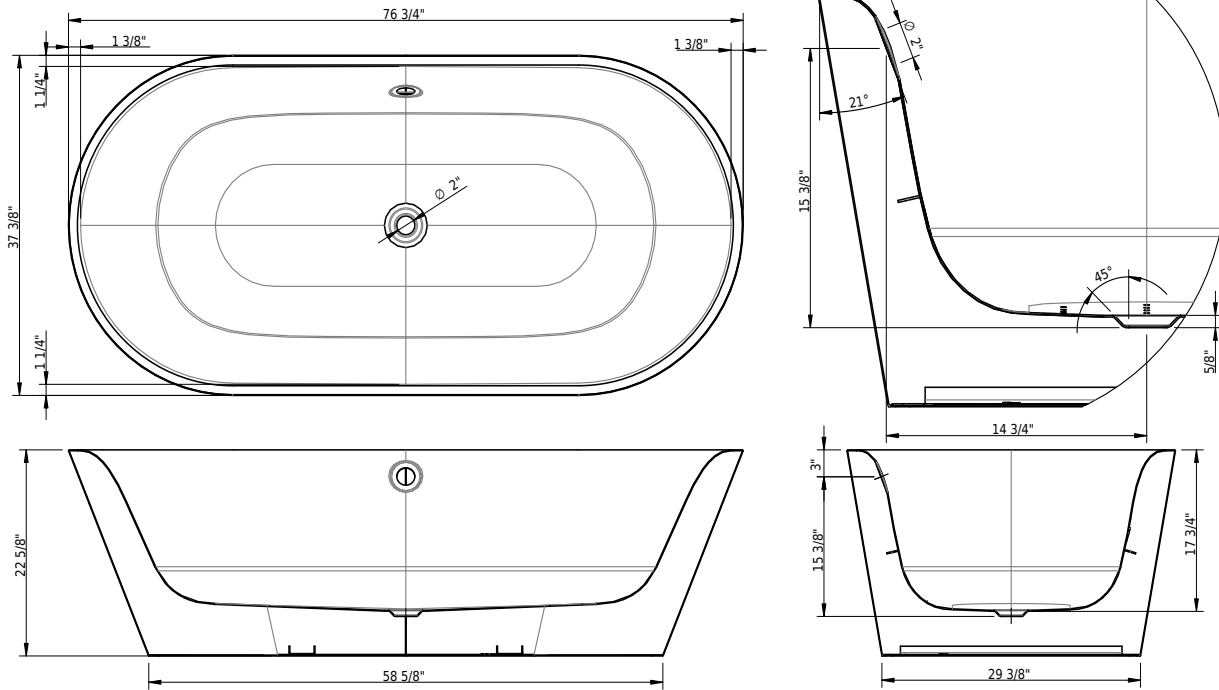

Technical Information

Installation location	freestanding
Weight without water	221 lbs
Water depth to overflow	13 3/4"
Max. water capacity to overflow	72 gal
Drain opening	2"
Overflow hole diameter	2"

➤ [Installation Instructions](#)

Standards / Codes

- This product complies with
- ASME A112.19.1 / CSA B45.2
- ASTM F462

Notes

- Bath faucet not included
- Refer to installation instructions

Important: Dimensions of fixtures are nominal and may vary within the range tolerances established by ANSI standard A112.19.4. These measurements are subject to change or cancellation. No responsibility is assumed for use of superseded or voided leaflet.