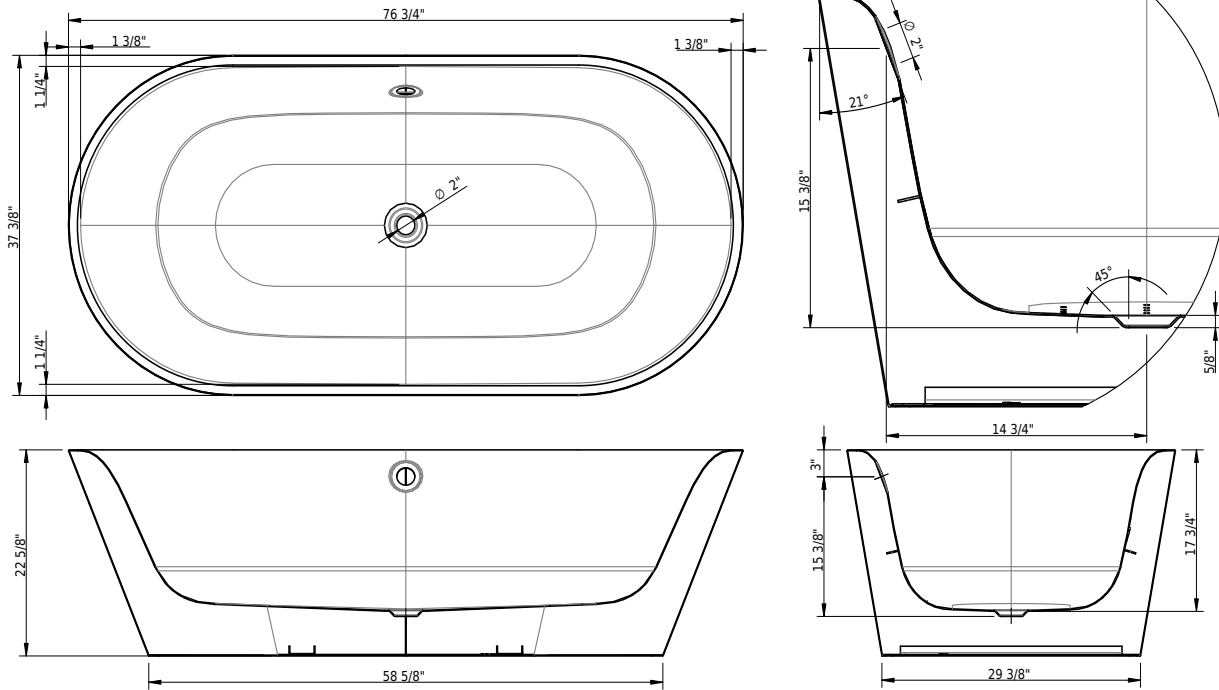

HS1 Handle SAFE

Technical Information

Installation location	freestanding
Weight without water	221 lbs
Water depth to overflow	13 3/4"
Max. water capacity to overflow	72 gal
Drain opening	2"
Overflow hole diameter	2"