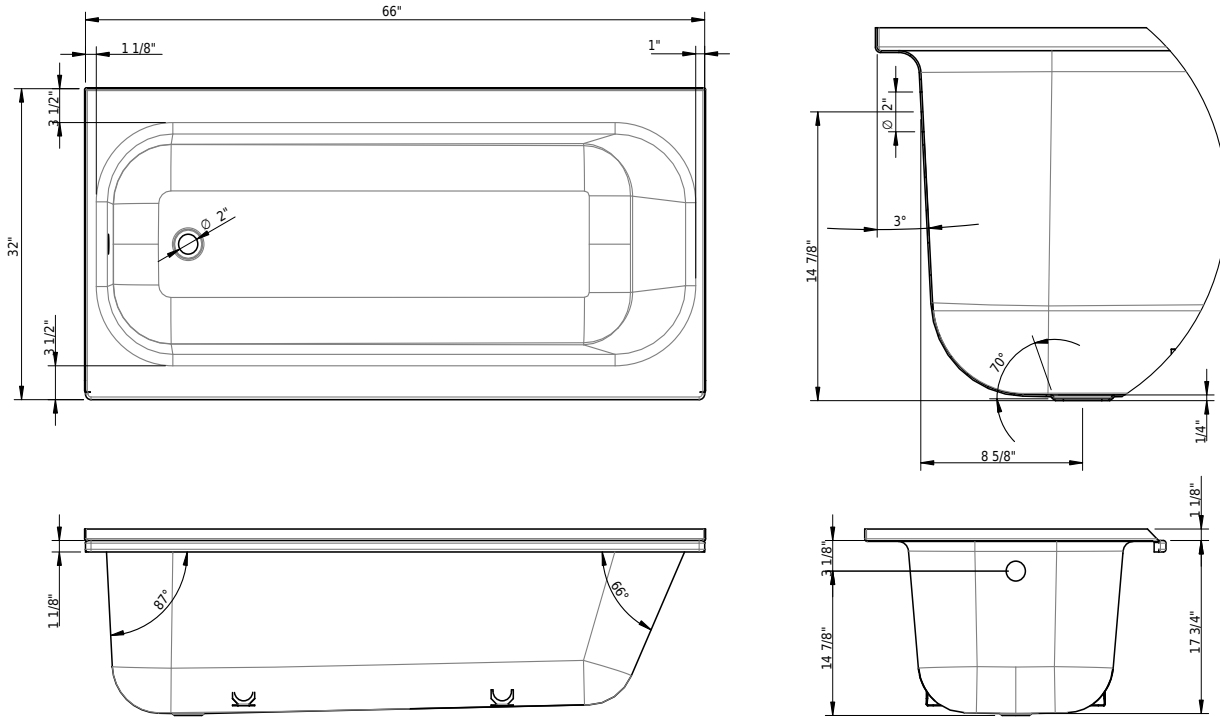

Technical Information

Water depth to overflow	13 1/2"
Max. water capacity to overflow	62 gal
Drain opening	2"
Overflow hole diameter	2"
Installation location	corner
Weight without water	117 lbs

➤ Installation Instructions

Standards / Codes

- This product complies with
- ASME A112.19.1 / CSA B45.2
- ASTM F462
- ADA

Meets the americans with disabilities act guidelines and ANSI A117.1 requirements for accessibility and usability - check local code. Install with seat at head end.

Notes

- Left hand outlet shown
- Bath faucet not included
- Refer to installation instructions
- We recommend the use of Schmidlin adjustable installation feet

Important: Dimensions of fixtures are nominal and may vary within the range tolerances established by ANSI standard A112.19.4. These measurements are subject to change or cancellation. No responsibility is assumed for use of superseded or voided leaflet.

07/09/2026 Subject to technical changes.