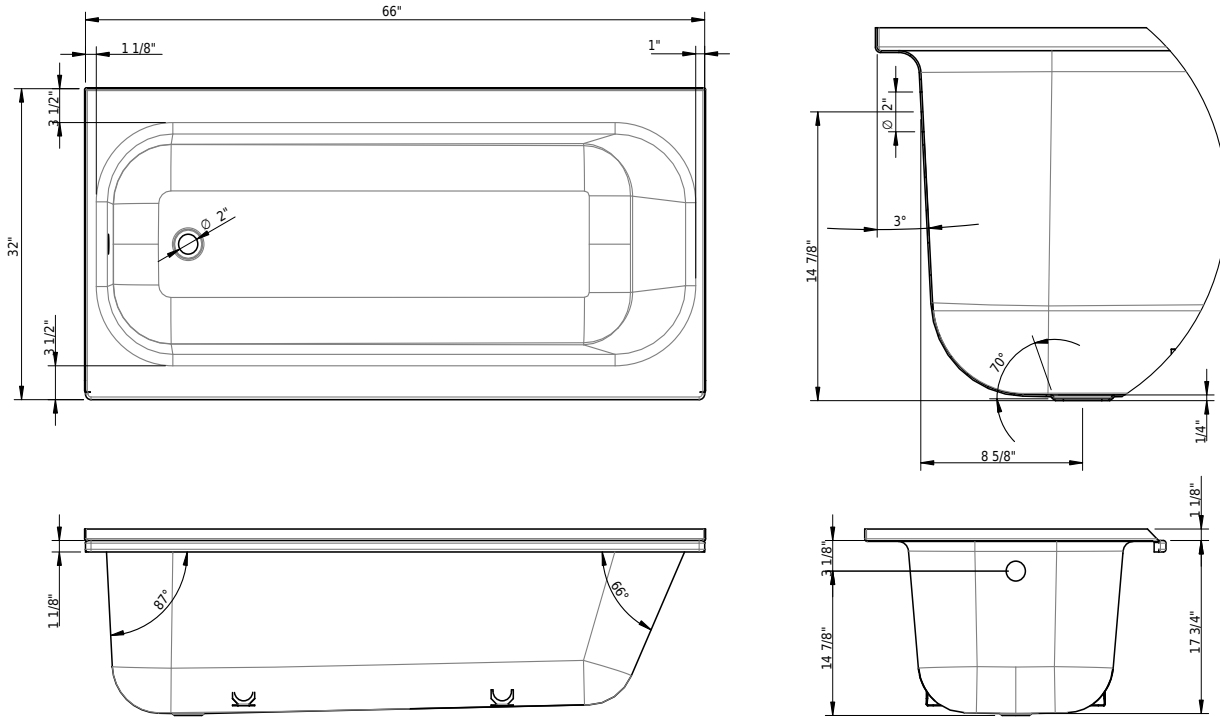

Material

- Glazed titanium steel

Features

- ANTIGLISS included
- Option made to measure

Compatible drain fittings

- Geberit offset, ABS 151.602.21.1 (polished chrome)
- Geberit offset, PP 150.183.00.1 (rough-in unit)
- Geberit offset, brass 151.450.00.1 (rough-in unit)
- Mountain Plumbing offset, brass BDR20SBR22/FFF (cable drive)
- Mountain Plumbing offset, ABS BWO40S22A2/FFF (cable drive)
- Mountain Plumbing offset, PVC BWO40S22P2/FFF (cable drive)
- OS&B direct, brass 307DQ-25FFF (clicker)
- OS&B offset, PVC 5100QK-FFF (clicker)
- Jaco offset, brass 386-LT (cable-drive)
- Jaco offset, PVC 383-LT (cable-drive)

Colors

- C058 White matte
- C__ Color class III,VI

➔ color list

Options

- CE1 CLEANEFFECT
- HC2 Handle CONTURA
- HS2 Handle SAFE
- Special length / width -1"/+2"

Accessories

- 109547 Schmidlin ELEMENT, magnetic candle holder
- 101187 Schmidlin RELAX bathtub pillow, black, 1 piece
- 117005 Schmidlin 2-corner tape-flange, 155" (4m)
- 109810 Schmidlin adjustable installation feet (4 pieces)
- 101196 Schmidlin mounting angle for tile flange (SIA 181), 4 pieces

05/29/2026 Subject to technical changes.

Technical Information

Installation location	corner
Weight without water	117 lbs
Water depth to overflow	13 1/2"
Max. water capacity to overflow	62 gal
Drain opening	2"
Overflow hole diameter	2"