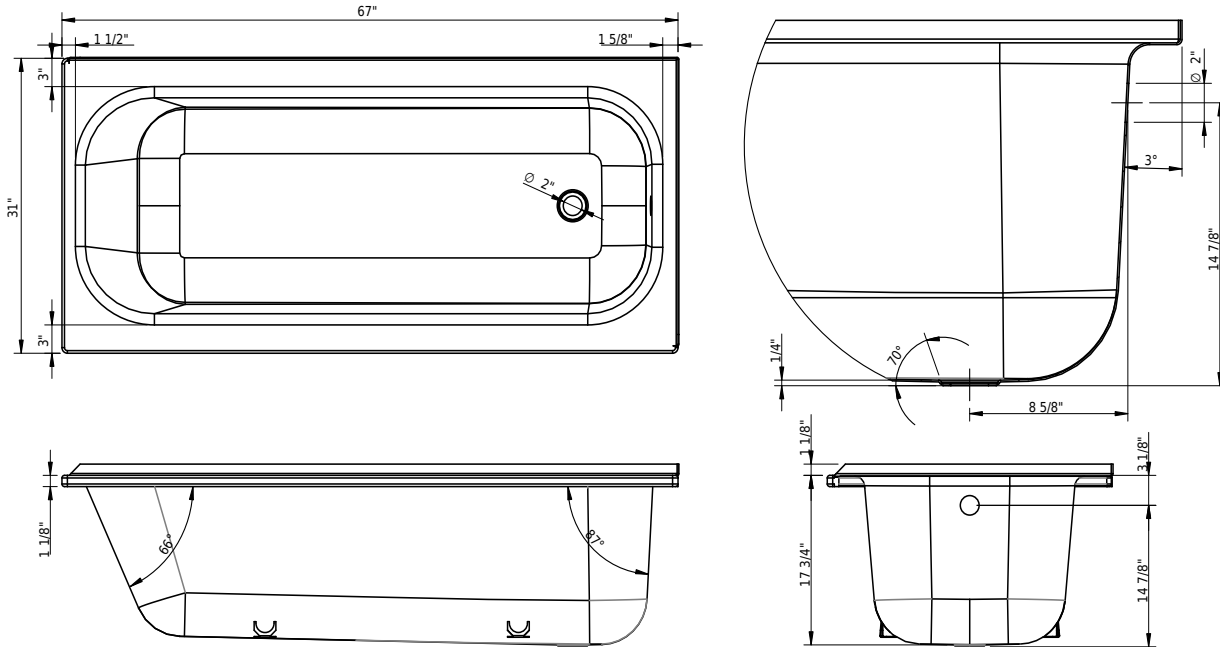

Material

- Glazed titanium steel

Features

Colors

- C058 White matte
- C003 Black matte
- C__ Other gloss colors

➤ color list

Options

- CE1 CLEANEFFECT
- HC2 Handle CONTURA
- HS2 Handle SAFE
- Special length / width -1"/+2"

Accessories

- 109547 Schmidlin ELEMENT, magnetic candle holder
- 101187 Schmidlin RELAX bathtub pillow, black, 1 piece
- 117005 Schmidlin 2-corner tape-flange, 155" (4m)
- 109810 Schmidlin adjustable installation feet (4 pieces)
- 101196 Schmidlin mounting angle for tile flange (SIA 181), 4 pieces

Important: Dimensions of fixtures are nominal and may vary within the range tolerances established by ANSI standard A112.19.4. These measurements are subject to change or cancellation. No responsibility is assumed for use of superseded or voided leaflet.