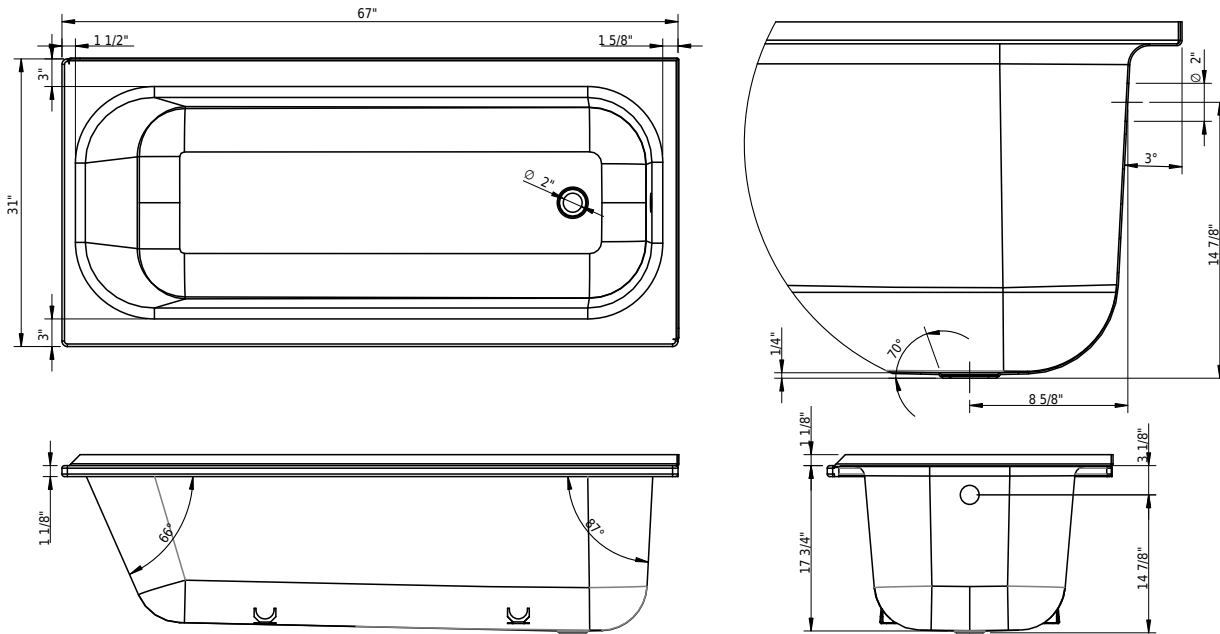

Technical Information

Standards / Codes

Meets the americans with disabilities act guidelines and ANSI A117.1 requirements for accessibility and usability - check local code. Install with seat at head end.

Important: Dimensions of fixtures are nominal and may vary within the range tolerances established by ANSI standard A112.19.4. These measurements are subject to change or cancellation. No responsibility is assumed for use of superseded or voided leaflet.