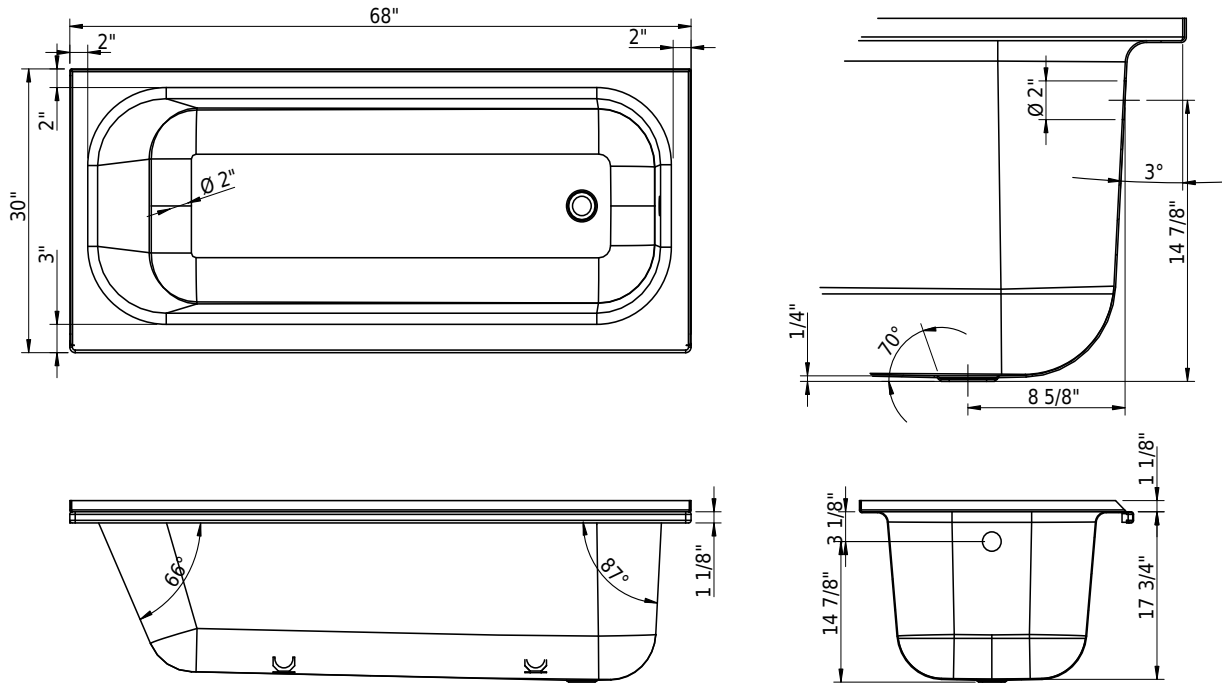

### Options

- CE1 CLEANEFFECT
- HC2 Handle CONTURA
- HS2 Handle SAFE
- Special length / width -1"/+2"
- TF\_\_ Tile flange

05/29/2026 Subject to technical changes.

**Technical Information**

Installation location	corner
Weight without water	119 lbs
Water depth to overflow	13 1/2"
Max. water capacity to overflow	60 gal
Drain opening	2"
Overflow hole diameter	2"

**Important:** Dimensions of fixtures are nominal and may vary within the range tolerances established by ANSI standard A112.19.4. These measurements are subject to change or cancellation. No responsibility is assumed for use of superseded or voided leaflet.