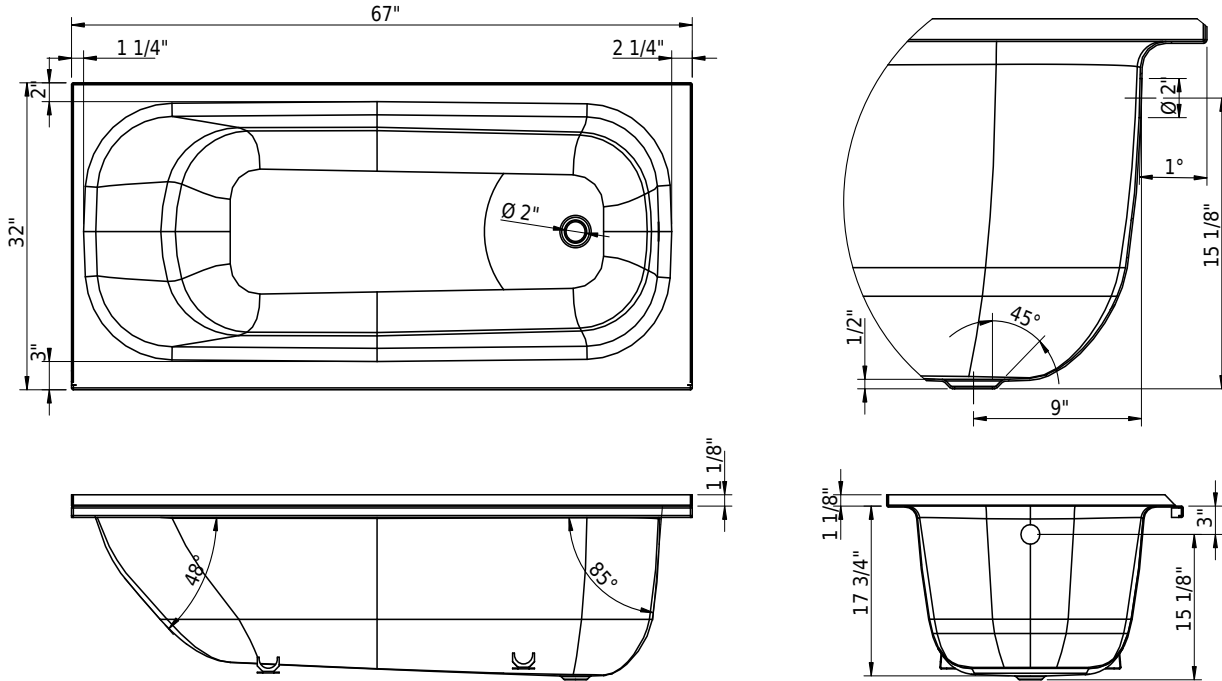

Technical Information

Installation location	corner
Weight without water	119 lbs
Water depth to overflow	12 3/4"
Max. water capacity to overflow	62 gal
Drain opening	2"
Overflow hole diameter	2"

➤ Installation Instructions

Standards / Codes

- This product complies with
- ASME A112.19.1 / CSA B45.2
- ASTM F462
- ADA

Notes

- Bath faucet not included
- Refer to installation instructions
- We recommend the use of Schmidlin adjustable installation feet

Important: Dimensions of fixtures are nominal and may vary within the range tolerances established by ANSI standard A112.19.4. These measurements are subject to change or cancellation. No responsibility is assumed for use of superseded or voided leaflet.