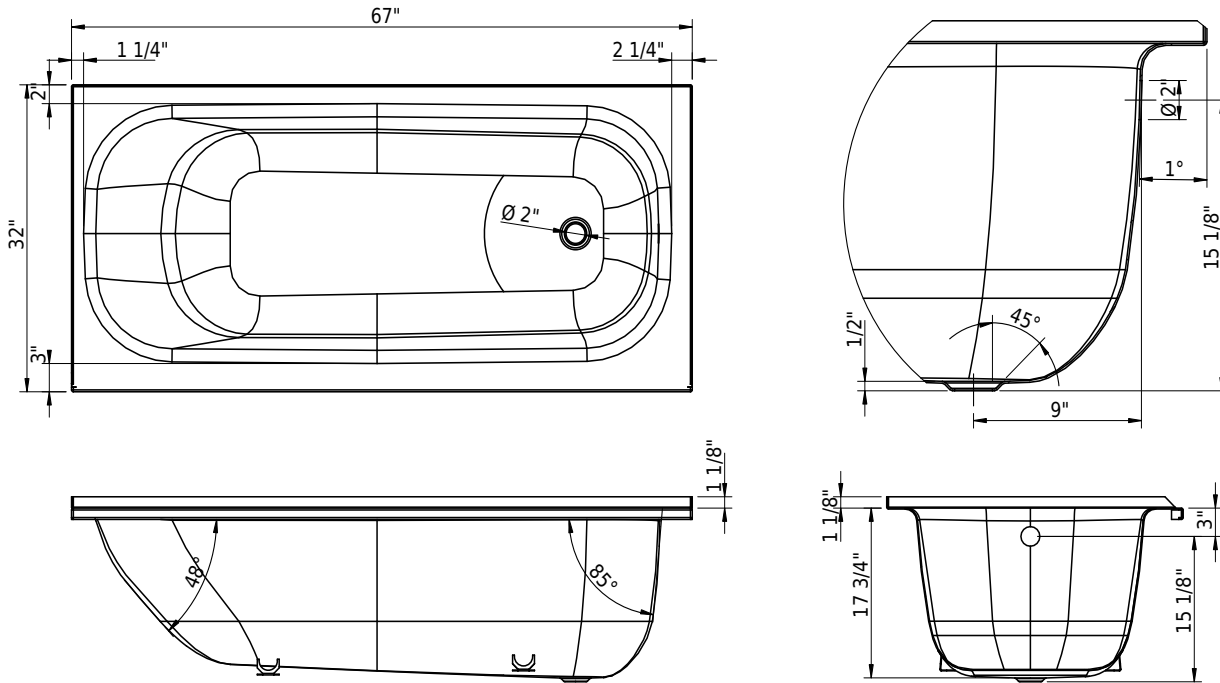

### Options

- CE1 CLEANEFFECT
- HC2 Handle CONTURA
- HS2 Handle SAFE
- Special length / width -1"/+2"
- TF\_\_ Tile flange

04/19/2026 Subject to technical changes.

**Technical Information**

Installation location	corner
Weight without water	119 lbs
Water depth to overflow	12 3/4"
Max. water capacity to overflow	62 gal
Drain opening	2"
Overflow hole diameter	2"