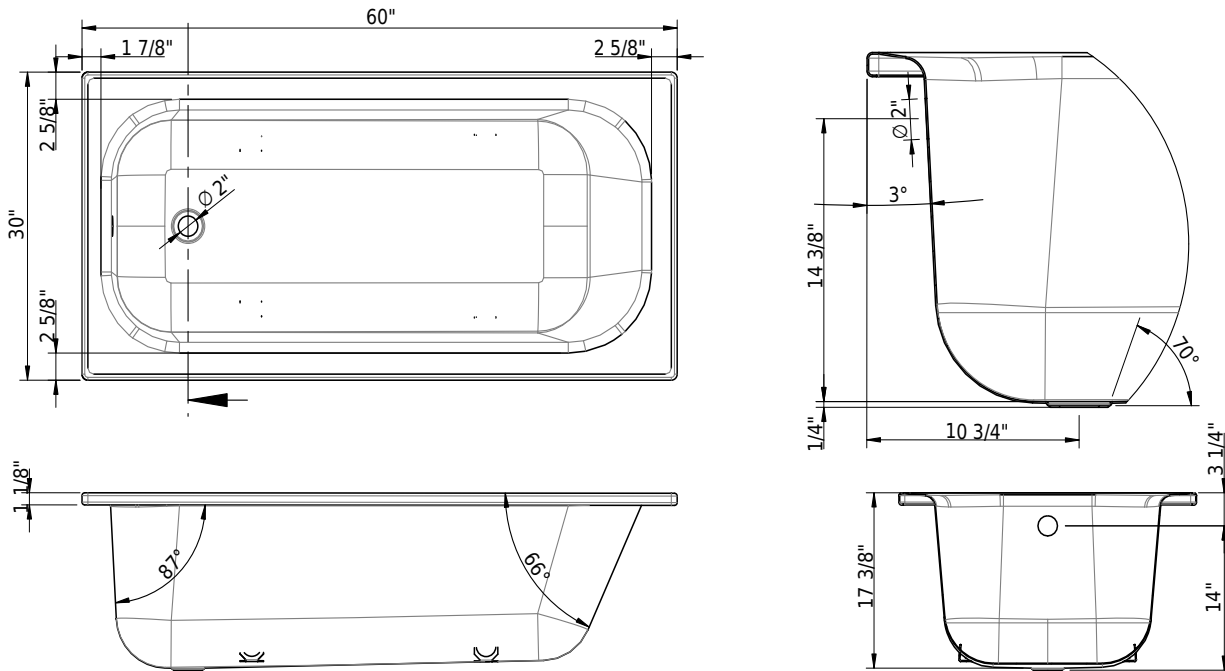

05/29/2026 Subject to technical changes.

Schmidlin NORM CLASSIC

60 x 30 x 17 ¾ inch

Article No: 2250-0002

109810

Schmidlin adjustable installation feet (4 pieces)

109809

Schmidlin magnetic installation brackets for apron (2 pieces)

101196

Schmidlin mounting angle for tile flange (SIA 181), 4 pieces

111020

Set of 60" apron, 4 adjustable feet, 2 magnetic brackets for Norm Classic 60", C001

Technical Information

Installation location	alcove
Weight without water	92 lbs
Water depth to overflow	12 3/4"
Max. water capacity to overflow	53 gal
Drain opening	2"
Overflow hole diameter	2"