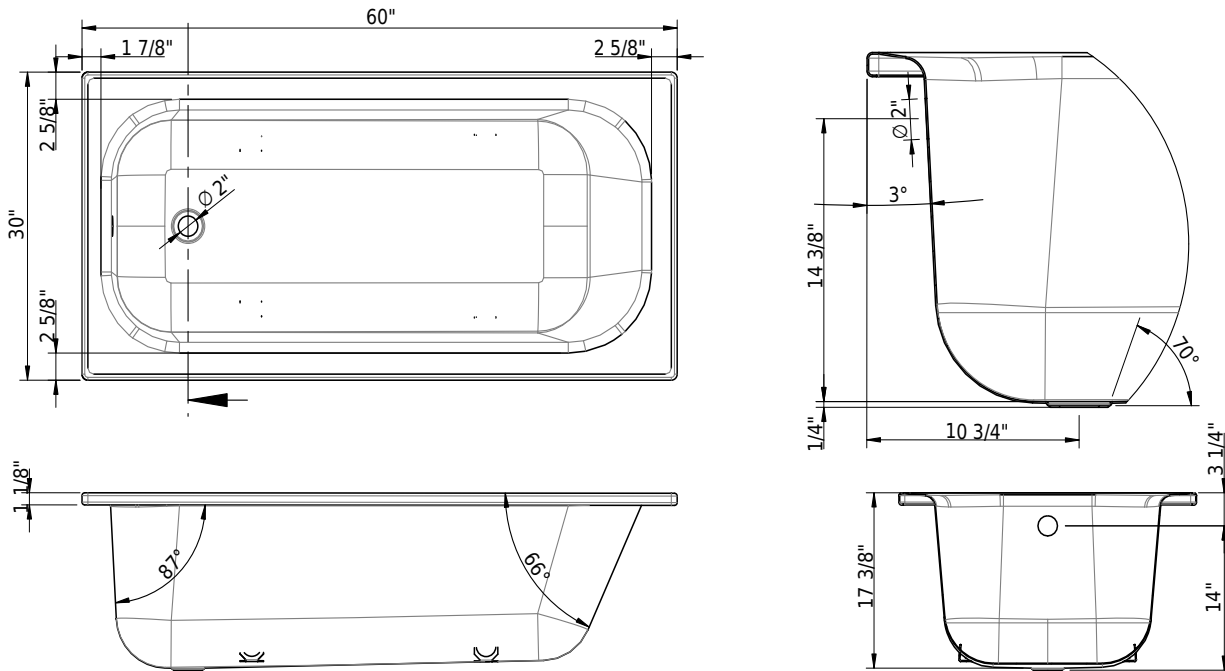

05/01/2026 Subject to technical changes.

Schmidlin NORM CLASSIC

60 x 30 x 17 $\frac{3}{8}$ inch
Article No: 2250-0002

109810

Schmidlin adjustable installation feet (4 pieces)

109809

Schmidlin magnetic installation brackets for apron (2 pieces)

101196

Schmidlin mounting angle for tile flange (SIA 181), 4 pieces

111020

Set of 60" apron, 4 adjustable feet, 2 magnetic brackets for Norm Classic 60", C001

Technical Information

Installation location	alcove
Weight without water	92 lbs
Water depth to overflow	12 3/4"
Max. water capacity to overflow	53 gal
Drain opening	2"
Overflow hole diameter	2"