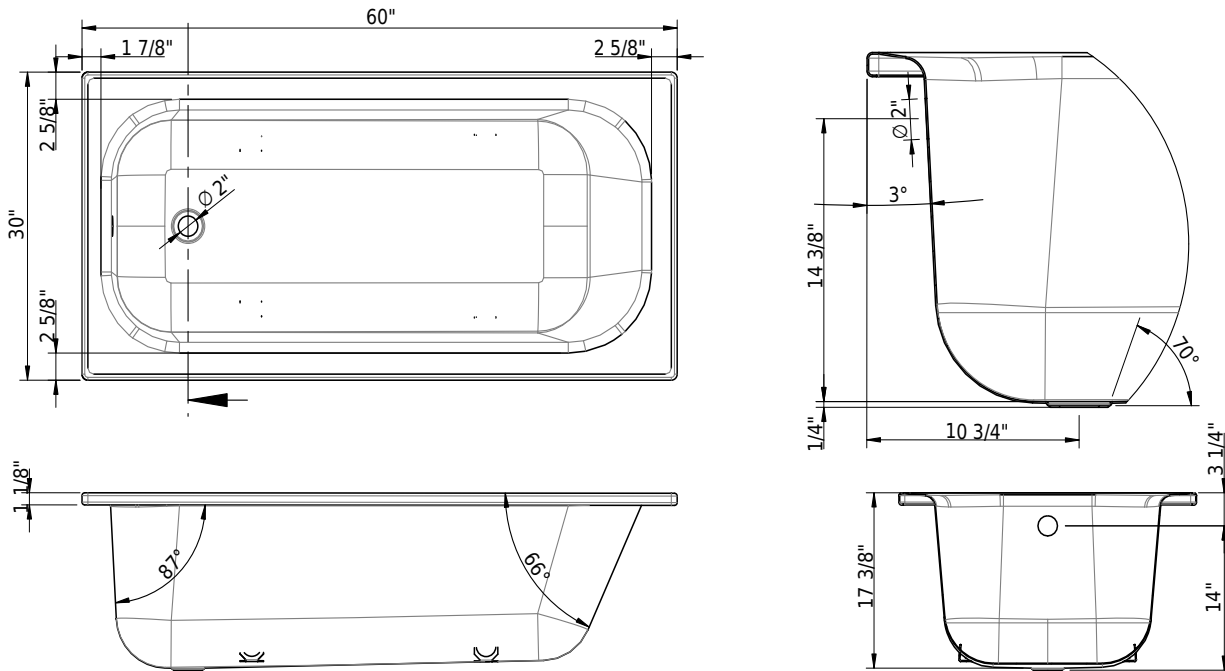

04/09/2026 Subject to technical changes.

Schmidlin NORM CLASSIC

60 x 30 x 17 ¾ inch

Article No: 2250-0002

109810

Schmidlin adjustable installation feet (4 pieces)

109809

Schmidlin magnetic installation brackets for apron (2 pieces)

101196

Schmidlin mounting angle for tile flange (SIA 181), 4 pieces

111020

Set of 60" apron, 4 adjustable feet, 2 magnetic brackets for Norm Classic 60", C001

Technical Information

Installation location	alcove
Weight without water	92 lbs
Water depth to overflow	12 3/4"
Max. water capacity to overflow	53 gal
Drain opening	2"
Overflow hole diameter	2"