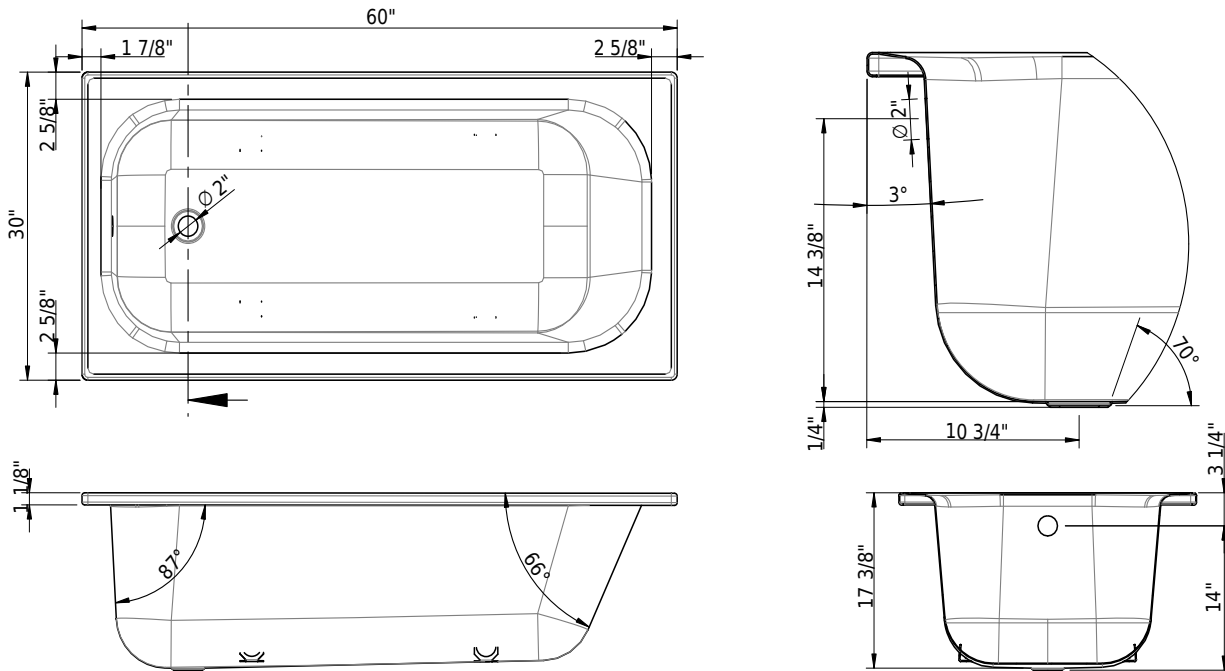

Schmidlin NORM CLASSIC

60 x 30 x 17 3/8 inch

Article No: 2250-0002

Schmidlin adjustable installation feet (4 pieces)

Schmidlin adjustable installation feet for Above floor Rough (4 pieces)

Schmidlin magnetic installation brackets for apron (2 pieces)

Schmidlin mounting angle for tile flange (SIA 181), 4 pieces

Set of 60" apron, 4 adjustable feet, 2 magnetic brackets for Norm Classic 60", C001

Technical Information

Installation location	alcove
Weight without water	92 lbs
Water depth to overflow	12 3/4"
Max. water capacity to overflow	53 gal
Drain opening	2"
Overflow hole diameter	2"