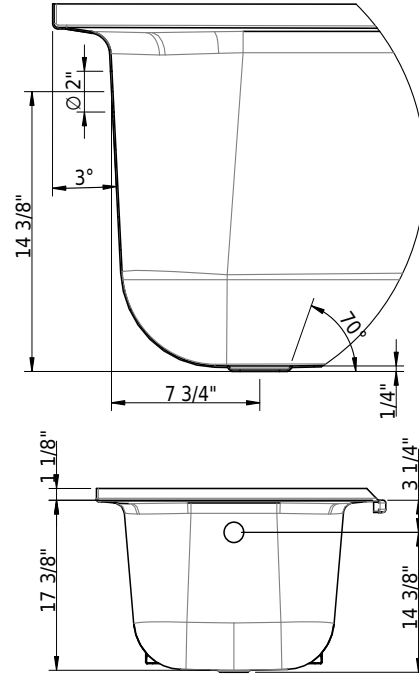

07/09/2026 Subject to technical changes.

- HS2 Handle SAFE
- Special length / width -1"/+2"

- 117005
- 109810
- 116450
- 109809
- 101196
- 111020

Schmidlin 2-corner tape-flange, 155" (4m)

Schmidlin adjustable installation feet (4 pieces)

Technical Information

Installation location	alcove
Weight without water	93 lbs
Water depth to overflow	12 3/4"
Max. water capacity to overflow	53 gal
Drain opening	2"
Overflow hole diameter	2"

➤ Installation Instructions