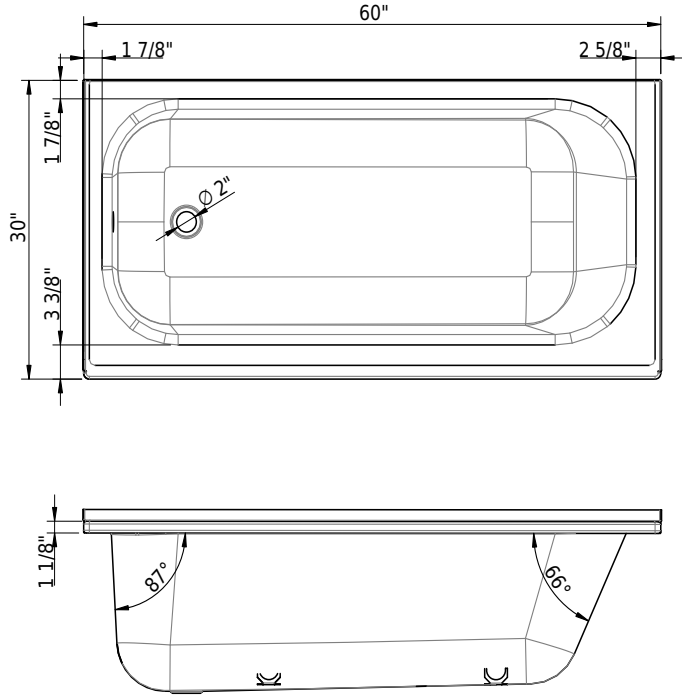

07/09/2026 Subject to technical changes.

- HS2 Handle SAFE
- Special length / width -1"/+2"

- 117005
- 109810
- 116450
- 109809
- 101196
- 111020

Schmidlin 2-corner tape-flange, 155" (4m)

Schmidlin adjustable installation feet (4 pieces)

Technical Information

Installation location	alcove
Weight without water	93 lbs
Water depth to overflow	12 3/4"
Max. water capacity to overflow	53 gal
Drain opening	2"
Overflow hole diameter	2"

➤ Installation Instructions