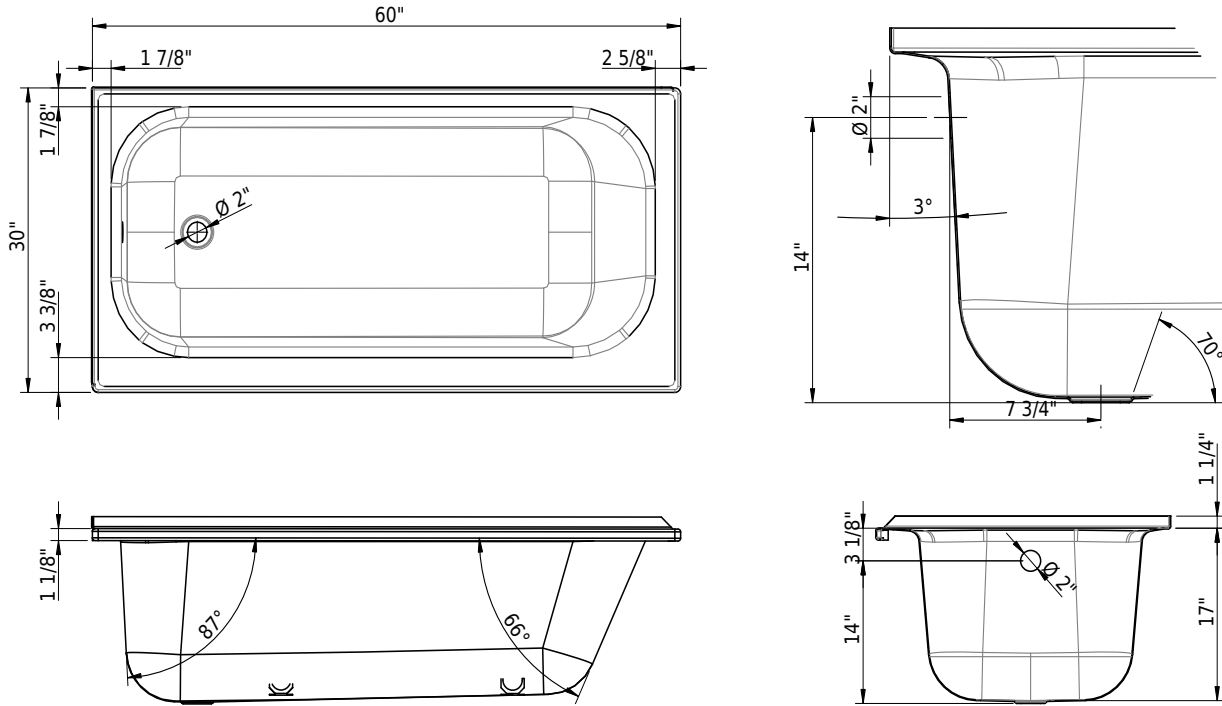

Colors

- C058 White matte
- C__ Color class III,VI

↗ color list

Options

- CE1 CLEANEFFECT
- HC2 Handle CONTURA
- HS2 Handle SAFE
- Special length / width -1"/+2"

Accessories

- 109547 Schmidlin ELEMENT, magnetic candle holder
- 101187 Schmidlin RELAX bathtub pillow, black, 1 piece
- 1610-0005 60" apron (glazed titanium steel) for installation Above Floor Rough in alcove only, C001
- 1610-0001 60" apron (glazed titanium steel) for installation in alcove only, C001
- 1610-0004 60" apron (glazed titanium steel) for installation in alcove only, C003
- 1610-0003 60" apron (glazed titanium steel) for installation in alcove only, C058
- 1610-0002 60" apron (glazed titanium steel) for installation in alcove only, C062

05/29/2026 Subject to technical changes.

Schmidlin NORM CLASSIC

60 x 30 x 17 ³/₈ inch
Article No: 2250-0005

- | | |
|---------------------------------|---|
| <input type="checkbox"/> 117005 | Schmidlin 2-corner tape-flange, 155" (4m) |
| <input type="checkbox"/> 109810 | Schmidlin adjustable installation feet (4 pieces) |
| <input type="checkbox"/> 109809 | Schmidlin magnetic installation brackets for apron (2 pieces) |
| <input type="checkbox"/> 101196 | Schmidlin mounting angle for tile flange (SIA 181), 4 pieces |
| <input type="checkbox"/> 111020 | Set of 60" apron, 4 adjustable feet, 2 magnetic brackets for Norm Classic 60", C001 |

Technical Information

Installation location	corner
Weight without water	93 lbs
Water depth to overflow	12 3/4"
Max. water capacity to overflow	53 gal
Drain opening	2"
Overflow hole diameter	2"

➤ Installation Instructions

Important: Dimensions of fixtures are nominal and may vary within the range tolerances established by ANSI standard A112.19.4. These measurements are subject to change or cancellation. No responsibility is assumed for use of superseded or voided leaflet.