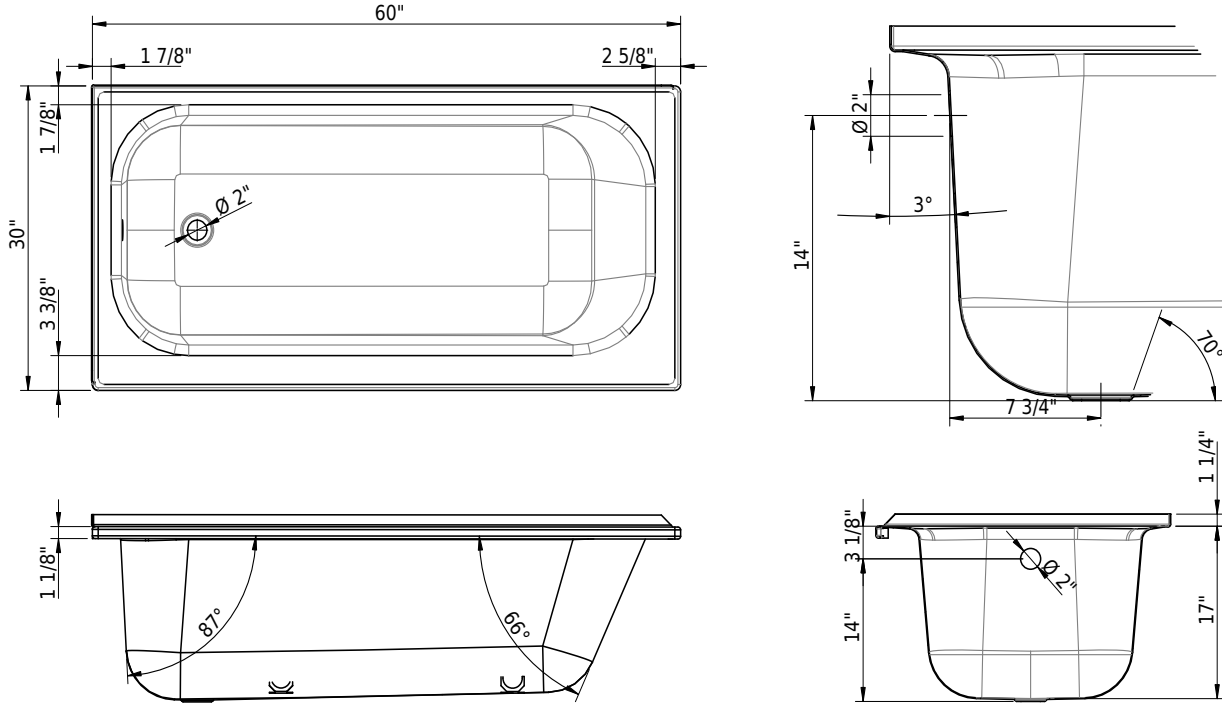

116450

109809

101196

111020

Schmidlin 2-corner tape-flange, 155" (4m)

Schmidlin adjustable installation feet (4 pieces)

Schmidlin adjustable installation feet for Above floor Rough (4 pieces)

Schmidlin magnetic installation brackets for apron (2 pieces)

Schmidlin mounting angle for tile flange (SIA 181), 4 pieces

Set of 60" apron, 4 adjustable feet, 2 magnetic brackets for Norm Classic 60", C001

Technical Information

Installation location	corner
Weight without water	93 lbs
Water depth to overflow	12 3/4"
Max. water capacity to overflow	53 gal
Drain opening	2"
Overflow hole diameter	2"

Important: Dimensions of fixtures are nominal and may vary within the range tolerances established by ANSI standard A112.19.4. These measurements are subject to change or cancellation. No responsibility is assumed for use of superseded or voided leaflet.