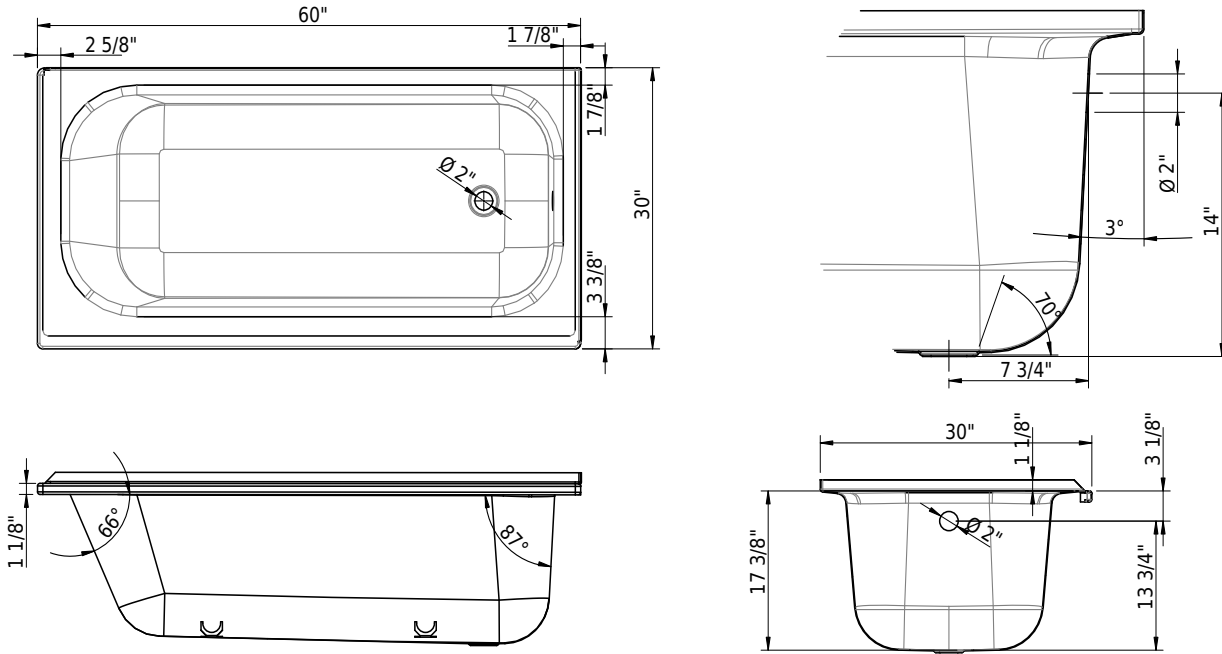

06/18/2026 Subject to technical changes.

- HS2 Handle SAFE
- Special length / width -1"/+2"

- 117005
- 109810
- 116450
- 109809
- 101196
- 111020

Schmidlin 2-corner tape-flange, 155" (4m)

Schmidlin adjustable installation feet (4 pieces)

Schmidlin adjustable installation feet for Above floor Rough (4 pieces)

Schmidlin magnetic installation brackets for apron (2 pieces)

Schmidlin mounting angle for tile flange (SIA 181), 4 pieces

Set of 60" apron, 4 adjustable feet, 2 magnetic brackets for Norm Classic 60", C001

Technical Information

Installation location	corner
Weight without water	93 lbs
Water depth to overflow	12 3/4"
Max. water capacity to overflow	53 gal
Drain opening	2"
Overflow hole diameter	2"

➤ Installation Instructions

Important: Dimensions of fixtures are nominal and may vary within the range tolerances established by ANSI standard A112.19.4. These measurements are subject to change or cancellation. No responsibility is assumed for use of superseded or voided leaflet.