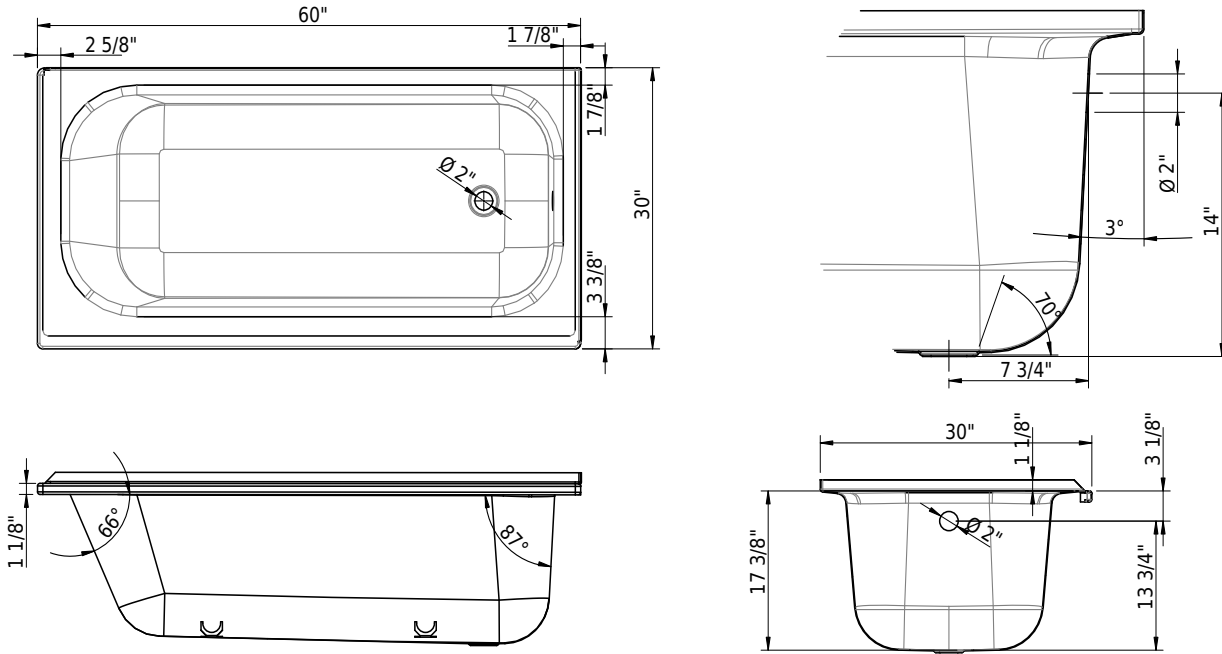

Colors

- C058 White matte
- C__ Color class III,VI

↗ color list

Options

- CE1 CLEANEFFECT
- HC2 Handle CONTURA
- HS2 Handle SAFE
- Special length / width -1"/+2"

Accessories

- 109547 Schmidlin ELEMENT, magnetic candle holder
- 101187 Schmidlin RELAX bathtub pillow, black, 1 piece
- 1610-0005 60" apron (glazed titanium steel) for installation Above Floor Rough in alcove only, C001
- 1610-0001 60" apron (glazed titanium steel) for installation in alcove only, C001
- 1610-0004 60" apron (glazed titanium steel) for installation in alcove only, C003
- 1610-0003 60" apron (glazed titanium steel) for installation in alcove only, C058
- 1610-0002 60" apron (glazed titanium steel) for installation in alcove only, C062

04/09/2026 Subject to technical changes.

Schmidlin NORM CLASSIC

60 x 30 x 17 ¾ inch
Article No: 2250-0006

- 117005 Schmidlin 2-corner tape-flange, 155" (4m)
- 109810 Schmidlin adjustable installation feet (4 pieces)
- 109809 Schmidlin magnetic installation brackets for apron (2 pieces)
- 101196 Schmidlin mounting angle for tile flange (SIA 181), 4 pieces
- 111020 Set of 60" apron, 4 adjustable feet, 2 magnetic brackets for Norm Classic 60", C001

Technical Information

Installation location	corner
Weight without water	93 lbs
Water depth to overflow	12 3/4"
Max. water capacity to overflow	53 gal
Drain opening	2"
Overflow hole diameter	2"

➤ Installation Instructions

Important: Dimensions of fixtures are nominal and may vary within the range tolerances established by ANSI standard A112.19.4. These measurements are subject to change or cancellation. No responsibility is assumed for use of superseded or voided leaflet.