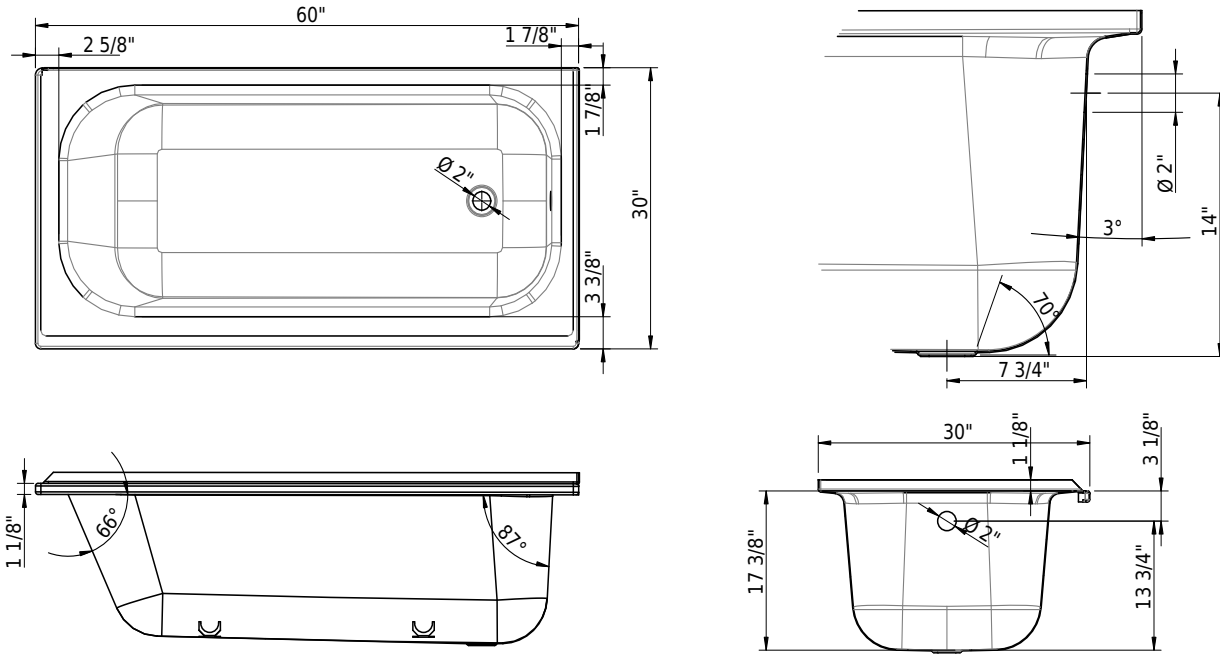

07/09/2026 Subject to technical changes.

- HS2 Handle SAFE
- Special length / width -1"/+2"

- 117005
- 109810
- 116450
- 109809
- 101196
- 111020

Schmidlin 2-corner tape-flange, 155" (4m)

Schmidlin adjustable installation feet (4 pieces)

**Technical Information**

Installation location	corner
Weight without water	93 lbs
Water depth to overflow	12 3/4"
Max. water capacity to overflow	53 gal
Drain opening	2"
Overflow hole diameter	2"

➤ Installation Instructions

**Important:** Dimensions of fixtures are nominal and may vary within the range tolerances established by ANSI standard A112.19.4. These measurements are subject to change or cancellation. No responsibility is assumed for use of superseded or voided leaflet.