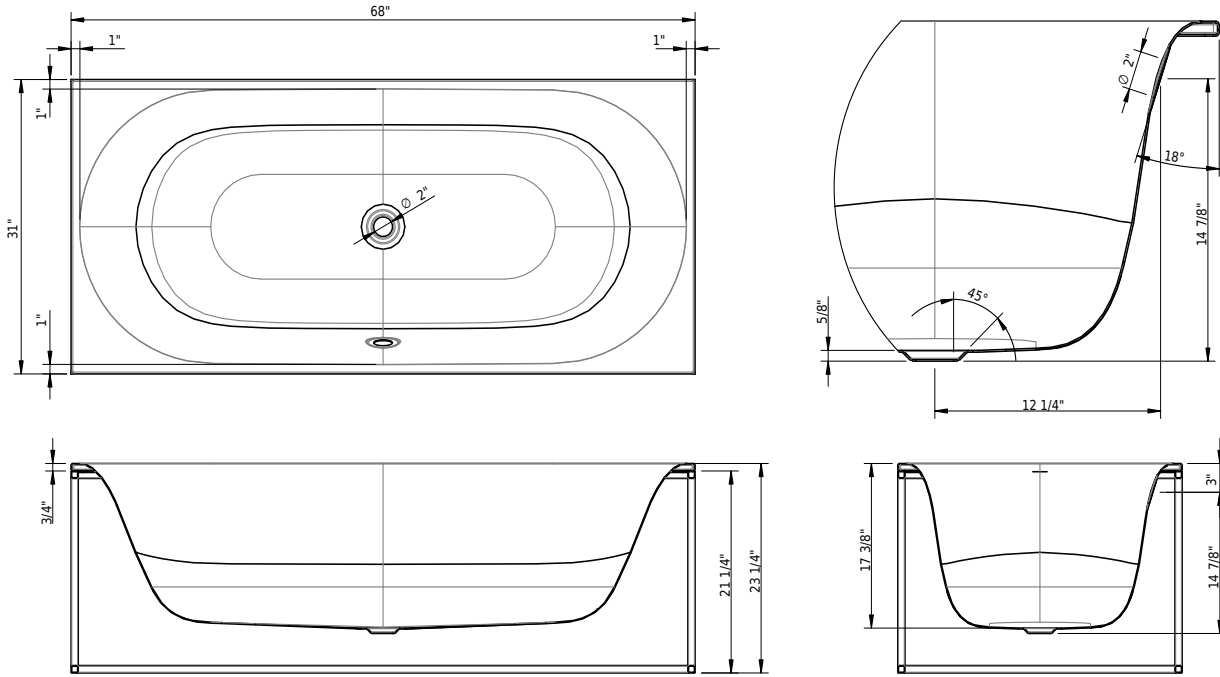

### Options

CE1 CLEANEFFECT

**Technical Information**

Installation location	freestanding
Weight without water	114 lbs
Water depth to overflow	13 3/8"
Max. water capacity to overflow	58 gal
Drain opening	2"
Overflow hole diameter	2"