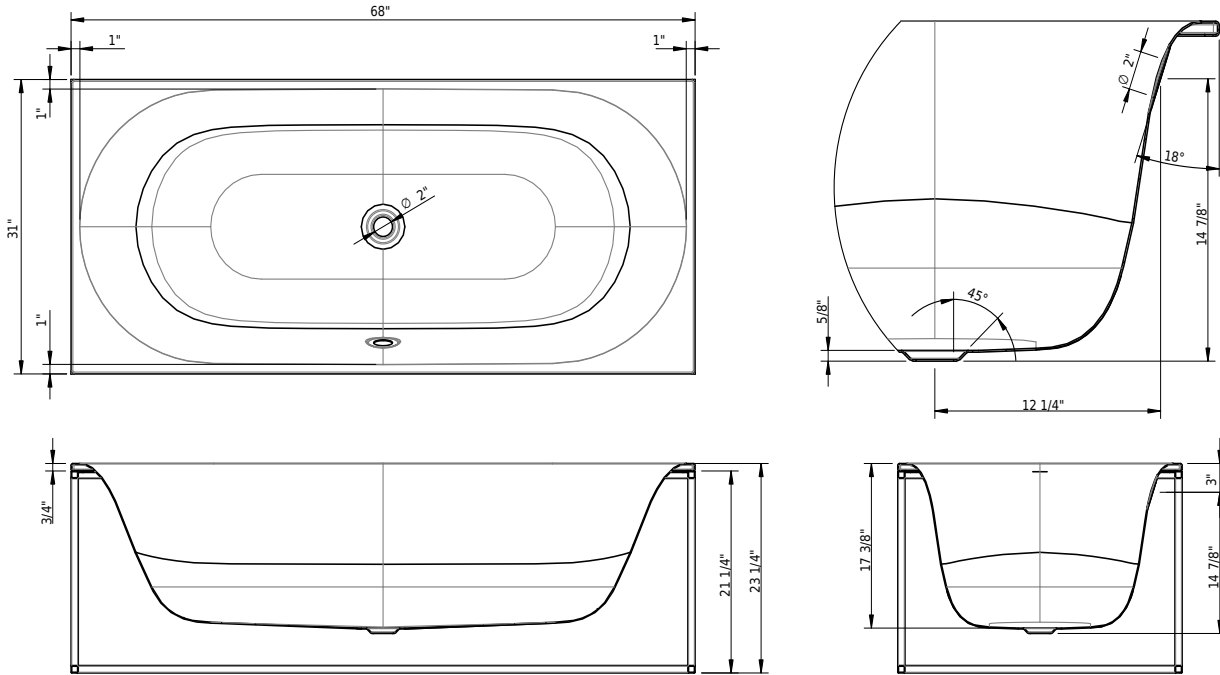

Schmidlin freestanding towelholder FRAME LINE
35"x19 1/2"x15 3/4"

1808-0006

Schmidlin ladder FRAME

Options

CE1 CLEANEFFECT

Technical Information

Installation location	freestanding
Weight without water	114 lbs
Water depth to overflow	13 3/8"
Max. water capacity to overflow	58 gal
Drain opening	2"
Overflow hole diameter	2"