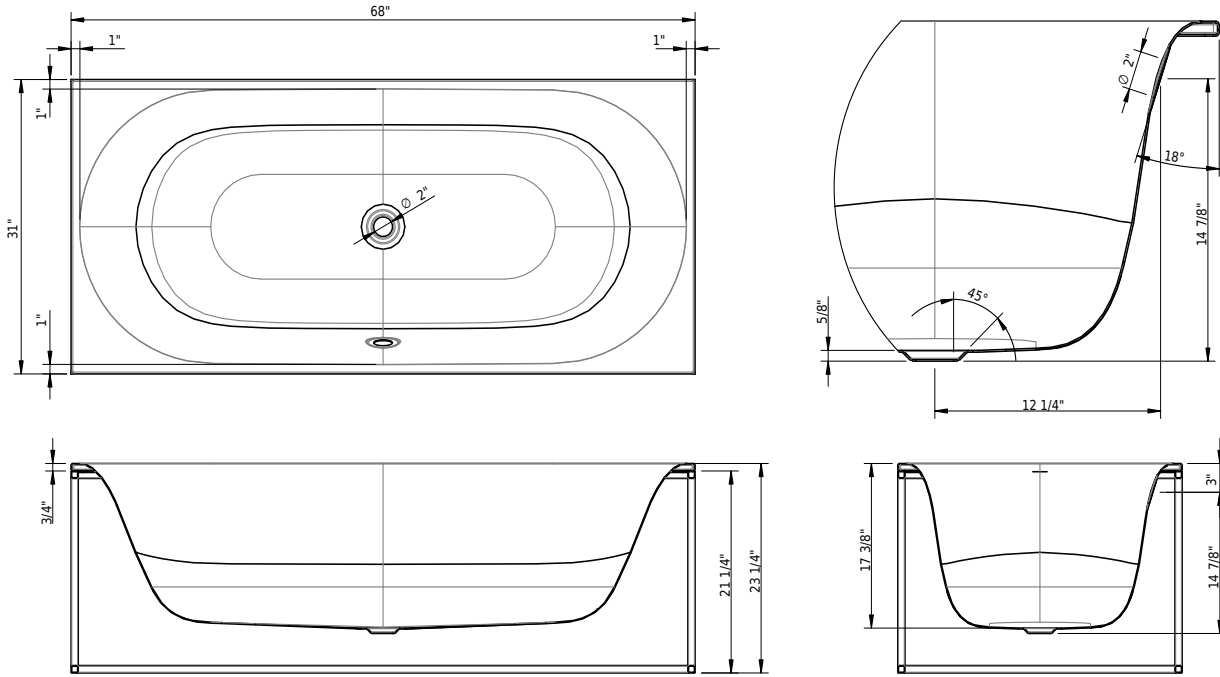

Technical Information

Installation location	freestanding
Weight without water	114 lbs
Water depth to overflow	13 3/8"
Max. water capacity to overflow	58 gal
Drain opening	2"
Overflow hole diameter	2"

➤ Installation Instructions

Standards / Codes

- This product complies with
- ASME A112.19.1 / CSA B45.2
- ASTM F462

Notes

- Bath faucet not included
- Refer to installation instructions

Important: Dimensions of fixtures are nominal and may vary within the range tolerances established by ANSI standard A112.19.4. These measurements are subject to change or cancellation. No responsibility is assumed for use of superseded or voided leaflet.