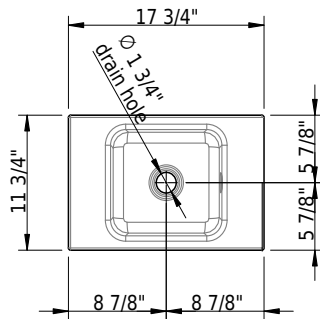

**Material**

- Glazed titanium steel

Features

- with overflow hole
- with faucet hole bench
- installation kit and overflow set (ABS) included

Colors

- C058 White matte
- C__ Color class C, D, E

➔ color list

Options

- FH0 Without faucet hole
- FH1 Single hole faucet
- FH2 3-hole faucet (4")
- FH3 3-hole faucet (8")
- CE1 CLEANEFFECT
- Custom round hole
- SDH2 Hole for Schmidlin built-in soap dispenser (Ø 1")
- OH0 Without overflow hole

Technical Information

Bowl configuration	single
Bowl depth	4 1/8"
Bowl size	11" x 10 1/4"
Water depth to overflow	2 1/8"
Drain hole diameter	1 3/4"

➤ Installation Instructions

Standards / Codes

- This product complies with
- ASME A112.19.1 / CSA B45.2
- ASTM F462