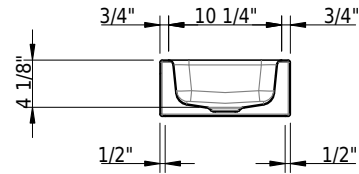

Options

- FH0 Without faucet hole
- FH1 Single hole faucet
- FH2 3-hole faucet (4")
- FH3 3-hole faucet (8")
- CE1 CLEANEFFECT
- Custom round hole
- SDH2 Hole for Schmidlin built-in soap dispenser (Ø 1")
- OH0 Without overflow hole

Technical Information

Bowl configuration	single
Bowl depth	4 1/8"
Bowl size	11" x 10 1/4"
Water depth to overflow	2 1/8"
Drain hole diameter	1 3/4"

➤ Installation Instructions

Standards / Codes

- This product complies with
- ASME A112.19.1 / CSA B45.2
- ASTM F462