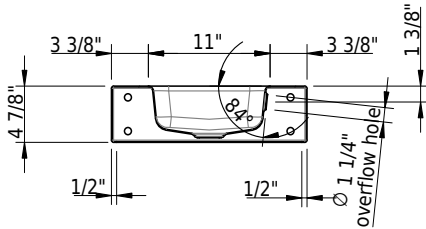

**Material**

- Glazed titanium steel

Features

- with overflow hole
- with faucet hole bench
- installation kit and overflow set (ABS) included

Colors

- C058 White matte
- C__ Color class C, D, E

➔ color list

Options

- FH0 Without faucet hole
- FH1 Single hole faucet
- FH2 3-hole faucet (4")
- FH3 3-hole faucet (8")
- CE1 CLEANEFFECT
- Custom round hole
- SDH2 Hole for Schmidlin built-in soap dispenser (Ø 1")
- OH0 Without overflow hole

Technical Information

Bowl configuration	single
Bowl depth	4 1/8"
Bowl size	11" x 10 1/4"
Water depth to overflow	2 1/8"
Drain hole diameter	1 3/4"

➤ Installation Instructions

Standards / Codes

- This product complies with
- ASME A112.19.1 / CSA B45.2
- ASTM F462