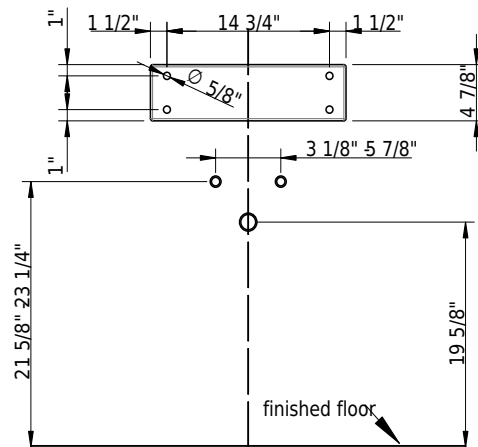

**Material**

- Glazed titanium steel

Features

- with overflow hole
- with faucet hole bench
- installation kit and overflow set (ABS) included

Colors

- C058 White matte
- C__ Color class C, D, E

➔ color list

Options

- FH0 Without faucet hole
- FH1 Single hole faucet
- FH2 3-hole faucet (4")
- FH3 3-hole faucet (8")
- CE1 CLEANEFFECT
- Custom round hole
- SDH2 Hole for Schmidlin built-in soap dispenser (Ø 1")
- OH0 Without overflow hole

Technical Information

Bowl configuration	single
Bowl depth	4 1/8"
Bowl size	11" x 10 1/4"
Water depth to overflow	2 1/8"
Drain hole diameter	1 3/4"

➤ Installation Instructions

Standards / Codes

- This product complies with
- ASME A112.19.1 / CSA B45.2
- ASTM F462