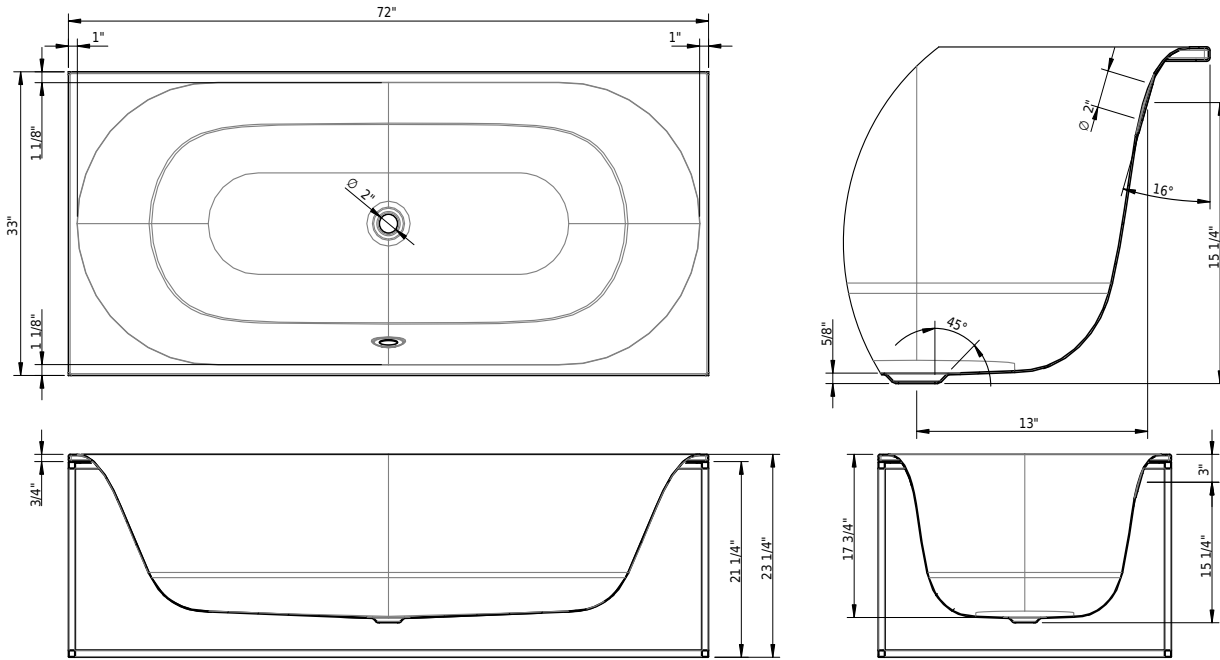

1808-0006

Schmidlin ladder FRAME

Options

CE1 CLEANEFFECT

Technical Information

Max. water capacity to overflow	65 gal
Drain opening	2"
Overflow hole diameter	2"
Installation location	freestanding
Weight without water	126 lbs
Water depth to overflow	13 3/4"