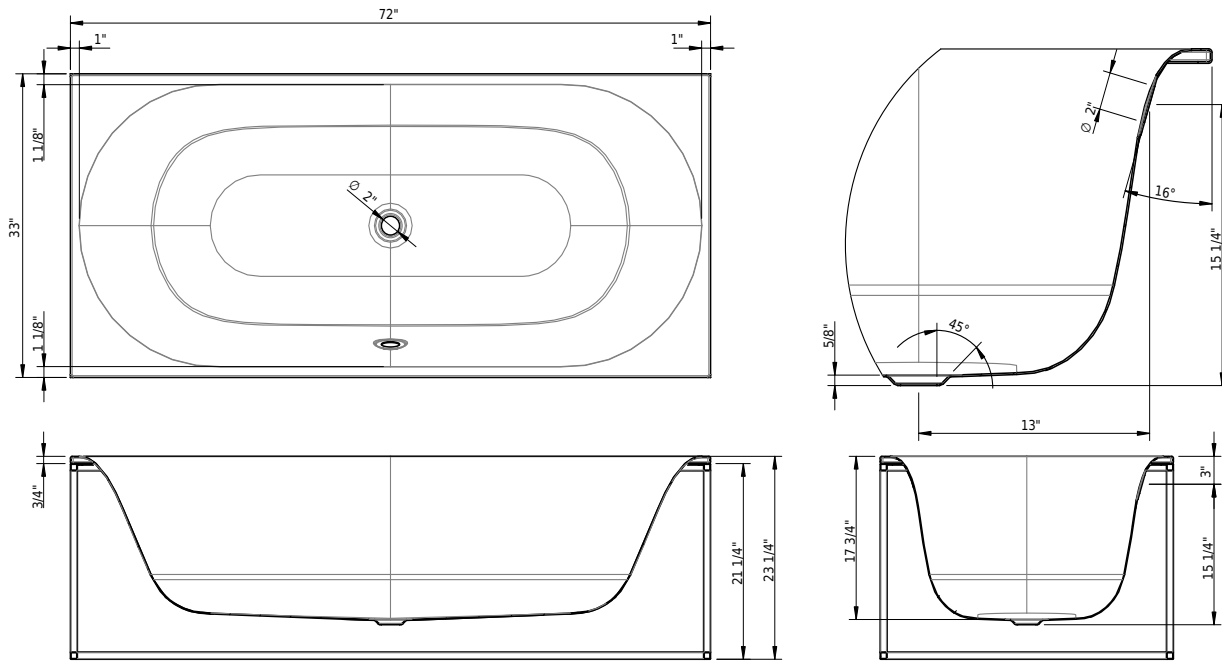

Options

- CE1 CLEANEFFECT

Technical Information

| | |
|---------------------------------|--------------|
| Max. water capacity to overflow | 65 gal |
| Drain opening | 2" |
| Overflow hole diameter | 2" |
| Installation location | freestanding |
| Weight without water | 126 lbs |
| Water depth to overflow | 13 3/4" |