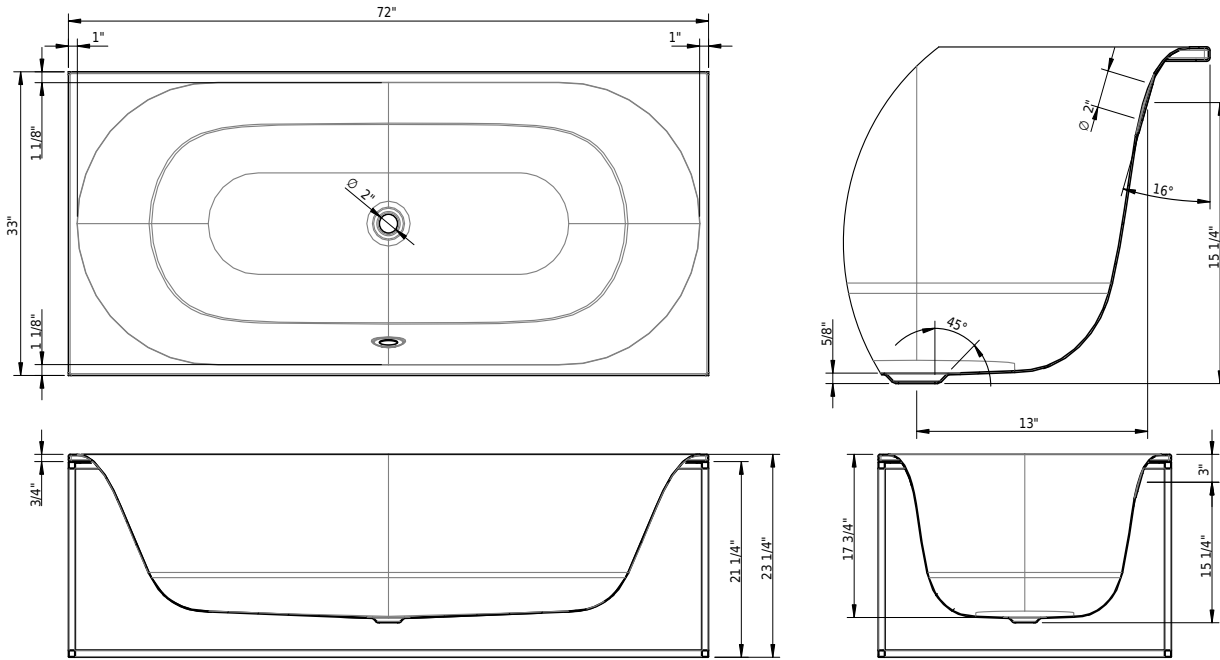

Technical Information

Max. water capacity to overflow	65 gal
Drain opening	2"
Overflow hole diameter	2"
Installation location	freestanding
Weight without water	126 lbs
Water depth to overflow	13 3/4"

➤ [Installation Instructions](#)

Standards / Codes

- This product complies with
- ASME A112.19.1 / CSA B45.2
- ASTM F462

Notes

- Bath faucet not included
- Refer to installation instructions

Important: Dimensions of fixtures are nominal and may vary within the range tolerances established by ANSI standard A112.19.4. These measurements are subject to change or cancellation. No responsibility is assumed for use of superseded or voided leaflet.