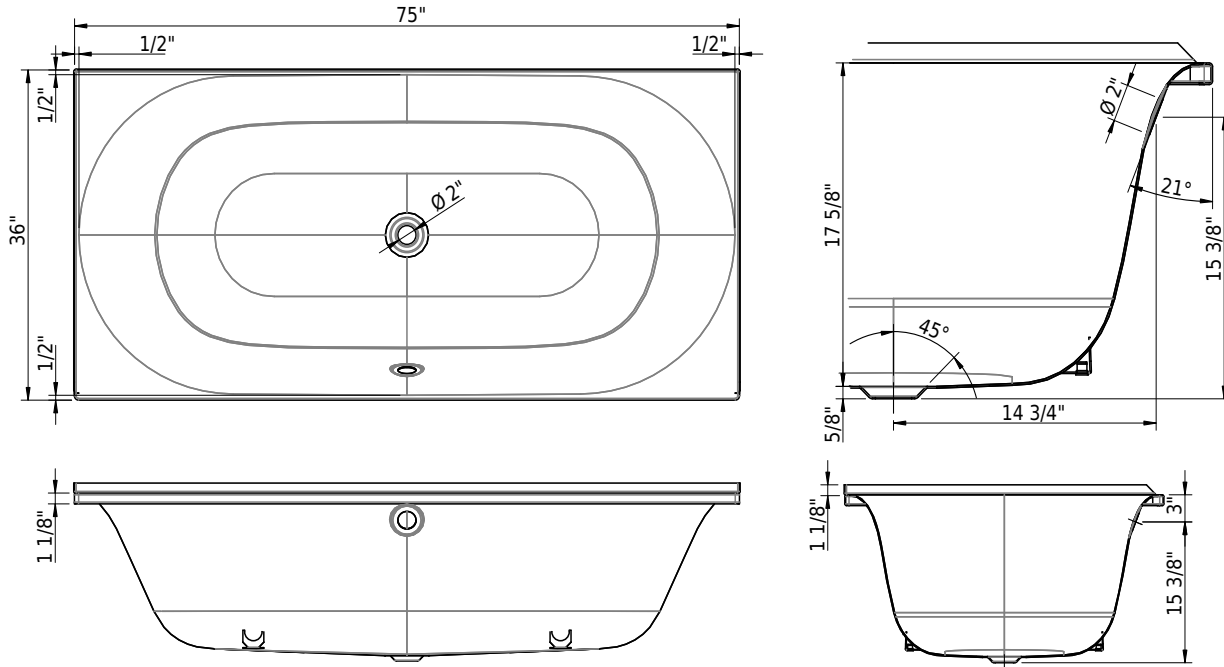

Technical Information

Installation location	corner
Weight without water	135 lbs
Water depth to overflow	13 3/4"
Max. water capacity to overflow	78 gal
Drain opening	2"
Overflow hole diameter	2"

➤ [Installation Instructions](#)

Important: Dimensions of fixtures are nominal and may vary within the range tolerances established by ANSI standard A112.19.4. These measurements are subject to change or cancellation. No responsibility is assumed for use of superseded or voided leaflet.