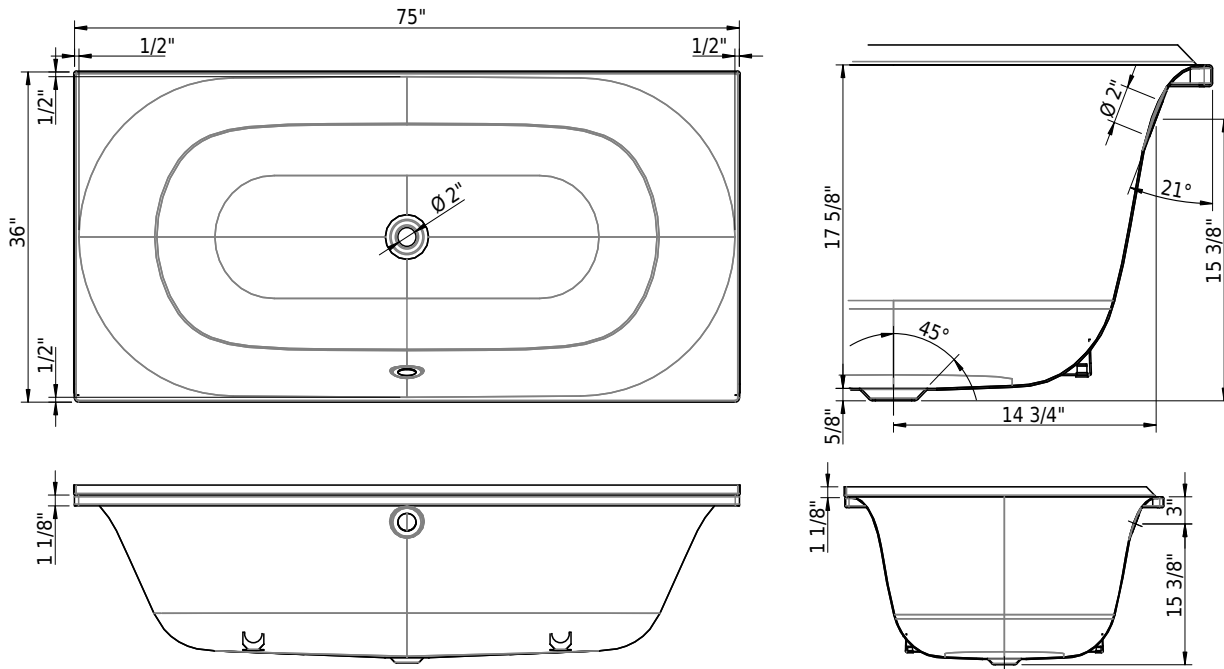

06/18/2026 Subject to technical changes.

**Technical Information**

Installation location	corner
Weight without water	135 lbs
Water depth to overflow	13 3/4"
Max. water capacity to overflow	78 gal
Drain opening	2"
Overflow hole diameter	2"