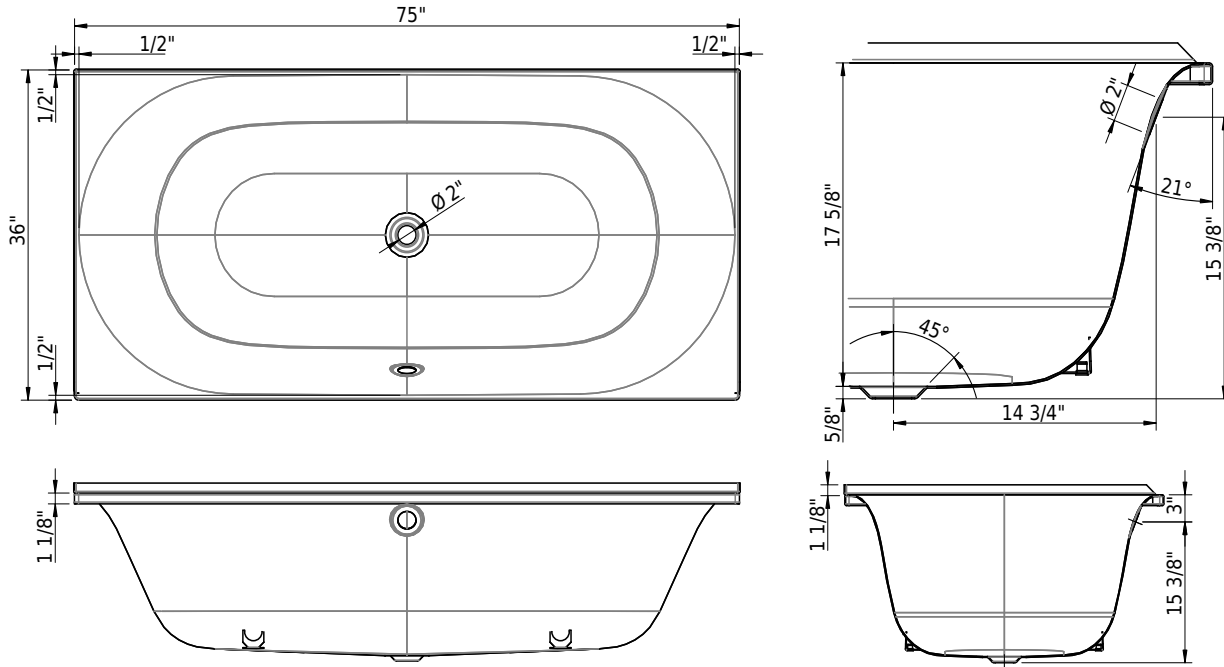

Options

- CE1 CLEANEFFECT
- HC1 Handle CONTURA
- HS1 Handle SAFE
- TF__ Tile flange

07/09/2026 Subject to technical changes.

Technical Information

Installation location	corner
Weight without water	135 lbs
Water depth to overflow	13 3/4"
Max. water capacity to overflow	78 gal
Drain opening	2"
Overflow hole diameter	2"

Important: Dimensions of fixtures are nominal and may vary within the range tolerances established by ANSI standard A112.19.4. These measurements are subject to change or cancellation. No responsibility is assumed for use of superseded or voided leaflet.