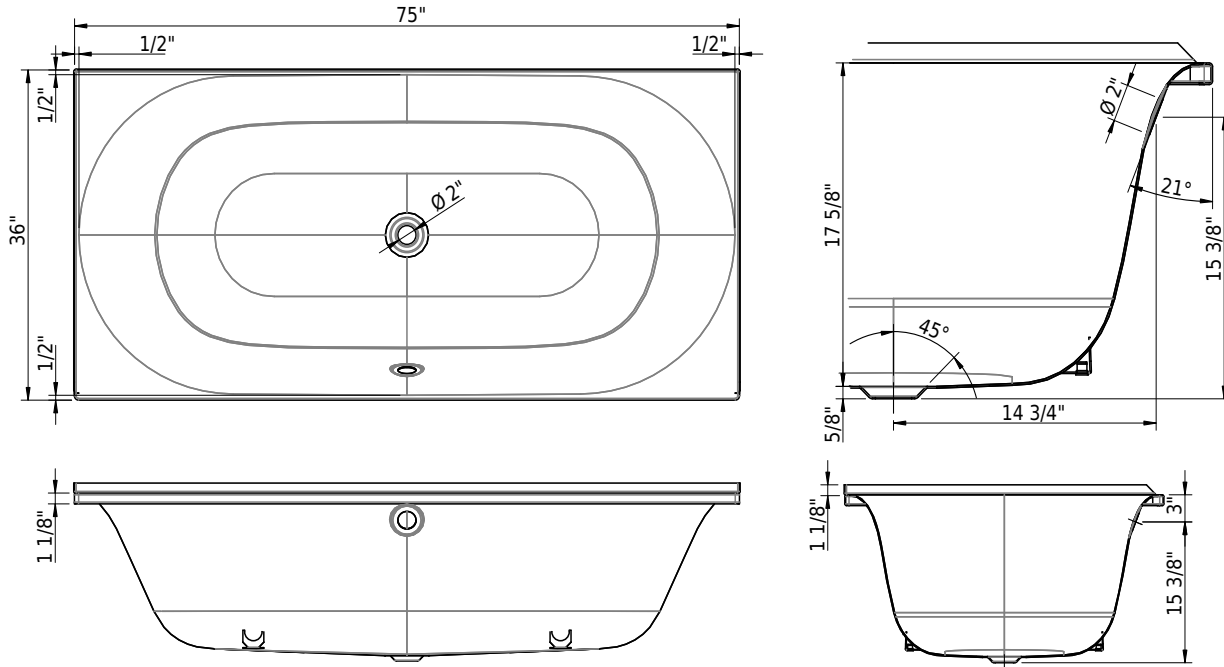

Options

- CE1 CLEANEFFECT
- HC1 Handle CONTURA
- HS1 Handle SAFE
- TF__ Tile flange

05/25/2026 Subject to technical changes.

Technical Information

Installation location	corner
Weight without water	135 lbs
Water depth to overflow	13 3/4"
Max. water capacity to overflow	78 gal
Drain opening	2"
Overflow hole diameter	2"

Important: Dimensions of fixtures are nominal and may vary within the range tolerances established by ANSI standard A112.19.4. These measurements are subject to change or cancellation. No responsibility is assumed for use of superseded or voided leaflet.