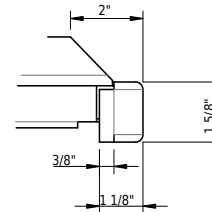

Options

- CE1 CLEANEFFECT

Technical Information

Installation	corner
Drain location	drain left
Weight	70 lbs
Drain opening	3 1/2"

➤ Installation Instructions

Standards / Codes

- This product complies with
- ASME A112.19.1 / CSA B45.2
- ASTM F462

Important: Dimensions of fixtures are nominal and may vary within the range tolerances established by ANSI standard A112.19.4. These measurements are subject to change or cancellation. No responsibility is assumed for use of superseded or voided leaflet.