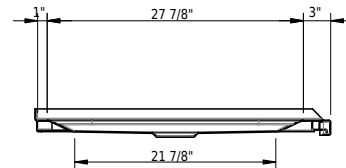

Colors

- C058 White matte
- C__ Color class III, IV, V, VI

➔ color list

Accessories

- 117005 Schmidlin 2-corner tape-flange, 155" (4m)
- 101196 Schmidlin mounting angle for tile flange (SIA 181), 4 pieces

Options

- CE1 CLEANEFFECT

Technical Information

Installation	corner
Drain location	drain left
Weight	70 lbs
Drain opening	3 1/2"

➤ Installation Instructions

Standards / Codes

- This product complies with
- ASME A112.19.1 / CSA B45.2
- ASTM F462

Important: Dimensions of fixtures are nominal and may vary within the range tolerances established by ANSI standard A112.19.4. These measurements are subject to change or cancellation. No responsibility is assumed for use of superseded or voided leaflet.