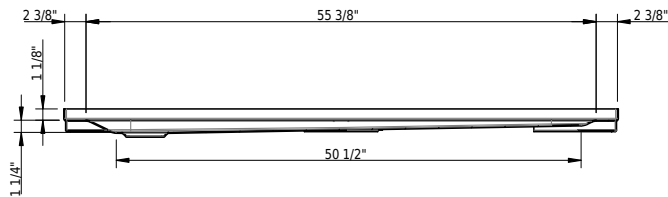

Colors

- C058 White matte
- C__ Color class III, IV, V, VI

➔ color list

Accessories

- 117005 Schmidlin 2-corner tape-flange, 155" (4m)
- 101196 Schmidlin mounting angle for tile flange (SIA 181), 4 pieces

Options

- CE1 CLEANEFFECT

Technical Information

Installation	corner
Drain location	drain left
Weight	70 lbs
Drain opening	3 1/2"

➤ Installation Instructions

Standards / Codes

- This product complies with
- ASME A112.19.1 / CSA B45.2
- ASTM F462

Important: Dimensions of fixtures are nominal and may vary within the range tolerances established by ANSI standard A112.19.4. These measurements are subject to change or cancellation. No responsibility is assumed for use of superseded or voided leaflet.