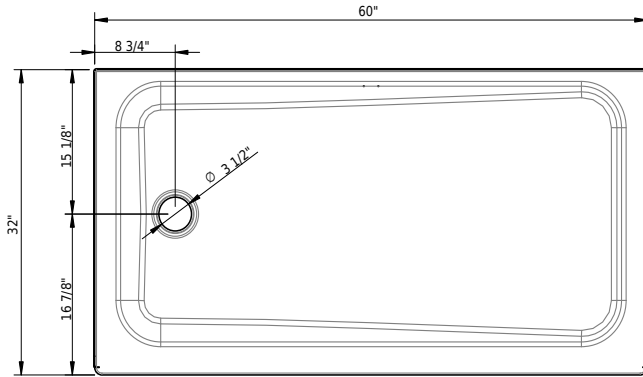

Options

- CE1 CLEANEFFECT

Technical Information

Installation	corner
Drain location	drain left
Weight	70 lbs
Drain opening	3 1/2"

➤ Installation Instructions

Standards / Codes

- This product complies with
- ASME A112.19.1 / CSA B45.2
- ASTM F462

Important: Dimensions of fixtures are nominal and may vary within the range tolerances established by ANSI standard A112.19.4. These measurements are subject to change or cancellation. No responsibility is assumed for use of superseded or voided leaflet.