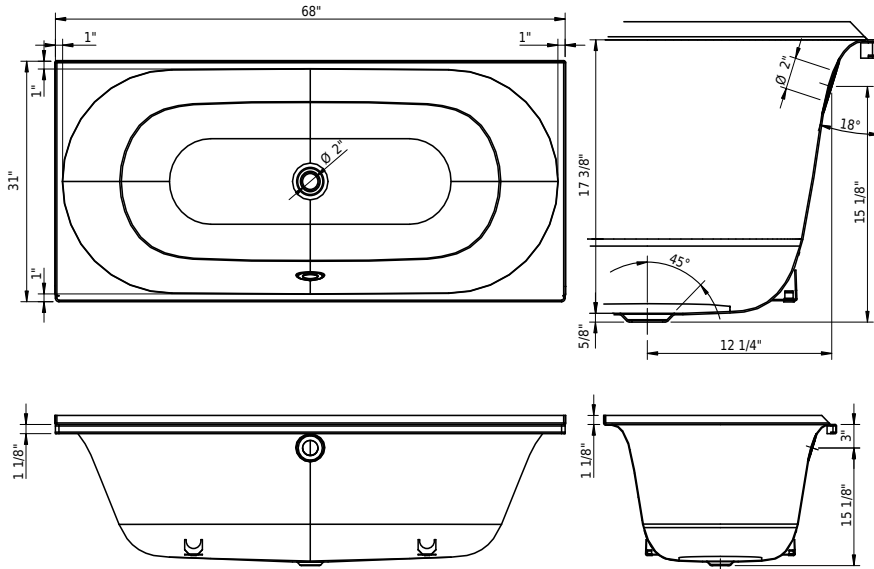

Colors

- C058 White matte
- C__ Color class II, VI

➤ color list

Accessories

- 109547 Schmidlin ELEMENT, magnetic candle holder
- 101187 Schmidlin RELAX bathtub pillow, black, 1 piece
- 117005 Schmidlin 2-corner tape-flange, 155" (4m)
- 110404 Schmidlin adjustable installation feet for RIVA / CORSO (4 pieces)
- 101196 Schmidlin mounting angle for tile flange (SIA 181), 4 pieces

Options

- CE1 CLEANEFFECT
- HC1 Handle CONTURA
- HS1 Handle SAFE
- TF_ Tile flange

06/18/2026 Subject to technical changes.

Technical Information

Installation location	corner
Weight without water	114 lbs
Water depth to overflow	13 5/8"
Max. water capacity to overflow	58 gal
Drain opening	2"
Overflow hole diameter	2"

Important: Dimensions of fixtures are nominal and may vary within the range tolerances established by ANSI standard A112.19.4. These measurements are subject to change or cancellation. No responsibility is assumed for use of superseded or voided leaflet.