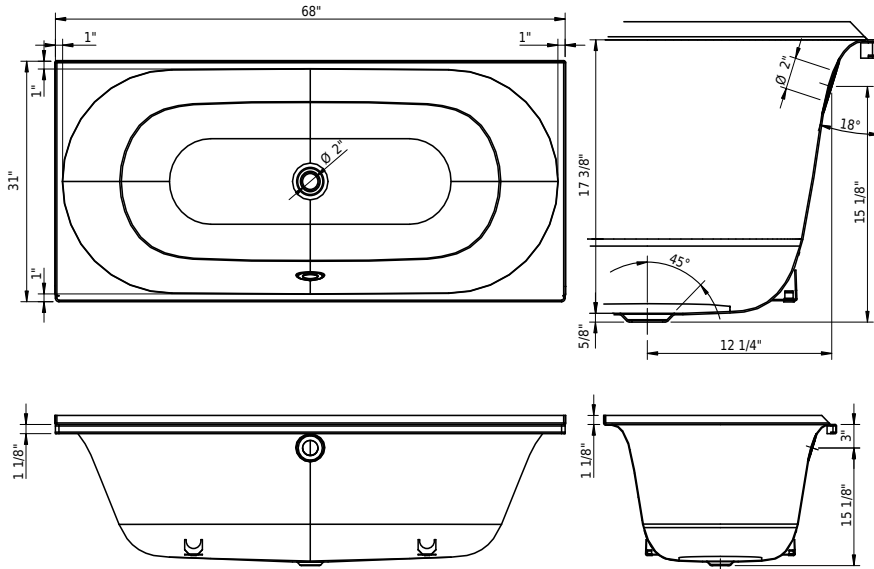

Colors

- C058 White matte
- C__ Color class II, VI

➤ color list

Accessories

- 109547 Schmidlin ELEMENT, magnetic candle holder
- 101187 Schmidlin RELAX bathtub pillow, black, 1 piece
- 117005 Schmidlin 2-corner tape-flange, 155" (4m)
- 110404 Schmidlin adjustable installation feet for RIVA / CORSO (4 pieces)
- 101196 Schmidlin mounting angle for tile flange (SIA 181), 4 pieces

Options

- CE1 CLEANEFFECT
- HC1 Handle CONTURA
- HS1 Handle SAFE
- TF_ Tile flange

07/09/2026 Subject to technical changes.

Technical Information

Installation location	corner
Weight without water	114 lbs
Water depth to overflow	13 5/8"
Max. water capacity to overflow	58 gal
Drain opening	2"
Overflow hole diameter	2"

Important: Dimensions of fixtures are nominal and may vary within the range tolerances established by ANSI standard A112.19.4. These measurements are subject to change or cancellation. No responsibility is assumed for use of superseded or voided leaflet.