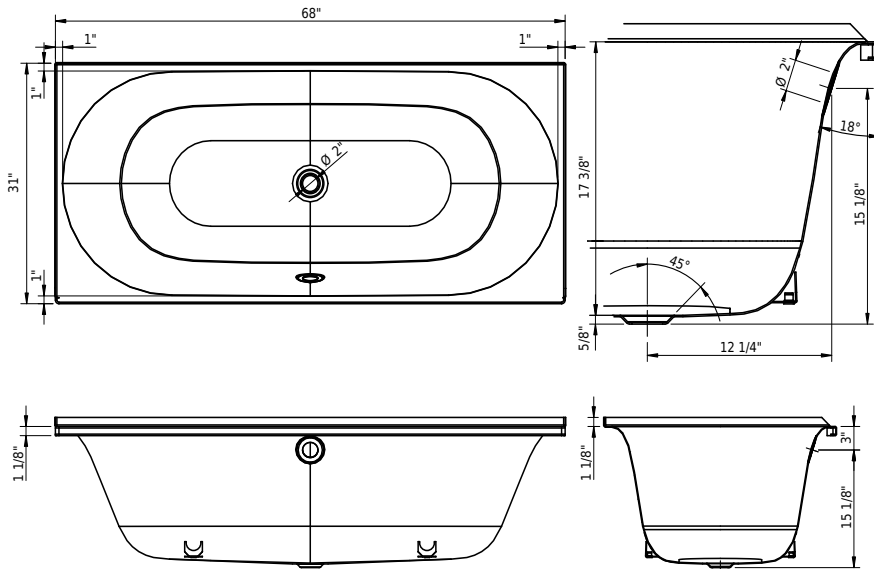

Colors

- C058 White matte
- C__ Color class II, VI

➔ color list

Accessories

- 109547 Schmidlin ELEMENT, magnetic candle holder
- 101187 Schmidlin RELAX bathtub pillow, black, 1 piece
- 117005 Schmidlin 2-corner tape-flange, 155" (4m)
- 110404 Schmidlin adjustable installation feet for RIVA / CORSO (4 pieces)
- 101196 Schmidlin mounting angle for tile flange (SIA 181), 4 pieces

Options

- CE1 CLEANEFFECT
- HC1 Handle CONTURA
- HS1 Handle SAFE
- TF_ Tile flange

04/09/2026 Subject to technical changes.

Technical Information

Installation location	corner
Weight without water	114 lbs
Water depth to overflow	13 5/8"
Max. water capacity to overflow	58 gal
Drain opening	2"
Overflow hole diameter	2"

Important: Dimensions of fixtures are nominal and may vary within the range tolerances established by ANSI standard A112.19.4. These measurements are subject to change or cancellation. No responsibility is assumed for use of superseded or voided leaflet.