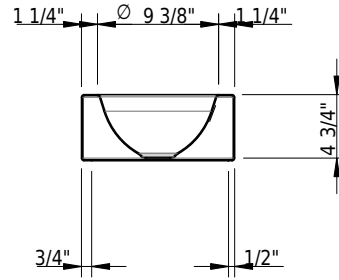

➤ Installation Instructions

**Technical Information**

Bowl configuration	single
Bowl depth	4 3/8"
Bowl size	Ø 9 3/8"
Drain hole diameter	1 3/4"

Towel holder

**Standards / Codes**

- This product complies with
- ASME A112.19.1 / CSA B45.2
- ASTM F462
- ADA

**Important:** Dimensions of fixtures are nominal and may vary within the range tolerances established by ANSI standard A112.19.4. These measurements are subject to change or cancellation. No responsibility is assumed for use of superseded or voided leaflet.