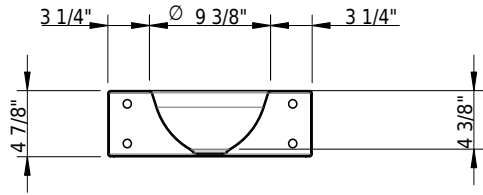

➤ Installation Instructions

**Technical Information**

Bowl configuration	single
Bowl depth	4 3/8"
Bowl size	Ø 9 3/8"
Drain hole diameter	1 3/4"

Towel holder

**Standards / Codes**

- This product complies with
- ASME A112.19.1 / CSA B45.2
- ASTM F462
- ADA

**Important:** Dimensions of fixtures are nominal and may vary within the range tolerances established by ANSI standard A112.19.4. These measurements are subject to change or cancellation. No responsibility is assumed for use of superseded or voided leaflet.