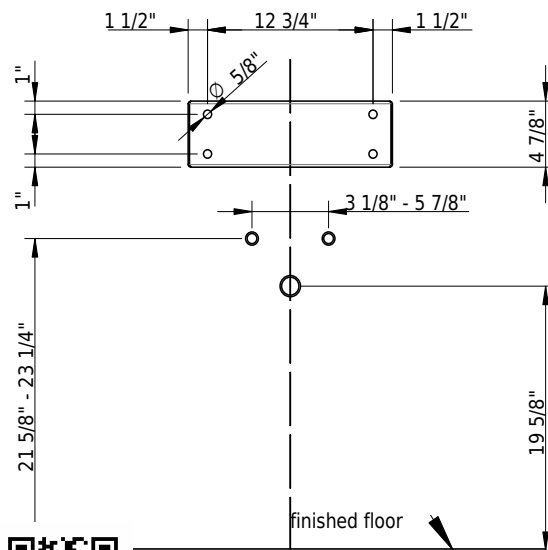

**Material**

- Glazed titanium steel

**Features**

- without overflow hole
- without faucet hole bench
- installation kit included

**Colors**

- C058 White matte
- C\_\_ Color class III, IV, V, VI

➔ color list

**Options**

- CE1 CLEANEFFEKT
- Custom round hole
- SDH2 Hole for Schmidlin built-in soap dispenser (Ø 1")
- TPD1 Tissue paper dispenser

**Accessories**

- 111716 Schmidlin ELEMENT magnetic towel holder, black matt
- 108240 Schmidlin ELEMENT magnetic towel holder, chrome-plated
- 109547 Schmidlin ELEMENT, magnetic candle holder
- 108242 Schmidlin ELEMENT, magnetic glass holder
- 108243 Schmidlin ELEMENT, magnetic soap dish
- 108241 Schmidlin ELEMENT, magnetic soap dispenser
- 111479 Schmidlin MAGNO magnetic soapdispenser white
- 111480 Schmidlin MAGNO magnetic soapdispenser, black matte
- 111482 Schmidlin MAGNO magnetic toothbrush holder, black matte
- 111481 Schmidlin MAGNO magnetic toothbrush holder, white
- 109986 Handtuchhalter zu Schmidlin ORBIS MINI / MERO MINI Wandbecken 40x30x12.5 cm
- 100534 Reinforcement flange for tap mounting
- 2464-0001 Schmidlin back- / side-splash
- 2400-0001 Schmidlin back- / side-splash
- 100530 Schmidlin soap dispenser

➤ Installation Instructions

**Technical Information**

Bowl configuration	single
Bowl depth	4 3/8"
Bowl size	Ø 9 3/8"
Drain hole diameter	1 3/4"

Towel holder

**Standards / Codes**

- This product complies with
- ASME A112.19.1 / CSA B45.2
- ASTM F462
- ADA

**Important:** Dimensions of fixtures are nominal and may vary within the range tolerances established by ANSI standard A112.19.4. These measurements are subject to change or cancellation. No responsibility is assumed for use of superseded or voided leaflet.