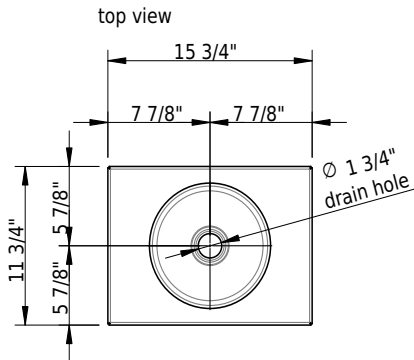

**Material**

- Glazed titanium steel

**Features**

- without overflow hole
- without faucet hole bench
- installation kit included

**Colors**

- C058 White matte
- C\_\_ Color class III, IV, V, VI

➔ color list

**Options**

- CE1 CLEANEFFEKT
- Custom round hole
- SDH2 Hole for Schmidlin built-in soap dispenser (Ø 1")
- TPD1 Tissue paper dispenser

**Accessories**

- 111716 Schmidlin ELEMENT magnetic towel holder, black matt
- 108240 Schmidlin ELEMENT magnetic towel holder, chrome-plated
- 109547 Schmidlin ELEMENT, magnetic candle holder
- 108242 Schmidlin ELEMENT, magnetic glass holder
- 108243 Schmidlin ELEMENT, magnetic soap dish
- 108241 Schmidlin ELEMENT, magnetic soap dispenser
- 111479 Schmidlin MAGNO magnetic soapdispenser white
- 111480 Schmidlin MAGNO magnetic soapdispenser, black matte
- 111482 Schmidlin MAGNO magnetic toothbrush holder, black matte
- 111481 Schmidlin MAGNO magnetic toothbrush holder, white
- 109986 Handtuchhalter zu Schmidlin ORBIS MINI / MERO MINI Wandbecken 40x30x12.5 cm
- 100534 Reinforcement flange for tap mounting
- 2464-0001 Schmidlin back- / side-splash
- 2400-0001 Schmidlin back- / side-splash
- 100530 Schmidlin soap dispenser

➤ Installation Instructions

**Technical Information**

Bowl configuration	single
Bowl depth	4 3/8"
Bowl size	Ø 9 3/8"
Drain hole diameter	1 3/4"

Towel holder

**Standards / Codes**

- This product complies with
- ASME A112.19.1 / CSA B45.2
- ASTM F462
- ADA

**Important:** Dimensions of fixtures are nominal and may vary within the range tolerances established by ANSI standard A112.19.4. These measurements are subject to change or cancellation. No responsibility is assumed for use of superseded or voided leaflet.