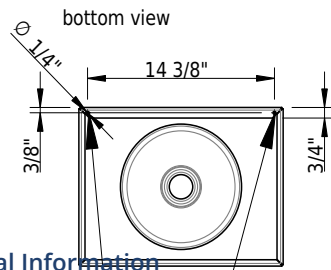

➤ Installation Instructions

**Technical Information**

Bowl configuration	single
Bowl depth	4 3/8"
Bowl size	Ø 9 3/8"
Drain hole diameter	1 3/4"

Towel holder

**Standards / Codes**

- This product complies with
- ASME A112.19.1 / CSA B45.2
- ASTM F462
- ADA

**Important:** Dimensions of fixtures are nominal and may vary within the range tolerances established by ANSI standard A112.19.4. These measurements are subject to change or cancellation. No responsibility is assumed for use of superseded or voided leaflet.