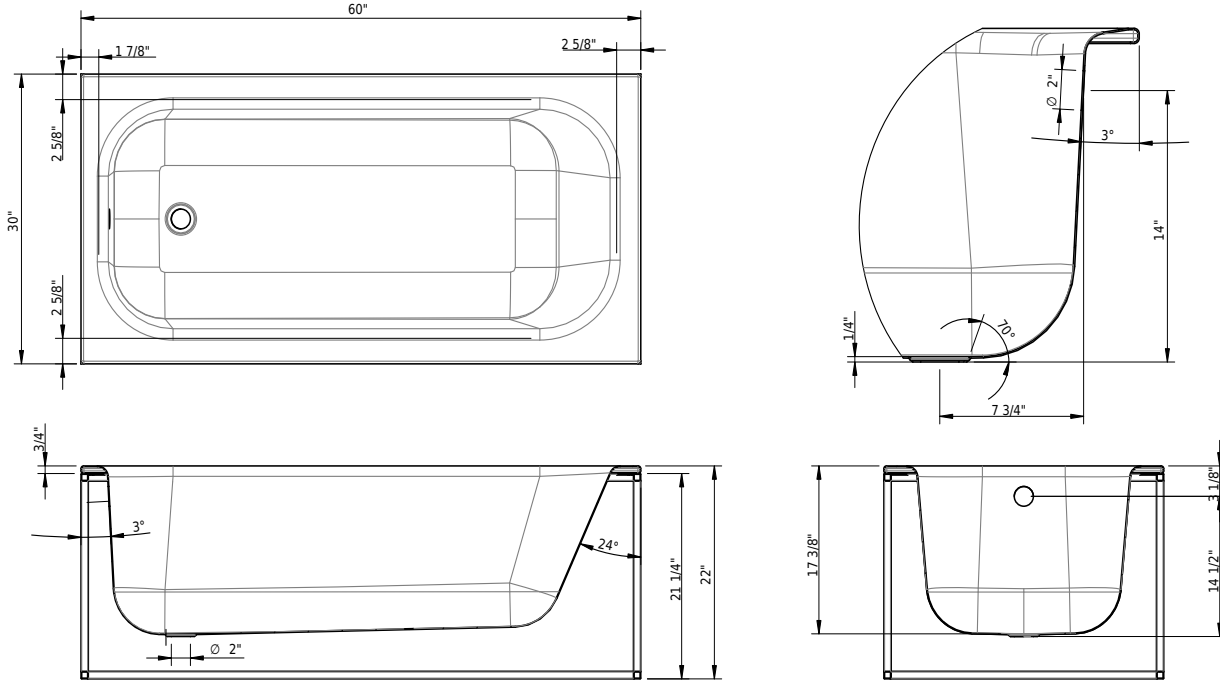

Schmidlin NORM FRAME

60 x 30 x 17 ¾ inch
Article No: 2280-0007

Material

- Glazed titanium steel

Features

- ANTIGLISS included

Compatible drain fittings

- Mountain Plumbing offset brass, BDEXP1 (clicker)
- Jaclo offset, brass 399-2537 (exposed, polished)

1808-0005

Schmidlin freestanding towelholder FRAME LINE
35"x19 1/2"x15 3/4"

1808-0006

Schmidlin ladder FRAME

Options

CE1 CLEANEFFECT

Technical Information

Installation location	freestanding
Weight without water	93 lbs
Water depth to overflow	13 1/4"
Max. water capacity to overflow	53 gal
Drain opening	2"
Overflow hole diameter	2"