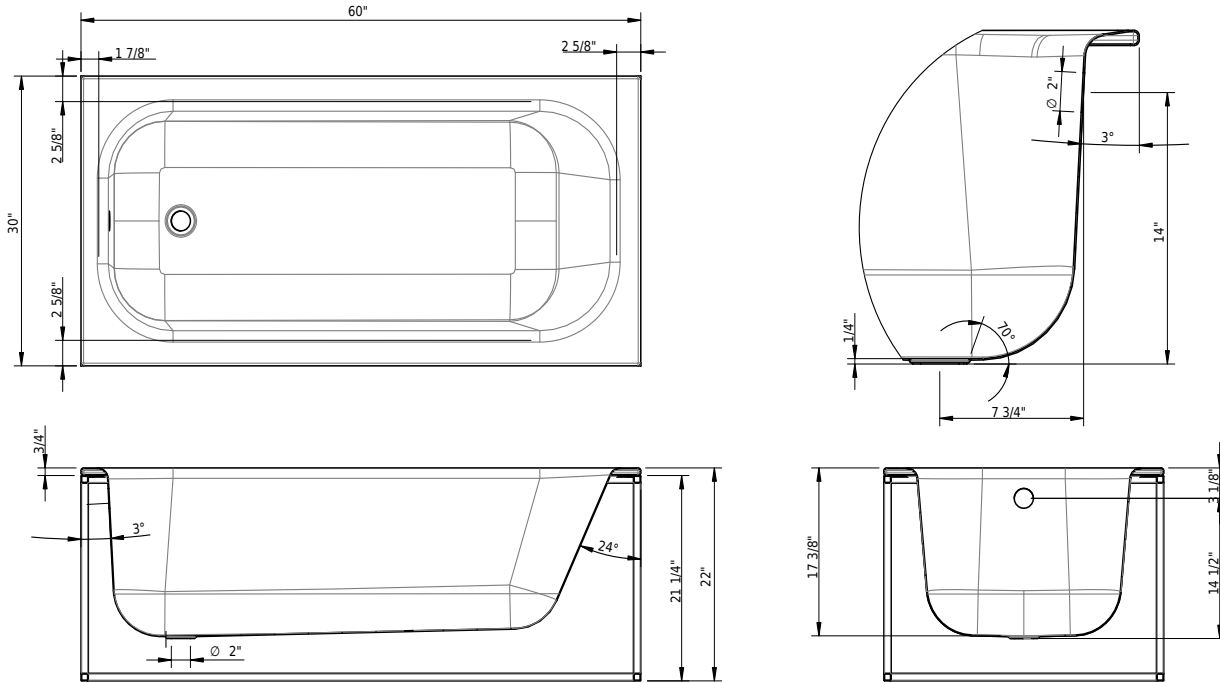

Schmidlin freestanding towelholder FRAME LINE  
35"x19 1/2"x15 3/4"

1808-0006

Schmidlin ladder FRAME

### Options

CE1 CLEANEFFECT

07/09/2026 Subject to technical changes.

**Technical Information**

Installation location	freestanding
Weight without water	93 lbs
Water depth to overflow	13 1/4"
Max. water capacity to overflow	53 gal
Drain opening	2"
Overflow hole diameter	2"