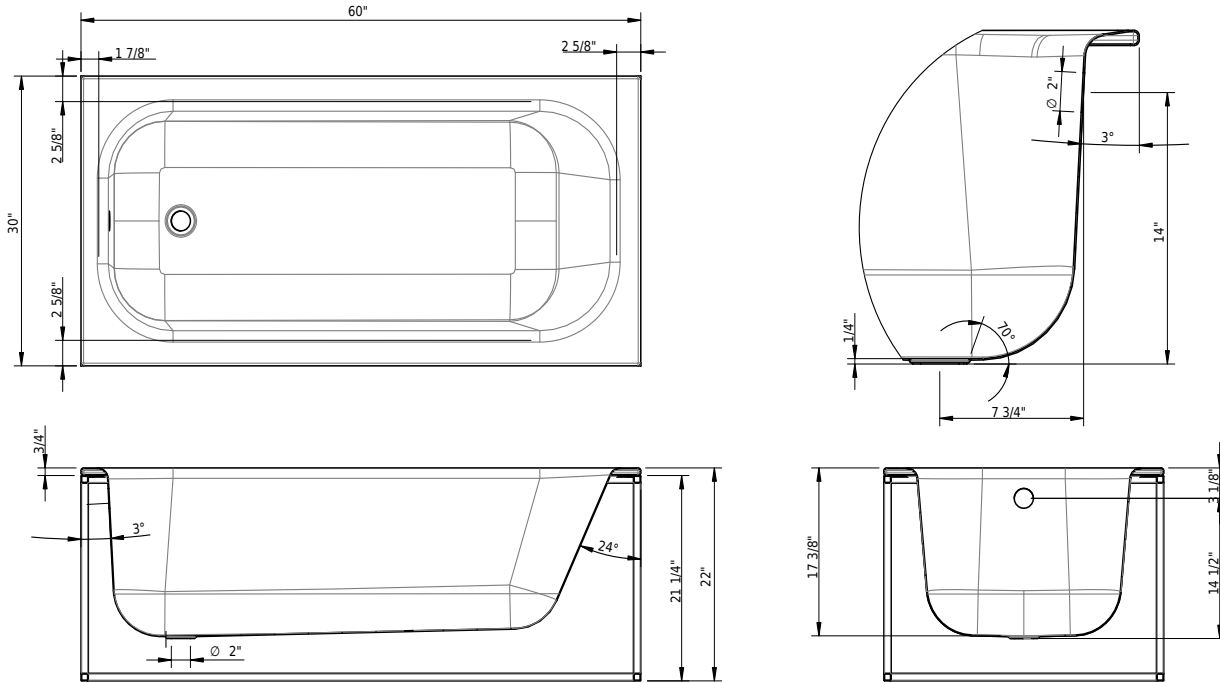

Schmidlin freestanding towelholder FRAME LINE  
35"x19 1/2"x15 3/4"

1808-0006

Schmidlin ladder FRAME

06/18/2026 Subject to technical changes.

**Technical Information**

Installation location	freestanding
Weight without water	93 lbs
Water depth to overflow	13 1/4"
Max. water capacity to overflow	53 gal
Drain opening	2"
Overflow hole diameter	2"