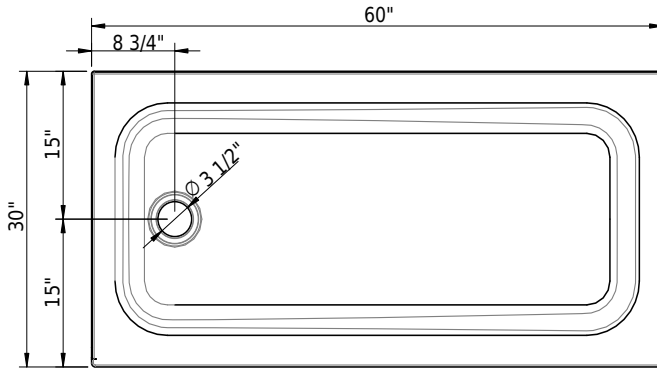

### Technical Information

Installation	corner
Drain location	drain left
Weight	69 lbs
Drain opening	3 1/2"

➤ Installation Instructions