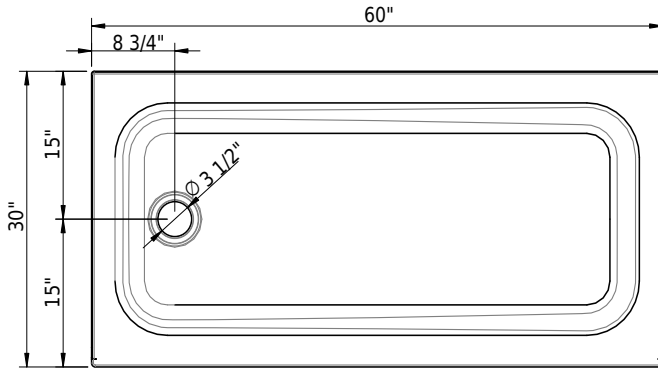

### Technical Information

Installation	corner
Drain location	drain left
Weight	69 lbs
Drain opening	3 1/2"

➤ Installation Instructions