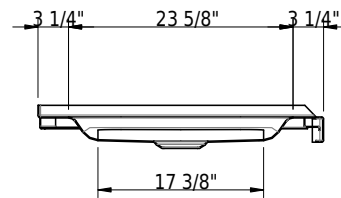

Technical Information

Installation	corner
Drain location	drain left
Weight	69 lbs
Drain opening	3 1/2"

➤ Installation Instructions

Standards / Codes

- This product complies with
- ASME A112.19.1 / CSA B45.2
- ASTM F462

Notes

- Drain set not included
- Refer to installation instructions
- We recommend the use of Schmidlin adjustable installation feet

Important: Dimensions of fixtures are nominal and may vary within the range tolerances established by ANSI standard A112.19.4. These measurements are subject to change or cancellation. No responsibility is assumed for use of superseded or voided leaflet.