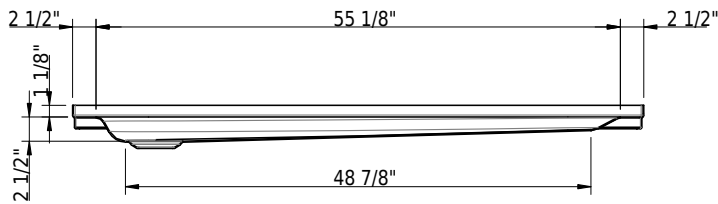

Technical Information

Installation	corner
Drain location	drain left
Weight	69 lbs
Drain opening	3 1/2"

➤ Installation Instructions

Standards / Codes

- This product complies with
- ASME A112.19.1 / CSA B45.2
- ASTM F462

Notes

- Drain set not included
- Refer to installation instructions
- We recommend the use of Schmidlin adjustable installation feet

Important: Dimensions of fixtures are nominal and may vary within the range tolerances established by ANSI standard A112.19.4. These measurements are subject to change or cancellation. No responsibility is assumed for use of superseded or voided leaflet.