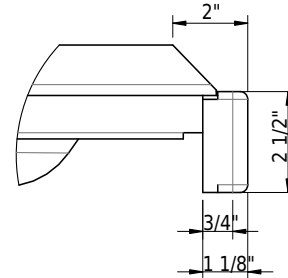

### Technical Information

Installation	corner
Drain location	drain left
Weight	69 lbs
Drain opening	3 1/2"

➤ Installation Instructions