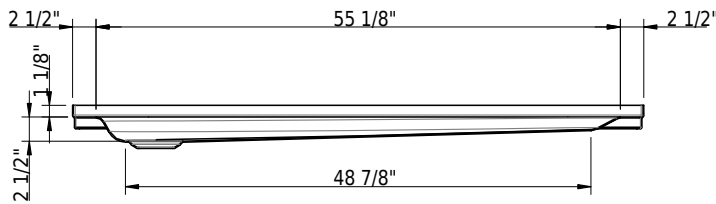

Technical Information

Installation	corner
Drain location	drain left
Weight	69 lbs
Drain opening	3 1/2"

➤ Installation Instructions

Standards / Codes

- This product complies with
- ASME A112.19.1 / CSA B45.2
- ASTM F462

Notes

- Drain set not included
- Refer to installation instructions
- We recommend the use of Schmidlin adjustable installation feet

Important: Dimensions of fixtures are nominal and may vary within the range tolerances established by ANSI standard A112.19.4. These measurements are subject to change or cancellation. No responsibility is assumed for use of superseded or voided leaflet.