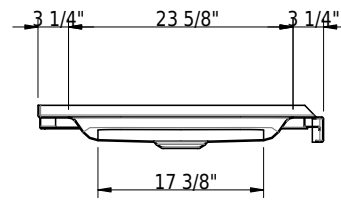

Technical Information

Installation	corner
Drain location	drain left
Weight	69 lbs
Drain opening	3 1/2"

➤ Installation Instructions

Standards / Codes

- This product complies with
- ASME A112.19.1 / CSA B45.2
- ASTM F462

Notes

- Drain set not included
- Refer to installation instructions
- We recommend the use of Schmidlin adjustable installation feet

Important: Dimensions of fixtures are nominal and may vary within the range tolerances established by ANSI standard A112.19.4. These measurements are subject to change or cancellation. No responsibility is assumed for use of superseded or voided leaflet.