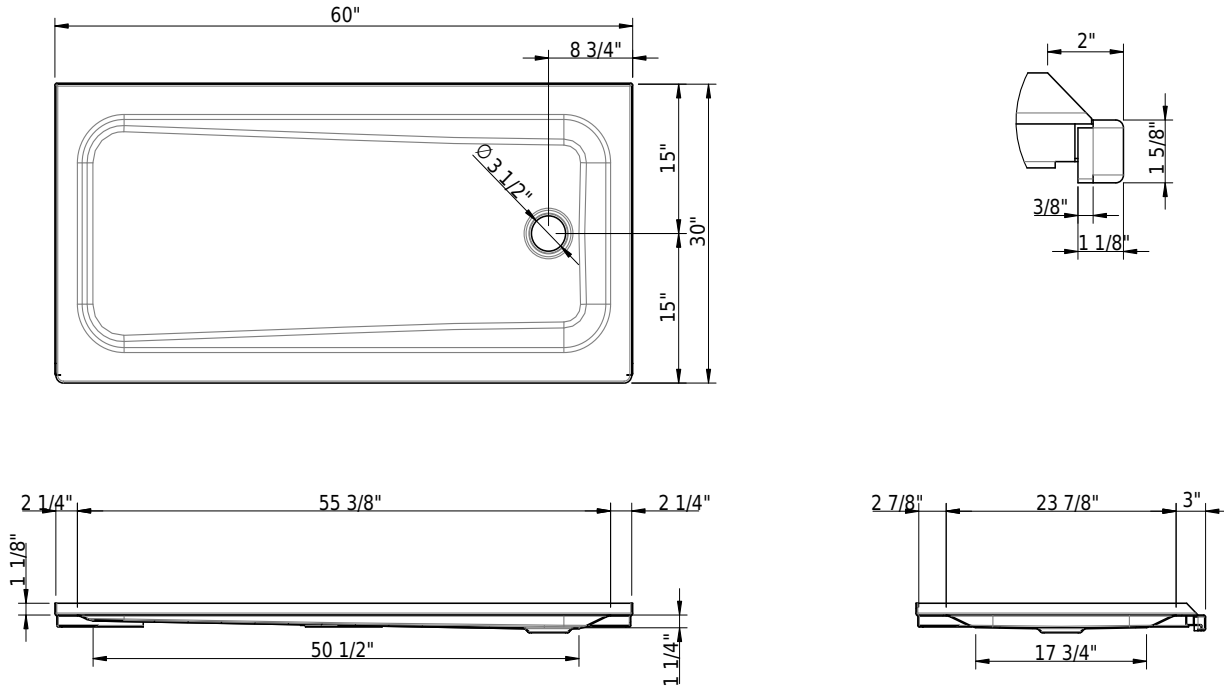

Options

- CE1 CLEANEFFECT

Technical Information

Installation	corner
Drain location	drain right
Weight	68 lbs
Drain opening	3 1/2"

➤ Installation Instructions

Standards / Codes

- This product complies with
- ASME A112.19.1 / CSA B45.2
- ASTM F462

Important: Dimensions of fixtures are nominal and may vary within the range tolerances established by ANSI standard A112.19.4. These measurements are subject to change or cancellation. No responsibility is assumed for use of superseded or voided leaflet.