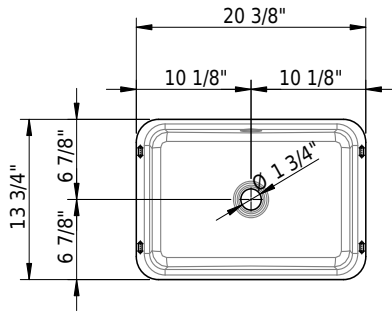

Material

- Glazed titanium steel

Features

- with overflow hole
- overflow set (ABS) included

Colors

- C058 White matte
- C__ Color class III, IV, V, VI

➔ color list

Accessories

Options

- CE1 CLEANEFFECT
- OH0 Without overflow hole

Technical Information

Bowl configuration	single
Bowl depth	4 1/2"
Bowl size	18 7/8" x 12 7/8"
Water depth to overflow	2 1/2"
Drain hole diameter	1 3/4"

Important: Dimensions of fixtures are nominal and may vary within the range tolerances established by ANSI standard A112.19.4. These measurements are subject to change or cancellation. No responsibility is assumed for use of superseded or voided leaflet.