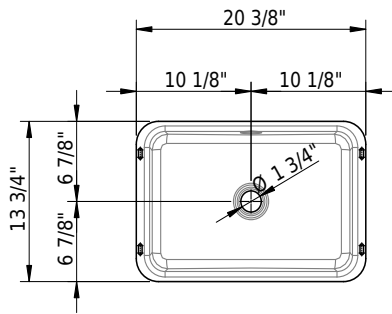

Material

- Glazed titanium steel

Features

- with overflow hole
- overflow set (ABS) included

Colors

- C058 White matte
- C__ Color class III, IV, V, VI

➔ color list

Accessories

Options

- CE1 CLEANEFFECT
- OH0 Without overflow hole

Technical Information

Bowl configuration	single
Bowl depth	4 1/2"
Bowl size	18 7/8" x 12 7/8"
Water depth to overflow	2 1/2"
Drain hole diameter	1 3/4"

Important: Dimensions of fixtures are nominal and may vary within the range tolerances established by ANSI standard A112.19.4. These measurements are subject to change or cancellation. No responsibility is assumed for use of superseded or voided leaflet.