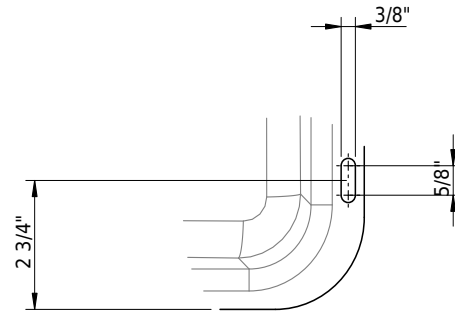

Material

- Glazed titanium steel

Features

- with overflow hole
- overflow set (ABS) included

Colors

- C058 White matte
- C__ Color class III, IV, V, VI

➔ color list

Accessories

Options

- CE1 CLEANEFFECT
- OH0 Without overflow hole

Technical Information

Bowl configuration	single
Bowl depth	4 1/2"
Bowl size	18 7/8" x 12 7/8"
Water depth to overflow	2 1/2"
Drain hole diameter	1 3/4"

Important: Dimensions of fixtures are nominal and may vary within the range tolerances established by ANSI standard A112.19.4. These measurements are subject to change or cancellation. No responsibility is assumed for use of superseded or voided leaflet.