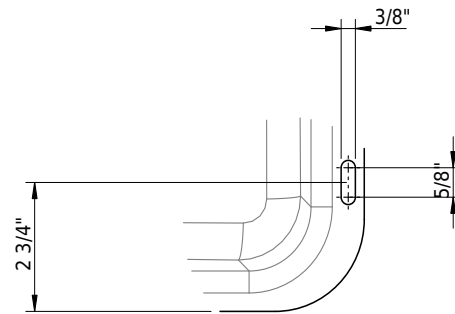

Material

- Glazed titanium steel

Features

- with overflow hole
- overflow set (ABS) included

Colors

- C058 White matte
- C__ Color class III, IV, V, VI

➔ color list

Accessories

Options

- CE1 CLEANEFFECT
- OH0 Without overflow hole

Technical Information

Bowl configuration	single
Bowl depth	4 1/2"
Bowl size	18 7/8" x 12 7/8"
Water depth to overflow	2 1/2"
Drain hole diameter	1 3/4"

Important: Dimensions of fixtures are nominal and may vary within the range tolerances established by ANSI standard A112.19.4. These measurements are subject to change or cancellation. No responsibility is assumed for use of superseded or voided leaflet.