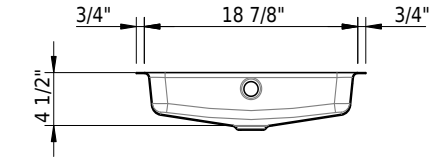

Options

- CE1 CLEANEFFECT
- OH0 Without overflow hole

Technical Information

Bowl configuration	single
Bowl depth	4 1/2"
Bowl size	18 7/8" x 12 7/8"
Water depth to overflow	2 1/2"
Drain hole diameter	1 3/4"

Important: Dimensions of fixtures are nominal and may vary within the range tolerances established by ANSI standard A112.19.4. These measurements are subject to change or cancellation. No responsibility is assumed for use of superseded or voided leaflet.