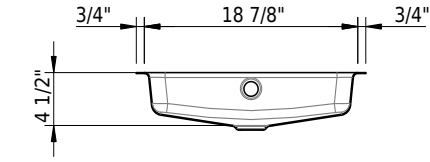

Options

- CE1 CLEANEFFECT
- OH0 Without overflow hole

Technical Information

Bowl configuration	single
Bowl depth	4 1/2"
Bowl size	18 7/8" x 12 7/8"
Water depth to overflow	2 1/2"
Drain hole diameter	1 3/4"

Important: Dimensions of fixtures are nominal and may vary within the range tolerances established by ANSI standard A112.19.4. These measurements are subject to change or cancellation. No responsibility is assumed for use of superseded or voided leaflet.