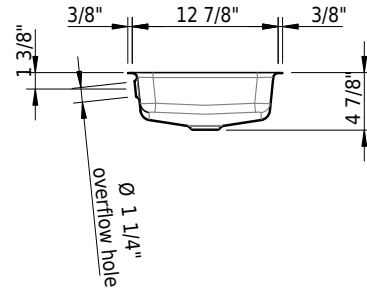

Material

- Glazed titanium steel

Features

- with overflow hole
- overflow set (ABS) included

Colors

- C058 White matte
- C__ Color class III, IV, V, VI

➔ color list

Accessories

Options

- CE1 CLEANEFFECT
- OH0 Without overflow hole

Technical Information

Bowl configuration	single
Bowl depth	4 1/2"
Bowl size	18 7/8" x 12 7/8"
Water depth to overflow	2 1/2"
Drain hole diameter	1 3/4"

Important: Dimensions of fixtures are nominal and may vary within the range tolerances established by ANSI standard A112.19.4. These measurements are subject to change or cancellation. No responsibility is assumed for use of superseded or voided leaflet.