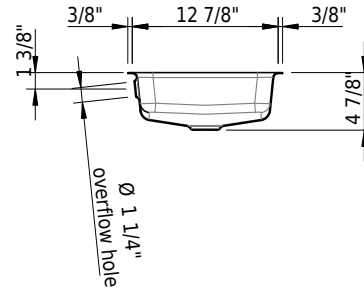

Material

- Glazed titanium steel

Features

- with overflow hole
- overflow set (ABS) included

Colors

- C058 White matte
- C__ Color class III, IV, V, VI

➔ color list

Accessories

Options

- CE1 CLEANEFFECT
- OH0 Without overflow hole

Technical Information

Bowl configuration	single
Bowl depth	4 1/2"
Bowl size	18 7/8" x 12 7/8"
Water depth to overflow	2 1/2"
Drain hole diameter	1 3/4"

Important: Dimensions of fixtures are nominal and may vary within the range tolerances established by ANSI standard A112.19.4. These measurements are subject to change or cancellation. No responsibility is assumed for use of superseded or voided leaflet.