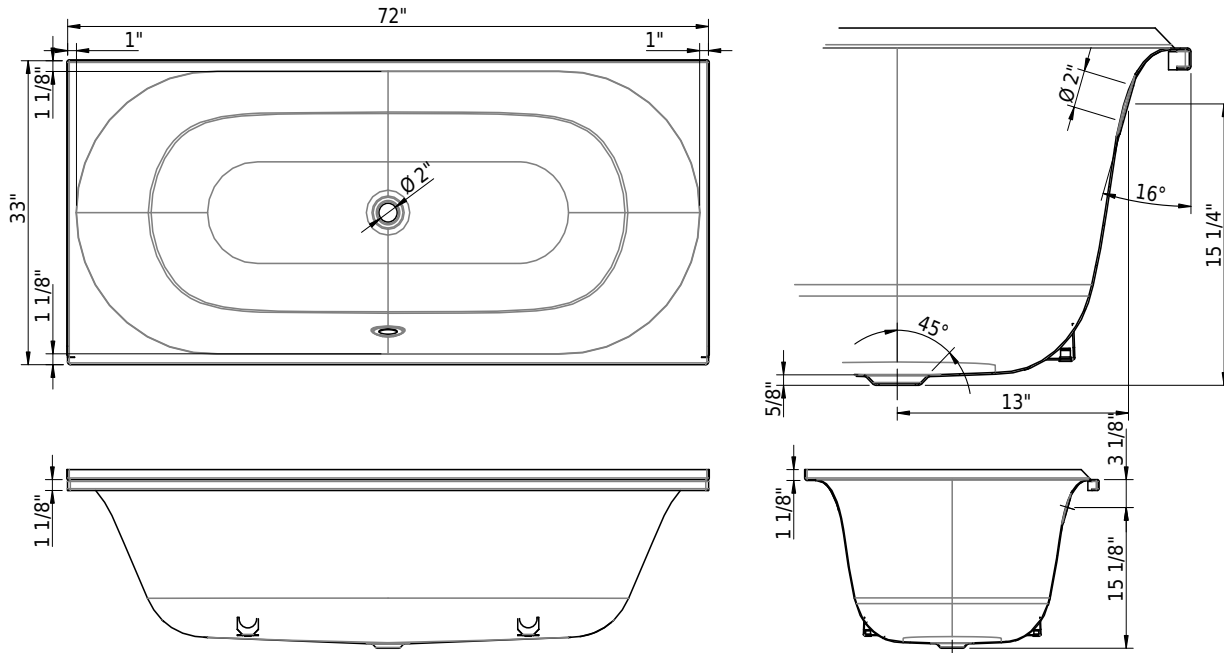

Options

- CE1 CLEANEFFECT
- HC1 Handle CONTURA
- HS1 Handle SAFE
- TF__ Tile flange

06/18/2026 Subject to technical changes.

Technical Information

Installation location	corner
Weight without water	126 lbs
Water depth to overflow	13 3/4"
Max. water capacity to overflow	65 gal
Drain opening	2"
Overflow hole diameter	2"

Important: Dimensions of fixtures are nominal and may vary within the range tolerances established by ANSI standard A112.19.4. These measurements are subject to change or cancellation. No responsibility is assumed for use of superseded or voided leaflet.