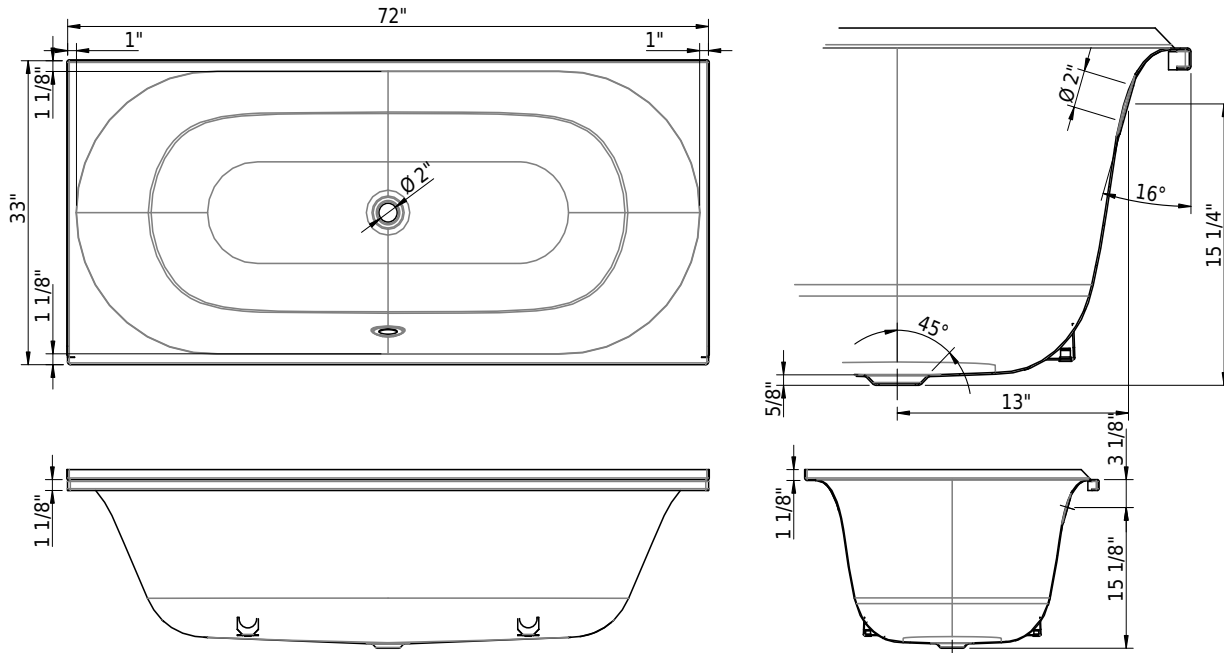

Options

- CE1 CLEANEFFECT
- HC1 Handle CONTURA
- HS1 Handle SAFE
- TF__ Tile flange

07/09/2026 Subject to technical changes.

Technical Information

Installation location	corner
Weight without water	126 lbs
Water depth to overflow	13 3/4"
Max. water capacity to overflow	65 gal
Drain opening	2"
Overflow hole diameter	2"

Important: Dimensions of fixtures are nominal and may vary within the range tolerances established by ANSI standard A112.19.4. These measurements are subject to change or cancellation. No responsibility is assumed for use of superseded or voided leaflet.