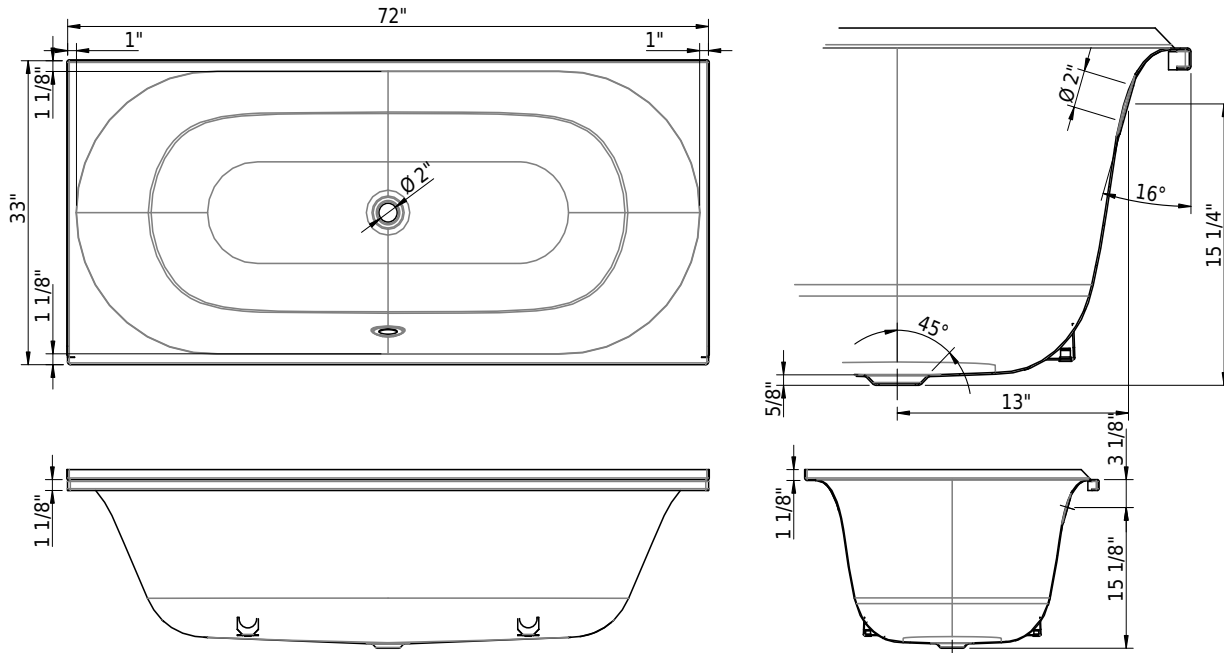

Options

- CE1 CLEANEFFECT
- HC1 Handle CONTURA
- HS1 Handle SAFE
- TF__ Tile flange

04/09/2026 Subject to technical changes.

Technical Information

Installation location	corner
Weight without water	126 lbs
Water depth to overflow	13 3/4"
Max. water capacity to overflow	65 gal
Drain opening	2"
Overflow hole diameter	2"

Important: Dimensions of fixtures are nominal and may vary within the range tolerances established by ANSI standard A112.19.4. These measurements are subject to change or cancellation. No responsibility is assumed for use of superseded or voided leaflet.