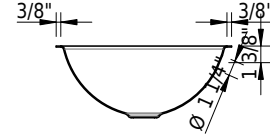

14 1/8 x 14 1/8 x 0 inch
Article No: 2289-0002

Material

- Glazed titanium steel

Features

- with overflow hole
- overflow set (ABS) included

Colors

- C058 White matte
- C__ Color class III, IV, V, VI
- C058 White matte
- C__ Color class III, IV, V, VI

➔ color list

Accessories

Options

- CE1 CLEANEFFECT
- OH0 Without overflow hole

06/20/2026 Subject to technical changes.

Technical Information

| | |
|-------------------------|-----------|
| Bowl configuration | single |
| Bowl depth | 5 1/2" |
| Bowl size | Ø 14 1/8" |
| Drain hole diameter | 1 3/4" |
| Water depth to overflow | 3 5/8" |

Schmidlin ORBIS undermount washbasin

14 1/8 x 14 1/8 x 0 inch
Article No: 2289-0002

- Refer to installation instructions
- We recommend the use of Schmidlin reinforcement flange for faucet installation

Important: Dimensions of fixtures are nominal and may vary within the range tolerances established by ANSI standard A112.19.4. These measurements are subject to change or cancellation. No responsibility is assumed for use of superseded or voided leaflet.