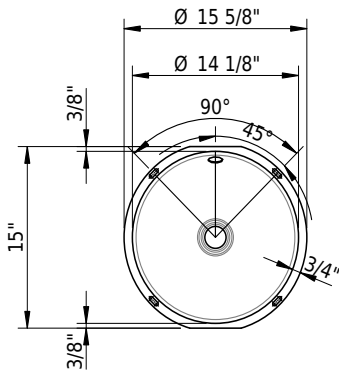

14 1/8 x 14 1/8 x 0 inch
Article No: 2289-0002

Material

- Glazed titanium steel

Features

- with overflow hole
- overflow set (ABS) included

Colors

- C058 White matte
- C__ Color class III, IV, V, VI
- C058 White matte
- C__ Color class III, IV, V, VI

➔ color list

Accessories

Options

- CE1 CLEANEFFECT
- OH0 Without overflow hole

06/20/2026 Subject to technical changes.

Technical Information

| | |
|-------------------------|-----------|
| Bowl configuration | single |
| Bowl depth | 5 1/2" |
| Bowl size | Ø 14 1/8" |
| Drain hole diameter | 1 3/4" |
| Water depth to overflow | 3 5/8" |

Schmidlin ORBIS undermount washbasin

14 1/8 x 14 1/8 x 0 inch
Article No: 2289-0002

- Refer to installation instructions
- We recommend the use of Schmidlin reinforcement flange for faucet installation

Important: Dimensions of fixtures are nominal and may vary within the range tolerances established by ANSI standard A112.19.4. These measurements are subject to change or cancellation. No responsibility is assumed for use of superseded or voided leaflet.