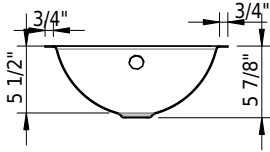

14 1/8 x 14 1/8 x 0 inch
Article No: 2289-0002

Material

- Glazed titanium steel

Features

- with overflow hole
- overflow set (ABS) included

Colors

- C058 White matte
- C__ Color class III, IV, V, VI
- C058 White matte
- C__ Color class III, IV, V, VI

➔ color list

Accessories

Options

- CE1 CLEANEFFECT
- OH0 Without overflow hole

06/20/2026 Subject to technical changes.

Technical Information

| | |
|-------------------------|-----------|
| Bowl configuration | single |
| Bowl depth | 5 1/2" |
| Bowl size | Ø 14 1/8" |
| Drain hole diameter | 1 3/4" |
| Water depth to overflow | 3 5/8" |

Schmidlin ORBIS undermount washbasin

14 1/8 x 14 1/8 x 0 inch
Article No: 2289-0002

- Refer to installation instructions
- We recommend the use of Schmidlin reinforcement flange for faucet installation

Important: Dimensions of fixtures are nominal and may vary within the range tolerances established by ANSI standard A112.19.4. These measurements are subject to change or cancellation. No responsibility is assumed for use of superseded or voided leaflet.