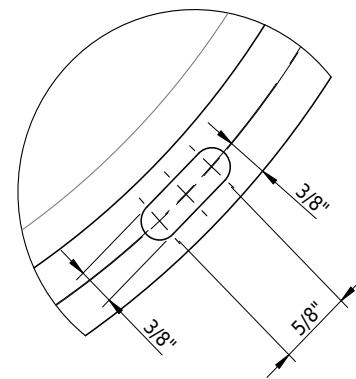

14 1/8 x 14 1/8 x 0 inch
Article No: 2289-0002

Material

- Glazed titanium steel

Features

- with overflow hole
- overflow set (ABS) included

Colors

- C058 White matte
- C__ Color class III, IV, V, VI
- C058 White matte
- C__ Color class III, IV, V, VI

➔ color list

Accessories

Options

- CE1 CLEANEFFECT
- OH0 Without overflow hole

06/20/2026 Subject to technical changes.

Technical Information

| | |
|-------------------------|-----------|
| Bowl configuration | single |
| Bowl depth | 5 1/2" |
| Bowl size | Ø 14 1/8" |
| Drain hole diameter | 1 3/4" |
| Water depth to overflow | 3 5/8" |

Schmidlin ORBIS undermount washbasin

14 1/8 x 14 1/8 x 0 inch
Article No: 2289-0002

- Refer to installation instructions
- We recommend the use of Schmidlin reinforcement flange for faucet installation

Important: Dimensions of fixtures are nominal and may vary within the range tolerances established by ANSI standard A112.19.4. These measurements are subject to change or cancellation. No responsibility is assumed for use of superseded or voided leaflet.