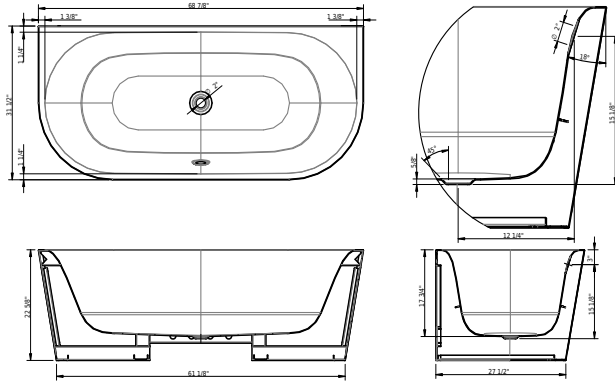

CE1 CLEANEFFECT

HC1 Handle CONTURA

HS1 Handle SAFE

Technical Information

| | |
|---------------------------------|--------------|
| Installation location | freestanding |
| Weight without water | 216 lbs |
| Water depth to overflow | 13 5/8" |
| Max. water capacity to overflow | 58 gal |
| Drain opening | 2" |
| Overflow hole diameter | 2" |