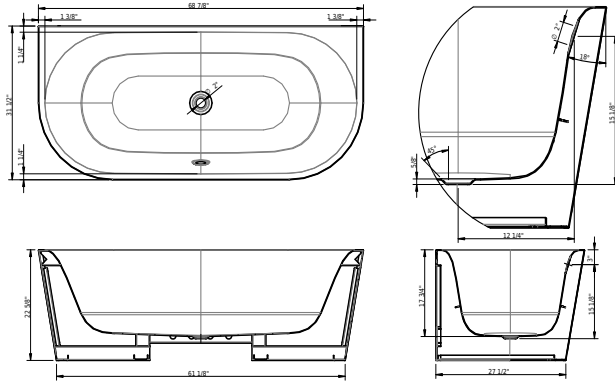

CE1 CLEANEFFECT

HC1 Handle CONTURA

HS1 Handle SAFE

Technical Information

Installation location	freestanding
Weight without water	216 lbs
Water depth to overflow	13 5/8"
Max. water capacity to overflow	58 gal
Drain opening	2"
Overflow hole diameter	2"