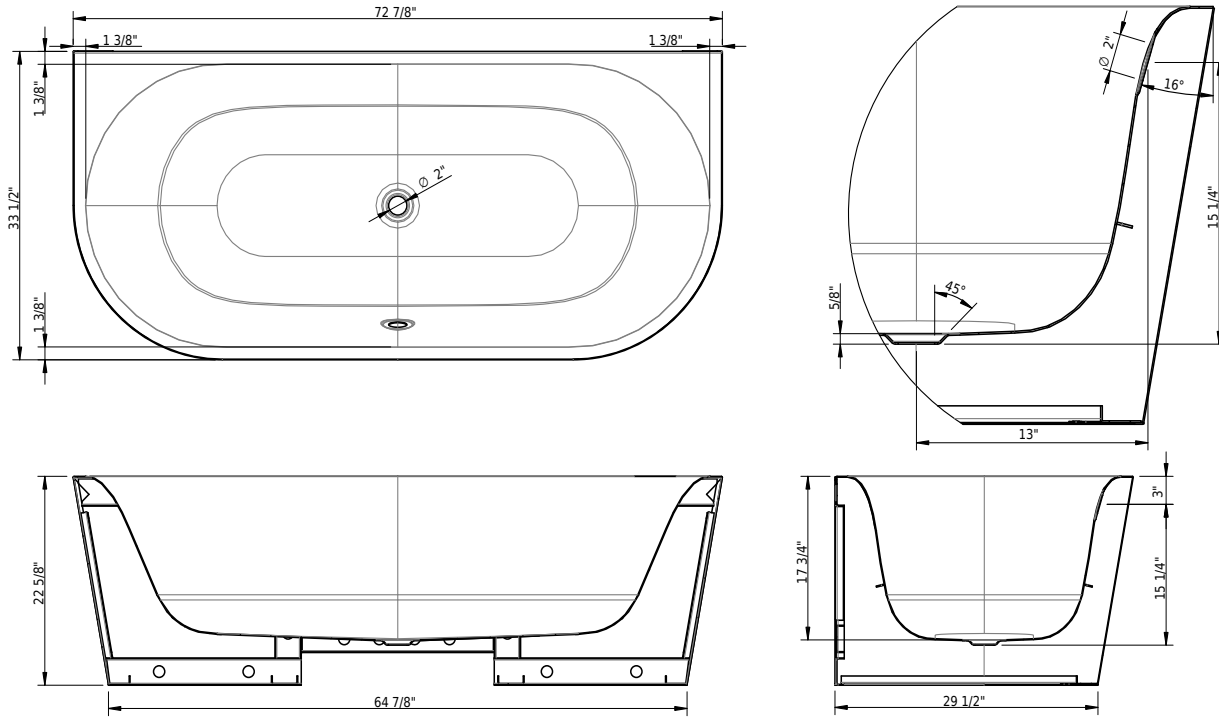

Technical Information

Installation location	freestanding
Weight without water	231 lbs
Water depth to overflow	13 3/4"
Max. water capacity to overflow	65 gal
Drain opening	2"
Overflow hole diameter	2"

➤ [Installation Instructions](#)

Standards / Codes

- This product complies with
- ASME A112.19.1 / CSA B45.2
- ASTM F462

Notes

- Bath faucet not included
- Refer to installation instructions

Important: Dimensions of fixtures are nominal and may vary within the range tolerances established by ANSI standard A112.19.4. These measurements are subject to change or cancellation. No responsibility is assumed for use of superseded or voided leaflet.