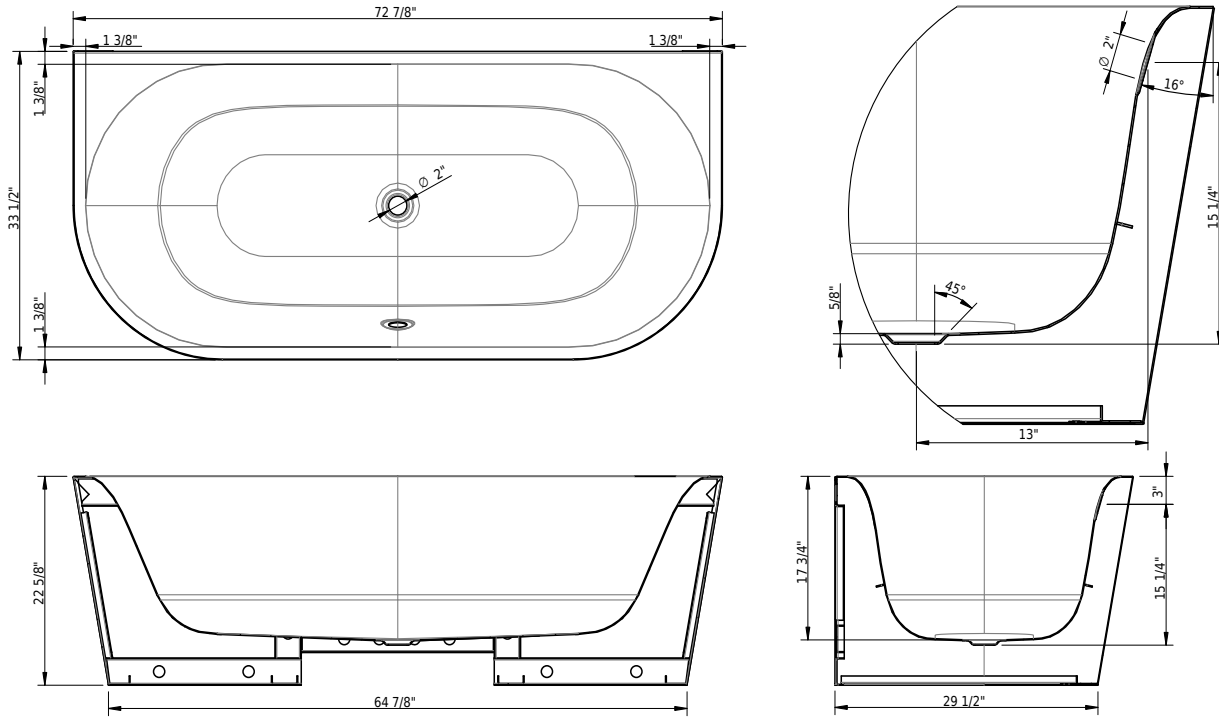

### Options

CE1 CLEANEFFECT

HC1 Handle CONTURA

HS1 Handle SAFE

**Technical Information**

Installation location	freestanding
Weight without water	231 lbs
Water depth to overflow	13 3/4"
Max. water capacity to overflow	65 gal
Drain opening	2"
Overflow hole diameter	2"