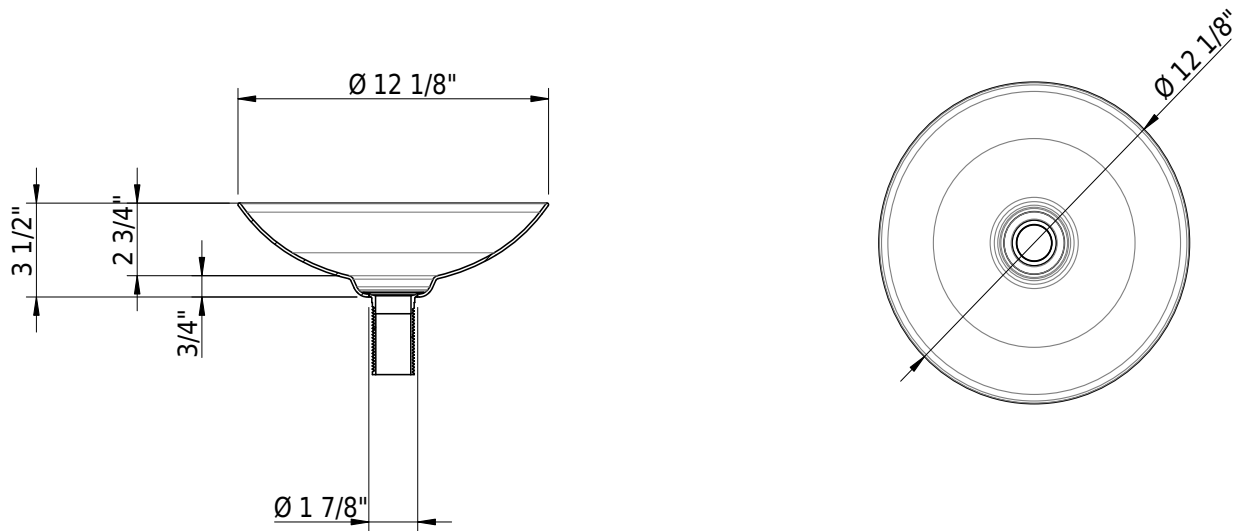

Material

- Glazed titanium steel

Features

Colors

- C058 White matte
- C003 Black matte
- C__ Other gloss colors

➔ color list

Accessories

Options

- CE1 CLEANEFFECT

Technical Information

Standards / Codes

Important: Dimensions of fixtures are nominal and may vary within the range tolerances established by ANSI standard A112.19.4. These measurements are subject to change or cancellation. No responsibility is assumed for use of superseded or voided leaflet.