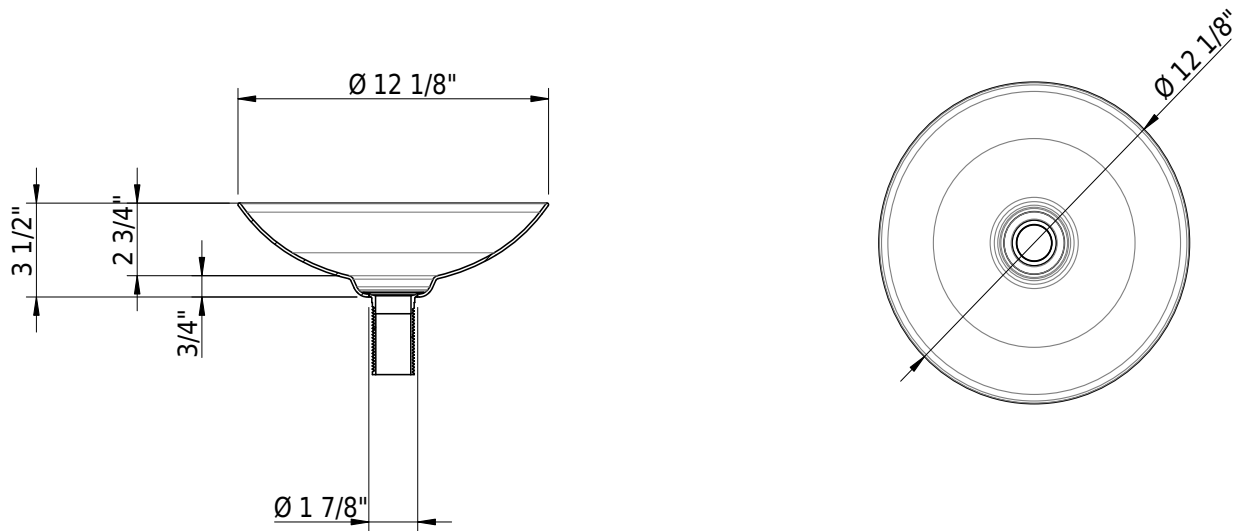

Material

- Glazed titanium steel

Features

Colors

- C058 White matte
- C003 Black matte
- C__ Other gloss colors

➔ color list

Accessories

Options

- CE1 CLEANEFFECT

06/29/2026 Subject to technical changes.

Technical Information

Standards / Codes

Important: Dimensions of fixtures are nominal and may vary within the range tolerances established by ANSI standard A112.19.4. These measurements are subject to change or cancellation. No responsibility is assumed for use of superseded or voided leaflet.