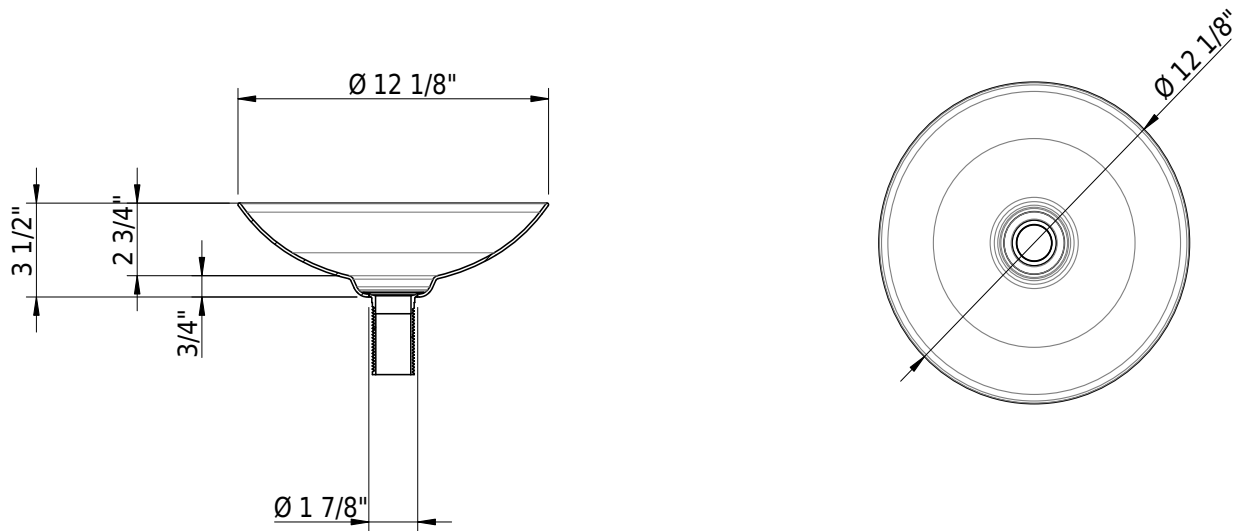

Technical Information

Standards / Codes

Important: Dimensions of fixtures are nominal and may vary within the range tolerances established by ANSI standard A112.19.4. These measurements are subject to change or cancellation. No responsibility is assumed for use of superseded or voided leaflet.