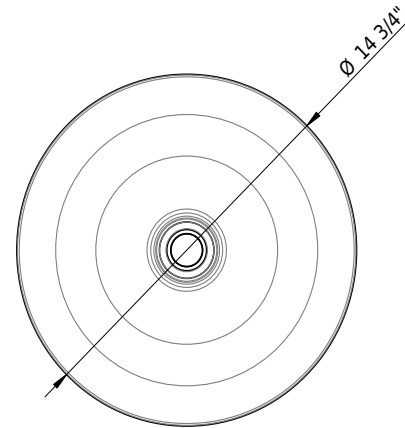

Technical Information

Standards / Codes

Important: Dimensions of fixtures are nominal and may vary within the range tolerances established by ANSI standard A112.19.4. These measurements are subject to change or cancellation. No responsibility is assumed for use of superseded or voided leaflet.