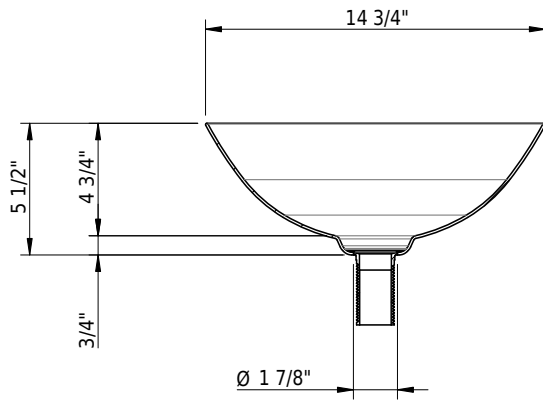

Material

- Glazed titanium steel

Features

Colors

- C058 White matte
- C003 Black matte
- C__ Other gloss colors

➔ color list

Accessories

Options

- CE1 CLEANEFFECT

Technical Information

Standards / Codes

Important: Dimensions of fixtures are nominal and may vary within the range tolerances established by ANSI standard A112.19.4. These measurements are subject to change or cancellation. No responsibility is assumed for use of superseded or voided leaflet.