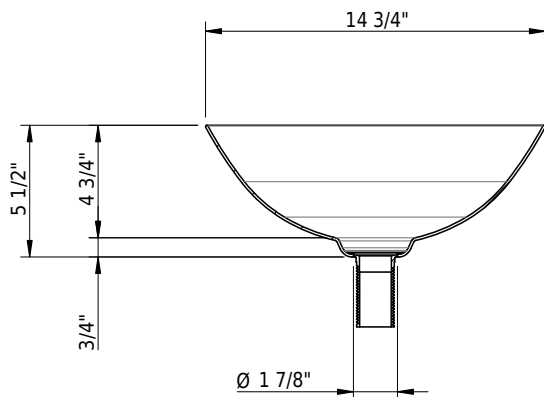

Technical Information

Standards / Codes

Important: Dimensions of fixtures are nominal and may vary within the range tolerances established by ANSI standard A112.19.4. These measurements are subject to change or cancellation. No responsibility is assumed for use of superseded or voided leaflet.