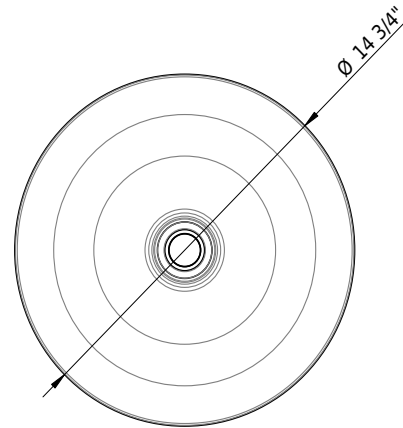

Material

- Glazed titanium steel

Features

Colors

- C058 White matte
- C003 Black matte
- C__ Other gloss colors

➔ color list

Accessories

Options

- CE1 CLEANEFFECT

Technical Information

Standards / Codes

Important: Dimensions of fixtures are nominal and may vary within the range tolerances established by ANSI standard A112.19.4. These measurements are subject to change or cancellation. No responsibility is assumed for use of superseded or voided leaflet.