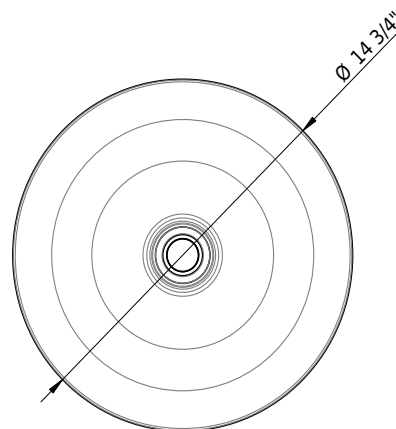

Technical Information

Standards / Codes

Important: Dimensions of fixtures are nominal and may vary within the range tolerances established by ANSI standard A112.19.4. These measurements are subject to change or cancellation. No responsibility is assumed for use of superseded or voided leaflet.