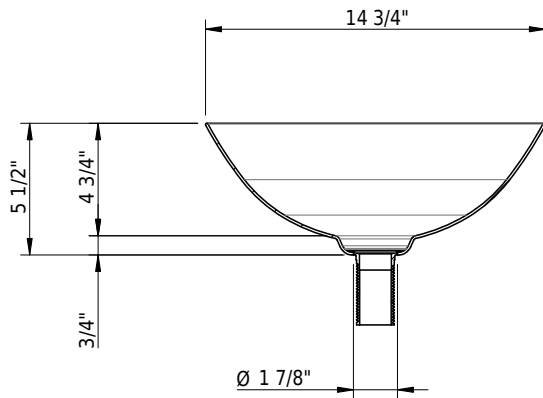

Technical Information

Standards / Codes

Important: Dimensions of fixtures are nominal and may vary within the range tolerances established by ANSI standard A112.19.4. These measurements are subject to change or cancellation. No responsibility is assumed for use of superseded or voided leaflet.