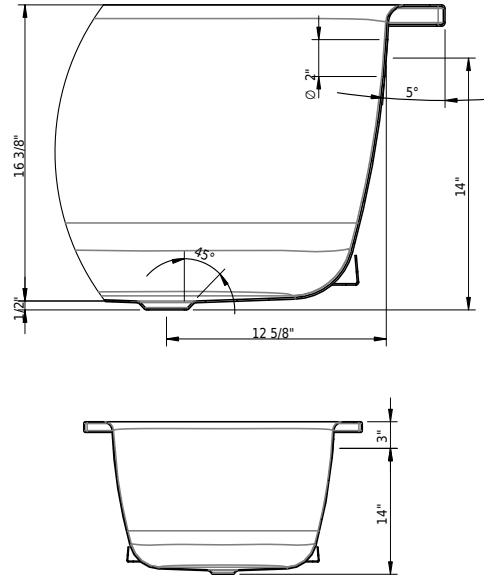

 1610-0002

60" apron (glazed titanium steel) for installation in alcove only, C062

 117005

Schmidlin 2-corner tape-flange, 155" (4m)

 109810

Schmidlin adjustable installation feet (4 pieces)

 109809

Schmidlin magnetic installation brackets for apron (2 pieces)

 101196

Schmidlin mounting angle for tile flange (SIA 181), 4 pieces

04/09/2026 Subject to technical changes.

□ 111020

Set of 60" apron, 4 adjustable feet, 2 magnetic brackets for Norm Classic 60", C001

Technical Information

Weight without water	99 lbs
Water depth to overflow	14 3/8"
Max. water capacity to overflow	47 gal
Drain opening	2"
Overflow hole diameter	2"

➤ [Installation Instructions](#)

Standards / Codes

- This product complies with
- ASME A112.19.1 / CSA B45.2
- ASTM F462
- ADA

Important: Dimensions of fixtures are nominal and may vary within the range tolerances established by ANSI standard A112.19.4. These measurements are subject to change or cancellation. No responsibility is assumed for use of superseded or voided leaflet.