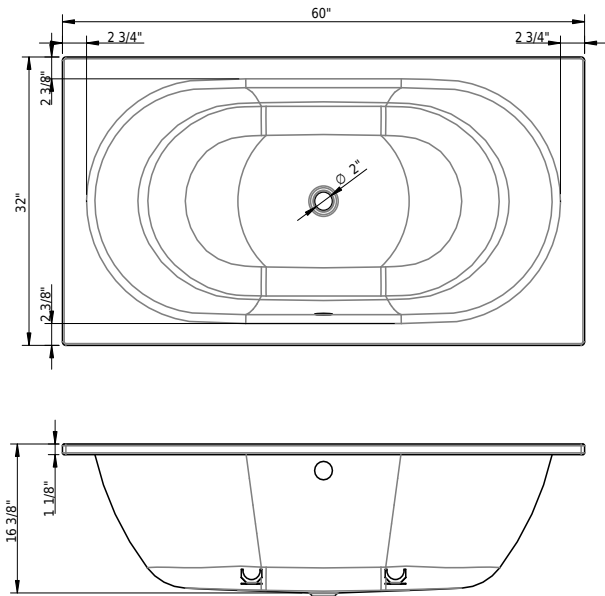

 1610-0002

60" apron (glazed titanium steel) for installation in alcove only, C062

 117005

Schmidlin 2-corner tape-flange, 155" (4m)

 109810

Schmidlin adjustable installation feet (4 pieces)

 109809

Schmidlin magnetic installation brackets for apron (2 pieces)

 101196

Schmidlin mounting angle for tile flange (SIA 181), 4 pieces

04/09/2026 Subject to technical changes.

□ 111020

Set of 60" apron, 4 adjustable feet, 2 magnetic brackets for Norm Classic 60", C001

Technical Information

Weight without water	99 lbs
Water depth to overflow	14 3/8"
Max. water capacity to overflow	47 gal
Drain opening	2"
Overflow hole diameter	2"

➤ [Installation Instructions](#)

Standards / Codes

- This product complies with
- ASME A112.19.1 / CSA B45.2
- ASTM F462
- ADA