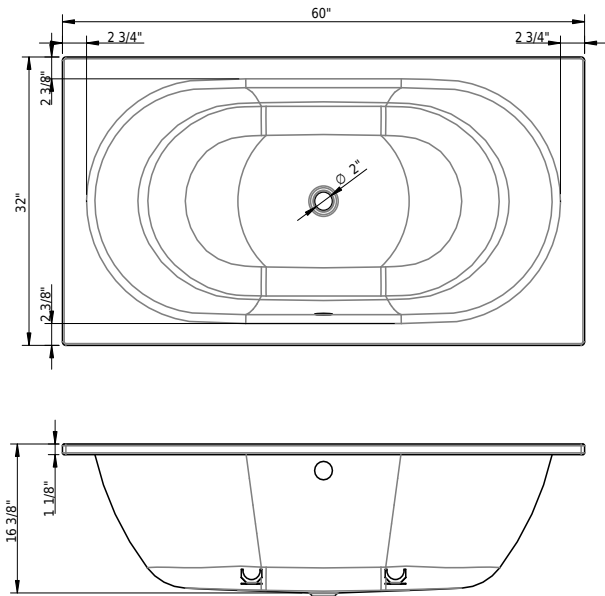

1610-0002

60" apron (glazed titanium steel) for installation in alcove only, C062

117005

Schmidlin 2-corner tape-flange, 155" (4m)

109810

Schmidlin adjustable installation feet (4 pieces)

109809

Schmidlin magnetic installation brackets for apron (2 pieces)

101196

Schmidlin mounting angle for tile flange (SIA 181), 4 pieces

05/25/2026 Subject to technical changes.

□ 111020

Set of 60" apron, 4 adjustable feet, 2 magnetic brackets for Norm Classic 60", C001

Technical Information

Weight without water	99 lbs
Water depth to overflow	14 3/8"
Max. water capacity to overflow	47 gal
Drain opening	2"
Overflow hole diameter	2"

➤ [Installation Instructions](#)

Standards / Codes

- This product complies with
- ASME A112.19.1 / CSA B45.2
- ASTM F462
- ADA