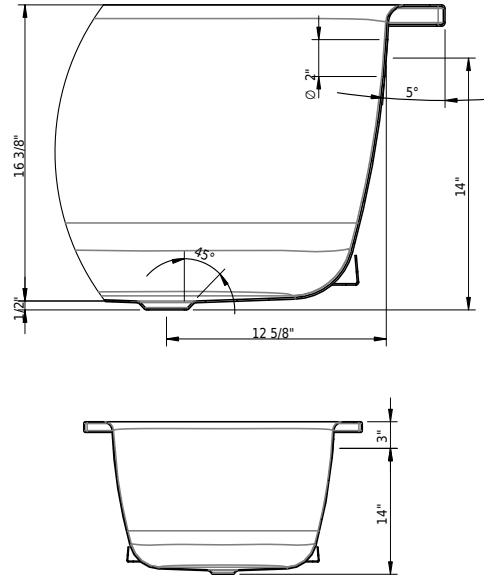

1610-0002

60" apron (glazed titanium steel) for installation in alcove only, C062

117005

Schmidlin 2-corner tape-flange, 155" (4m)

109810

Schmidlin adjustable installation feet (4 pieces)

109809

Schmidlin magnetic installation brackets for apron (2 pieces)

101196

Schmidlin mounting angle for tile flange (SIA 181), 4 pieces

05/25/2026 Subject to technical changes.

□ 111020

Set of 60" apron, 4 adjustable feet, 2 magnetic brackets for Norm Classic 60", C001

Technical Information

Weight without water	99 lbs
Water depth to overflow	14 3/8"
Max. water capacity to overflow	47 gal
Drain opening	2"
Overflow hole diameter	2"

➤ [Installation Instructions](#)

Standards / Codes

- This product complies with
- ASME A112.19.1 / CSA B45.2
- ASTM F462
- ADA

Important: Dimensions of fixtures are nominal and may vary within the range tolerances established by ANSI standard A112.19.4. These measurements are subject to change or cancellation. No responsibility is assumed for use of superseded or voided leaflet.