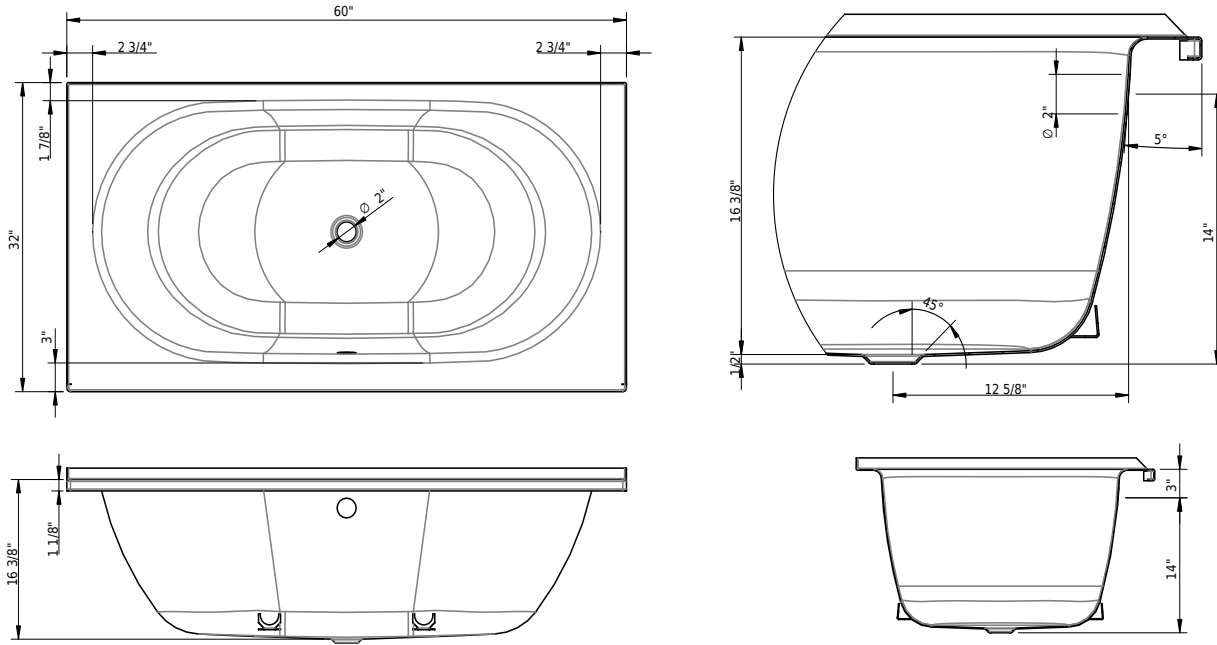

06/18/2026 Subject to technical changes.

109809

Schmidlin magnetic installation brackets for apron
(2 pieces)

101196

Schmidlin mounting angle for tile flange (SIA 181),
4 pieces

111020

Set of 60" apron, 4 adjustable feet, 2 magnetic
brackets for Norm Classic 60", C001

Technical Information

Weight without water	99 lbs
Water depth to overflow	14 3/8"
Max. water capacity to overflow	47 gal
Drain opening	2"
Overflow hole diameter	2"

➤ Installation Instructions

Standards / Codes