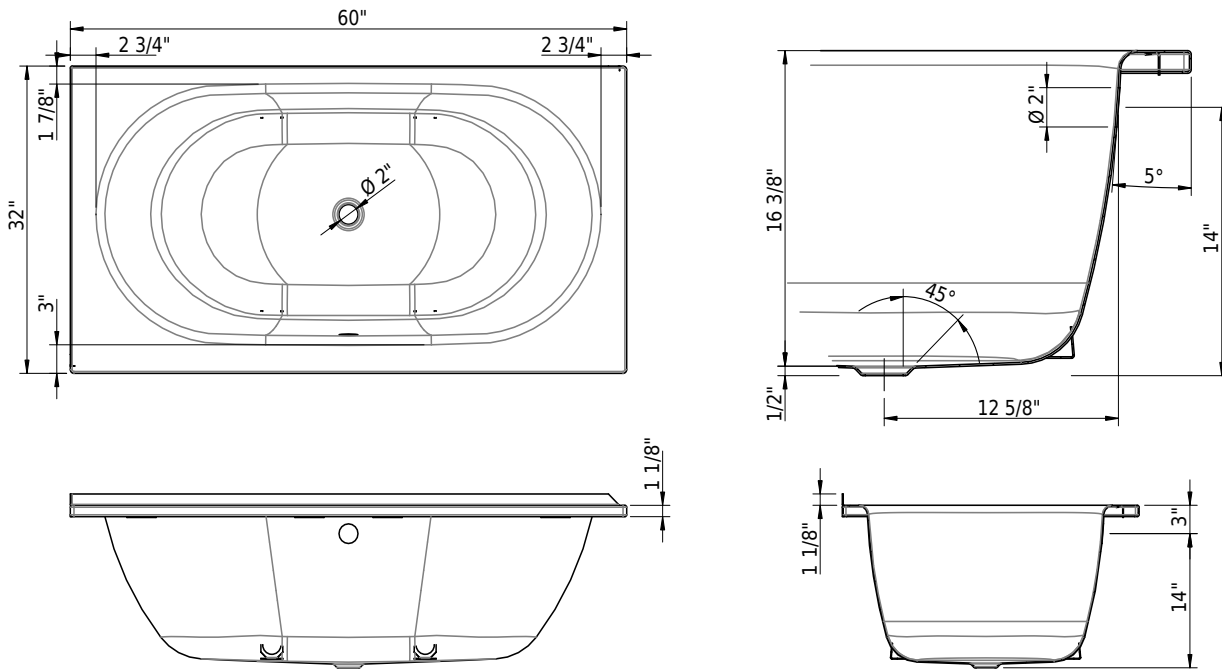

06/18/2026 Subject to technical changes.

109809

Schmidlin magnetic installation brackets for apron  
(2 pieces)

101196

Schmidlin mounting angle for tile flange (SIA 181),  
4 pieces

111020

Set of 60" apron, 4 adjustable feet, 2 magnetic  
brackets for Norm Classic 60", C001

**Technical Information**

Installation location                      corner  
Weight without water  
Water depth to overflow  
Max. water capacity to overflow  
Drain opening  
Overflow hole diameter

➤ Installation Instructions

**Standards / Codes**

**Important:** Dimensions of fixtures are nominal and may vary within the range tolerances established by ANSI standard A112.19.4. These measurements are subject to change or cancellation. No responsibility is assumed for use of superseded or voided leaflet.