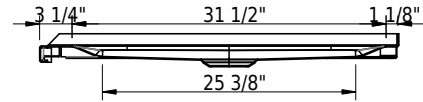

**Variant no**

**Color**

**Tile flange**

<input type="checkbox"/> 2456-0002	C1 white gloss	TF00 no tile flange
<input type="checkbox"/> 2456-0003	C1 white gloss	TF01 Tile flange on 3 sides, drain left
<input type="checkbox"/> 2456-0004	C1 white gloss	TF02 Tile flange on 3 sides, drain right
<input type="checkbox"/> 2456-0005	C1 white gloss	TF03 Tile flanges left / back, drain left
<input type="checkbox"/> 2456-0006	C1 white gloss	TF04 Tile flanges right / back, drain right

**Colors**

- C058 White matte
- C\_\_ Color class III, IV, V, VI

➔ color list

**Accessories**

- 117005 Schmidlin 2-corner tape-flange, 155" (4m)
- 101196 Schmidlin mounting angle for tile flange (SIA 181), 4 pieces

**Options**

- CE1 CLEANEFFECT

**Technical Information**

Installation	corner
Drain location	drain right
Weight	62 lbs
Drain opening	3 1/2"

➤ Installation Instructions

**Standards / Codes**

- This product complies with
- ASME A112.19.1 / CSA B45.2
- ASTM F462

**Important:** Dimensions of fixtures are nominal and may vary within the range tolerances established by ANSI standard A112.19.4. These measurements are subject to change or cancellation. No responsibility is assumed for use of superseded or voided leaflet.