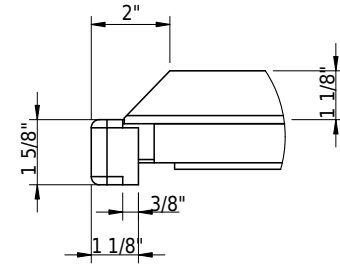

**Colors**

- C058 White matte
- C\_\_ Color class III, IV, V, VI

➔ color list

**Accessories**

- 117005 Schmidlin 2-corner tape-flange, 155" (4m)
- 101196 Schmidlin mounting angle for tile flange (SIA 181), 4 pieces

**Options**

- CE1 CLEANEFFECT

**Technical Information**

Installation	corner
Drain location	drain right
Weight	62 lbs
Drain opening	3 1/2"

➤ Installation Instructions

**Standards / Codes**

- This product complies with
- ASME A112.19.1 / CSA B45.2
- ASTM F462

**Important:** Dimensions of fixtures are nominal and may vary within the range tolerances established by ANSI standard A112.19.4. These measurements are subject to change or cancellation. No responsibility is assumed for use of superseded or voided leaflet.