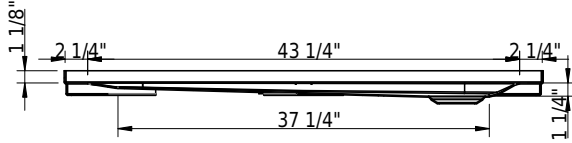

**Colors**

- C058 White matte
- C\_\_ Color class III, IV, V, VI

➔ color list

**Accessories**

- 117005 Schmidlin 2-corner tape-flange, 155" (4m)
- 101196 Schmidlin mounting angle for tile flange (SIA 181), 4 pieces

**Options**

- CE1 CLEANEFFECT

**Technical Information**

Installation	corner
Drain location	drain right
Weight	62 lbs
Drain opening	3 1/2"

➤ Installation Instructions

**Standards / Codes**

- This product complies with
- ASME A112.19.1 / CSA B45.2
- ASTM F462

**Important:** Dimensions of fixtures are nominal and may vary within the range tolerances established by ANSI standard A112.19.4. These measurements are subject to change or cancellation. No responsibility is assumed for use of superseded or voided leaflet.