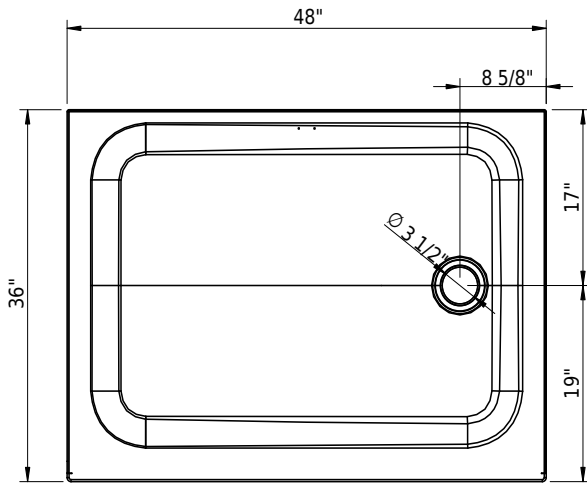

**Colors**

- C058 White matte
- C\_\_ Color class III, IV, V, VI

➔ color list

**Accessories**

- 117005 Schmidlin 2-corner tape-flange, 155" (4m)
- 101196 Schmidlin mounting angle for tile flange (SIA 181), 4 pieces

**Options**

- CE1 CLEANEFFECT

**Technical Information**

Installation	corner
Drain location	drain right
Weight	62 lbs
Drain opening	3 1/2"

➤ Installation Instructions

**Standards / Codes**

- This product complies with
- ASME A112.19.1 / CSA B45.2
- ASTM F462

**Important:** Dimensions of fixtures are nominal and may vary within the range tolerances established by ANSI standard A112.19.4. These measurements are subject to change or cancellation. No responsibility is assumed for use of superseded or voided leaflet.