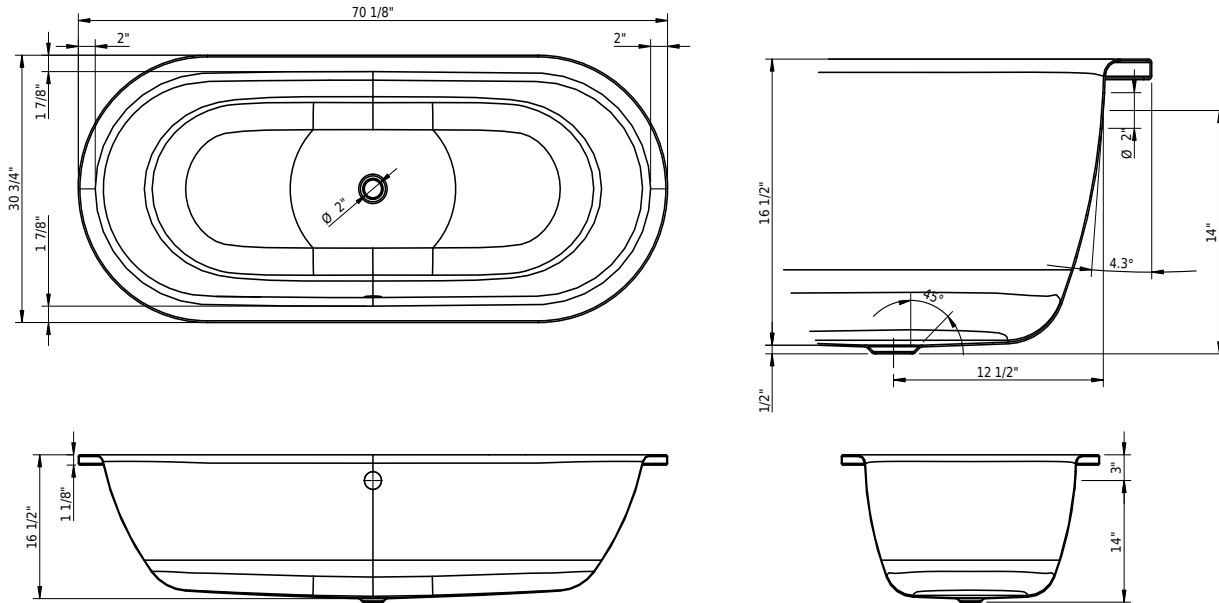

Material

- Glazed titanium steel

Features

- ANTIGLISS included

Compatible drain fittings

- Geberit offset, ABS 151.604.21.1 (polished chrome)
- Geberit offset, PP 150.183.00.1 (rough-in unit)
- Mountain Plumbing offset, brass BDR20SBR45/FFF (cable drive)
- OS&B direct, brass 307DQ-25FFF (clicker)
- OS&B offset, brass 314Q13-20FFF (clicker)
- OS&B offset, PVC 5100QK-FFF (clicker)

Technical Information

Installation location	drop-in / undermount
Weight without water	124 lbs
Water depth to overflow	12 1/2"
Max. water capacity to overflow	62 gal
Drain opening	2"
Overflow hole diameter	2"