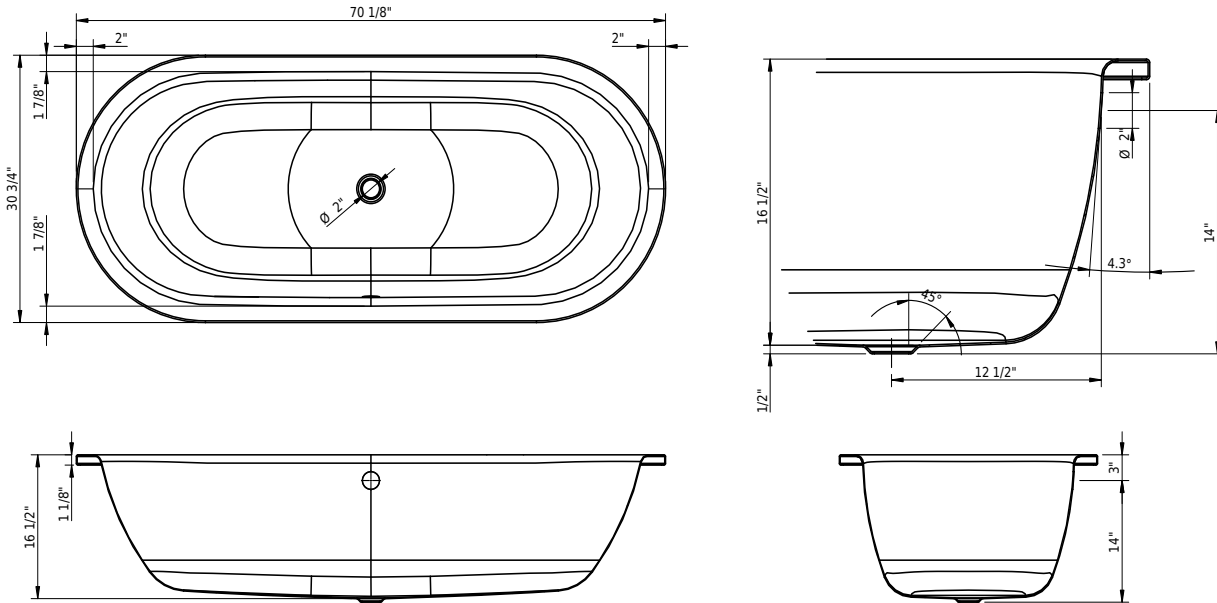

Material

- Glazed titanium steel

Features

- ANTIGLISS included

Compatible drain fittings

- Geberit offset, ABS 151.604.21.1 (polished chrome)
- Geberit offset, PP 150.183.00.1 (rough-in unit)
- Mountain Plumbing offset, brass BDR20SBR45/FFF (cable drive)
- OS&B direct, brass 307DQ-25FFF (clicker)
- OS&B offset, brass 314Q13-20FFF (clicker)
- OS&B offset, PVC 5100QK-FFF (clicker)

Technical Information

Installation location	drop-in / undermount
Weight without water	124 lbs
Water depth to overflow	12 1/2"
Max. water capacity to overflow	62 gal
Drain opening	2"
Overflow hole diameter	2"