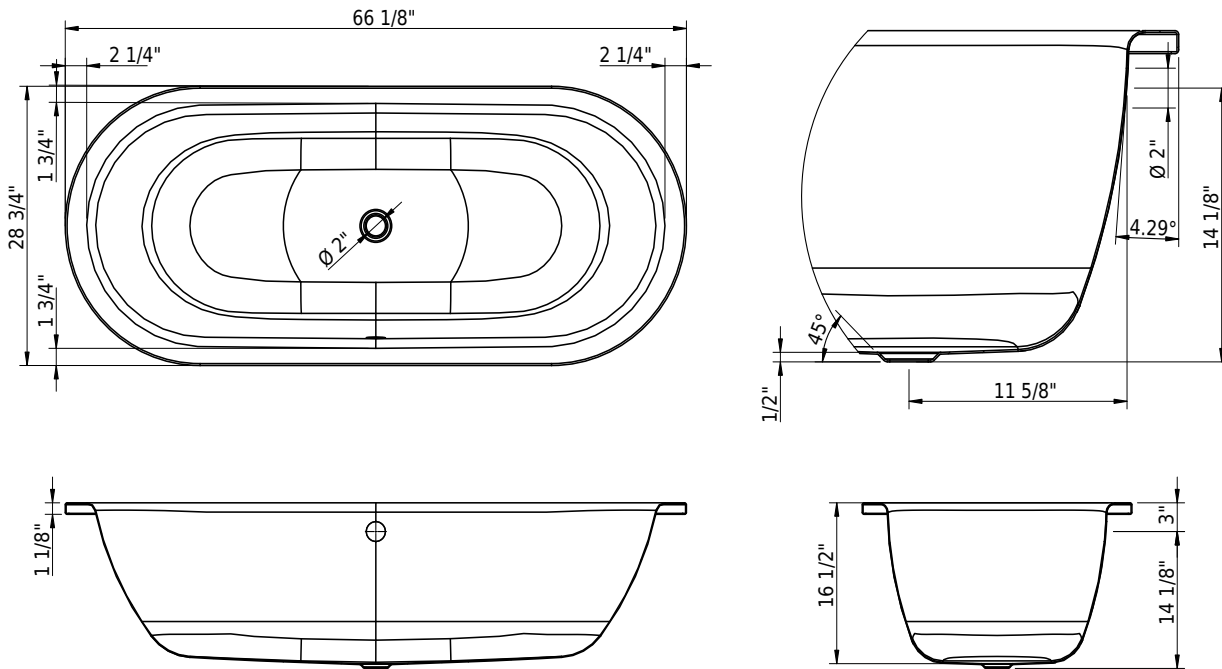

Material

- Glazed titanium steel

Features

- ANTIGLISS included

Compatible drain fittings

- Mountain Plumbing offset, brass BDR20SBR45/FFF (cable drive)
- OS&B direct, brass 307DQ-25FFF (clicker)
- OS&B offset, brass 314Q13-20FFF (clicker)
- OS&B offset, PVC 5100QK-FFF (clicker)
- Geberit offset, ABS 151.604.21.1 (polished chrome)
- Geberit offset, PP 150.183.00.1 (rough-in unit)

Technical Information

Installation location	drop-in / undermount
Weight without water	108 lbs
Water depth to overflow	12 1/2"
Max. water capacity to overflow	55 gal
Drain opening	2"
Overflow hole diameter	2"