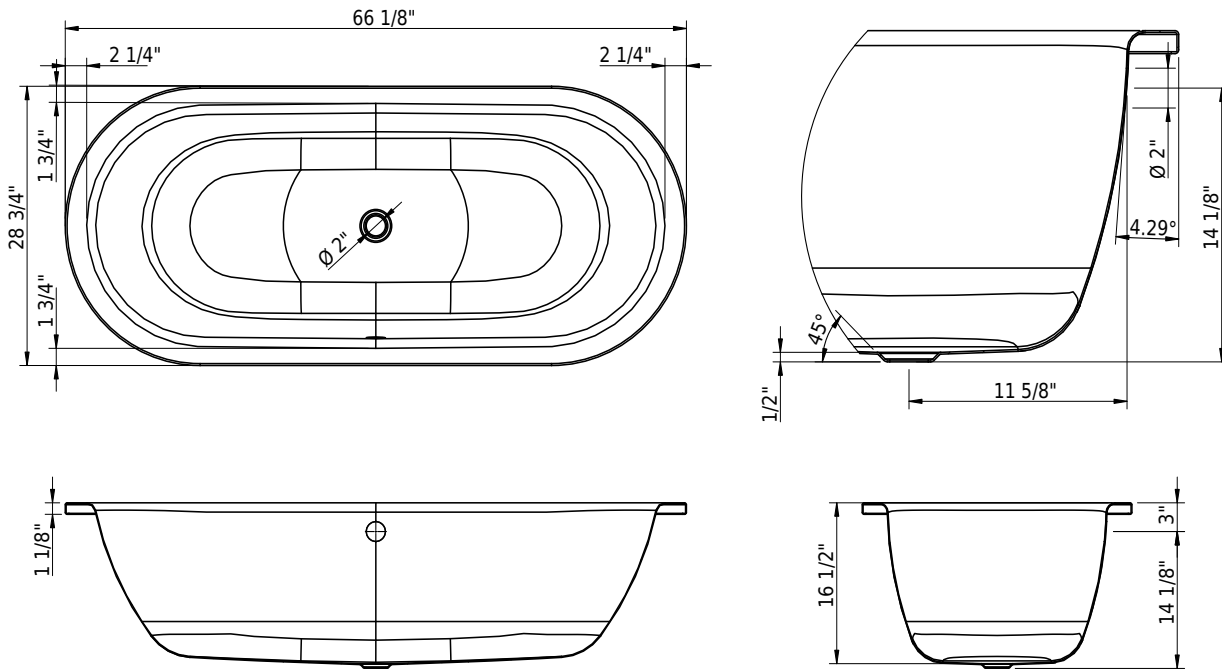

Material

- Glazed titanium steel

Features

- ANTIGLISS included

Compatible drain fittings

- Geberit offset, ABS 151.604.21.1 (polished chrome)
- Geberit offset, PP 150.183.00.1 (rough-in unit)
- Mountain Plumbing offset, brass BDR20SBR45/FFF (cable drive)
- OS&B direct, brass 307DQ-25FFF (clicker)
- OS&B offset, brass 314Q13-20FFF (clicker)
- OS&B offset, PVC 5100QK-FFF (clicker)

Technical Information

Installation location	drop-in / undermount
Weight without water	108 lbs
Water depth to overflow	12 1/2"
Max. water capacity to overflow	55 gal
Drain opening	2"
Overflow hole diameter	2"