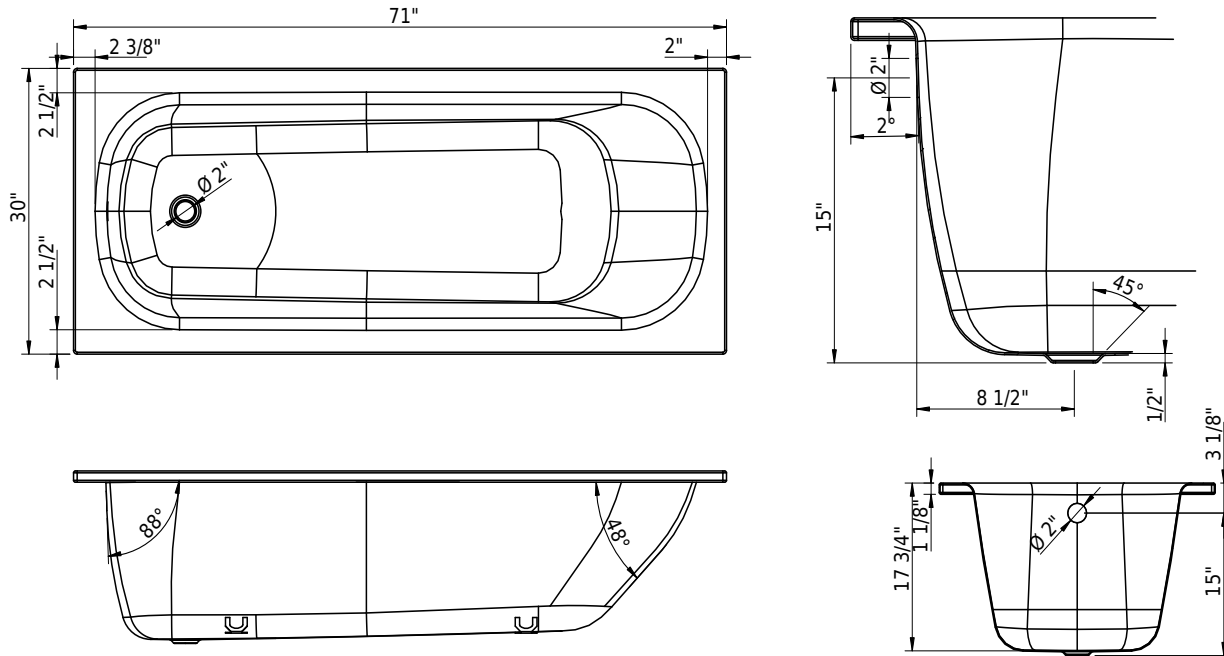

### Technical Information

Installation location	corner
Weight without water	118 lbs
Water depth to overflow	13 1/2"
Max. water capacity to overflow	60 gal
Drain opening	2"
Overflow hole diameter	2"

➤ [Installation Instructions](#)