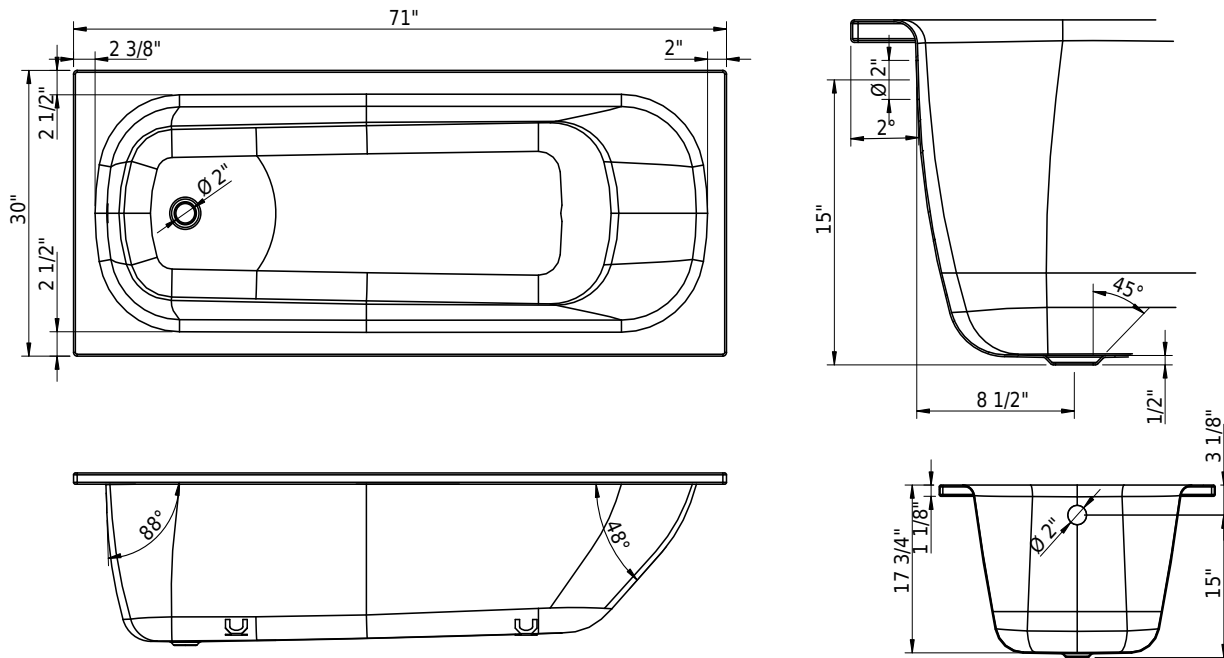

### Technical Information

Installation location	corner
Weight without water	118 lbs
Water depth to overflow	13 1/2"
Max. water capacity to overflow	60 gal
Drain opening	2"
Overflow hole diameter	2"

➤ [Installation Instructions](#)