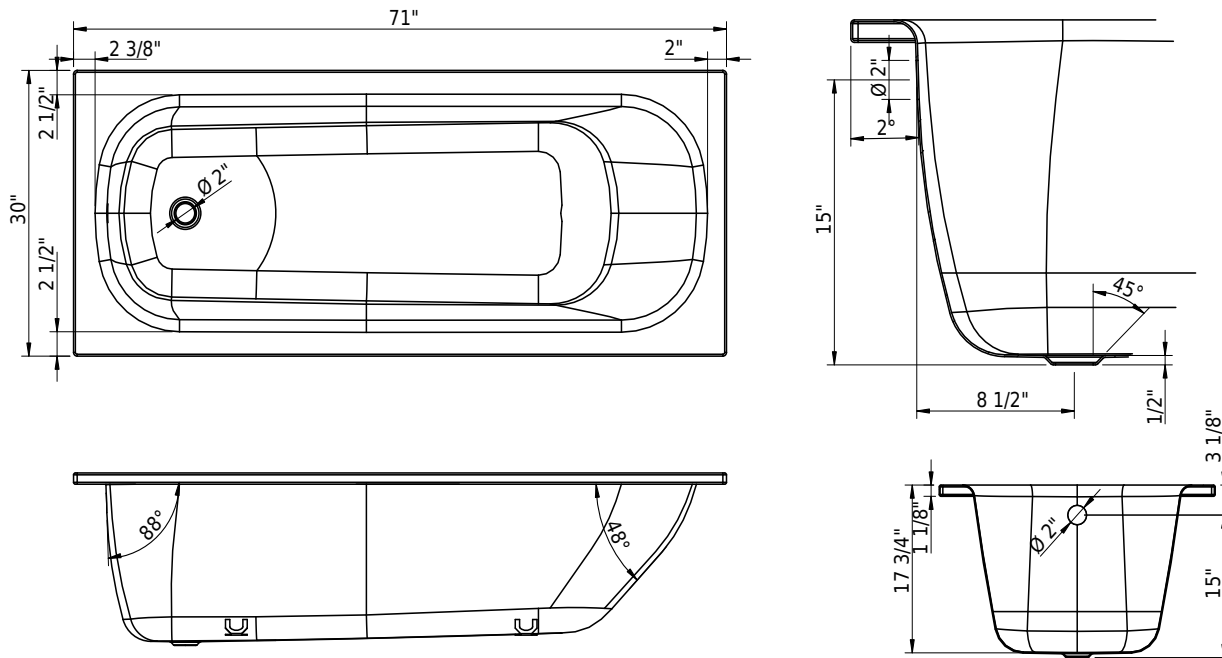

### Technical Information

Installation location	corner
Weight without water	118 lbs
Water depth to overflow	13 1/2"
Max. water capacity to overflow	60 gal
Drain opening	2"
Overflow hole diameter	2"

➤ [Installation Instructions](#)