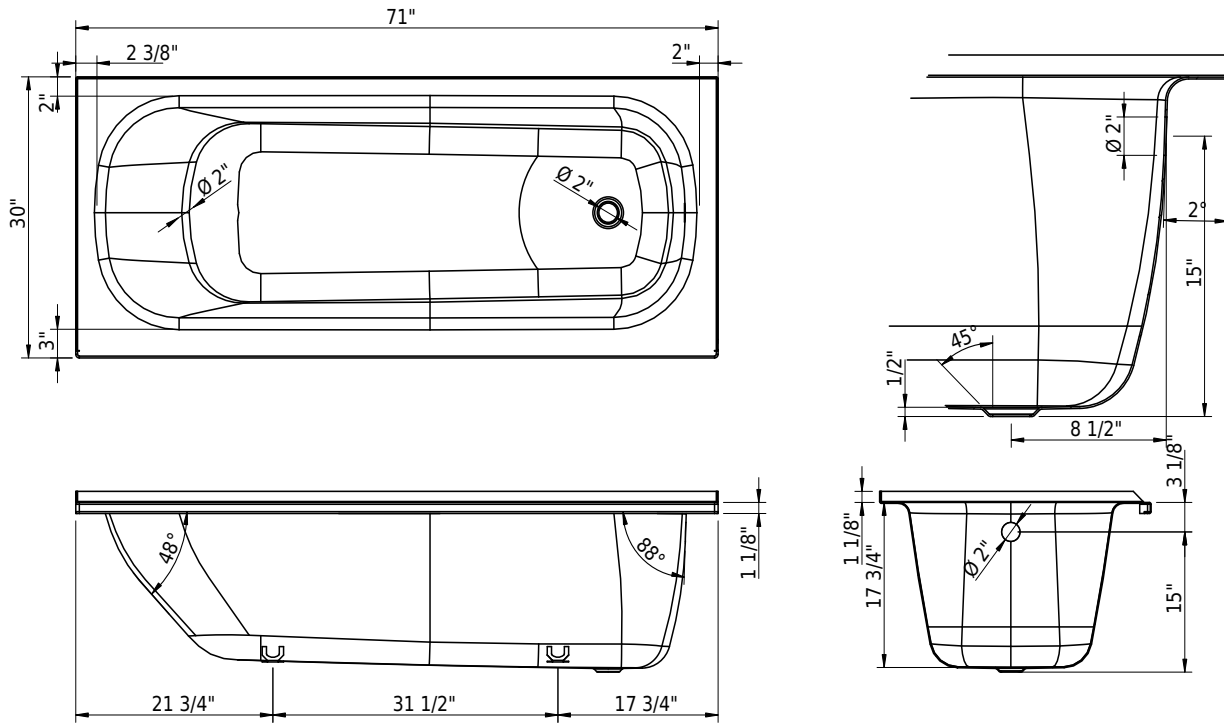

### Technical Information

Installation location	corner
Weight without water	118 lbs
Water depth to overflow	13 1/2"
Max. water capacity to overflow	60 gal
Drain opening	2"
Overflow hole diameter	2"

➤ Installation Instructions