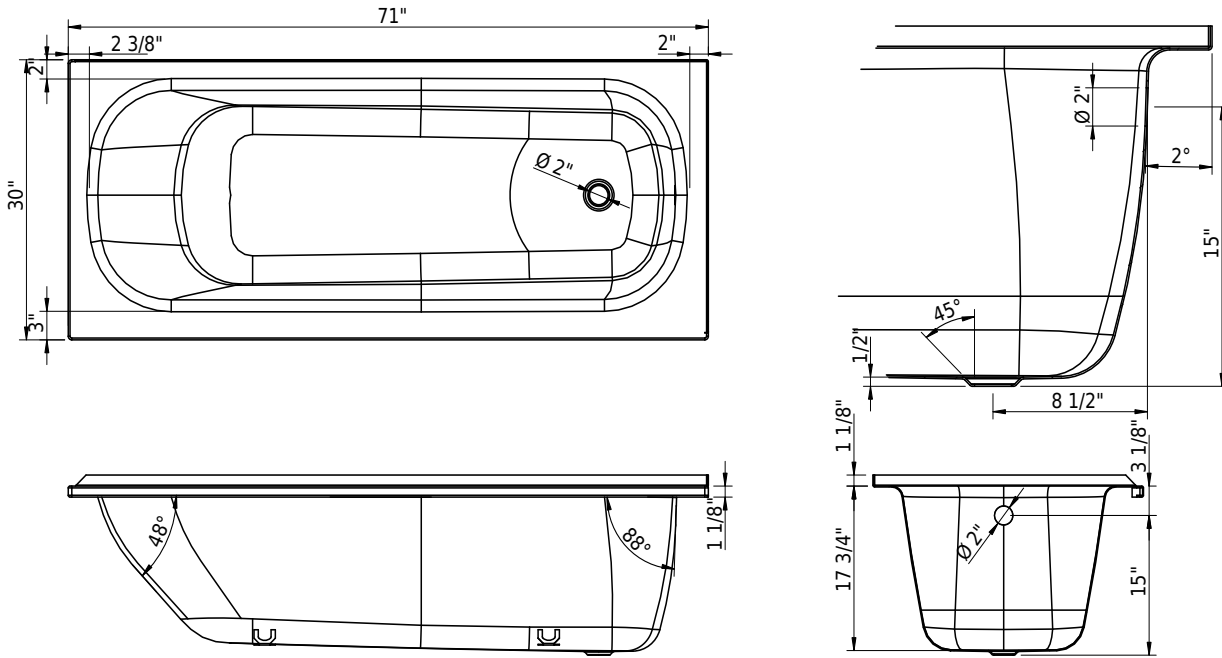

### Options

- CE1 CLEANEFFECT
- HC2 Handle CONTURA
- HS2 Handle SAFE
- Special length / width -1"/+2"
- TF\_\_ Tile flange

05/09/2026 Subject to technical changes.

**Technical Information**

Installation location	corner
Weight without water	118 lbs
Water depth to overflow	13 1/2"
Max. water capacity to overflow	60 gal
Drain opening	2"
Overflow hole diameter	2"

**Important:** Dimensions of fixtures are nominal and may vary within the range tolerances established by ANSI standard A112.19.4. These measurements are subject to change or cancellation. No responsibility is assumed for use of superseded or voided leaflet.