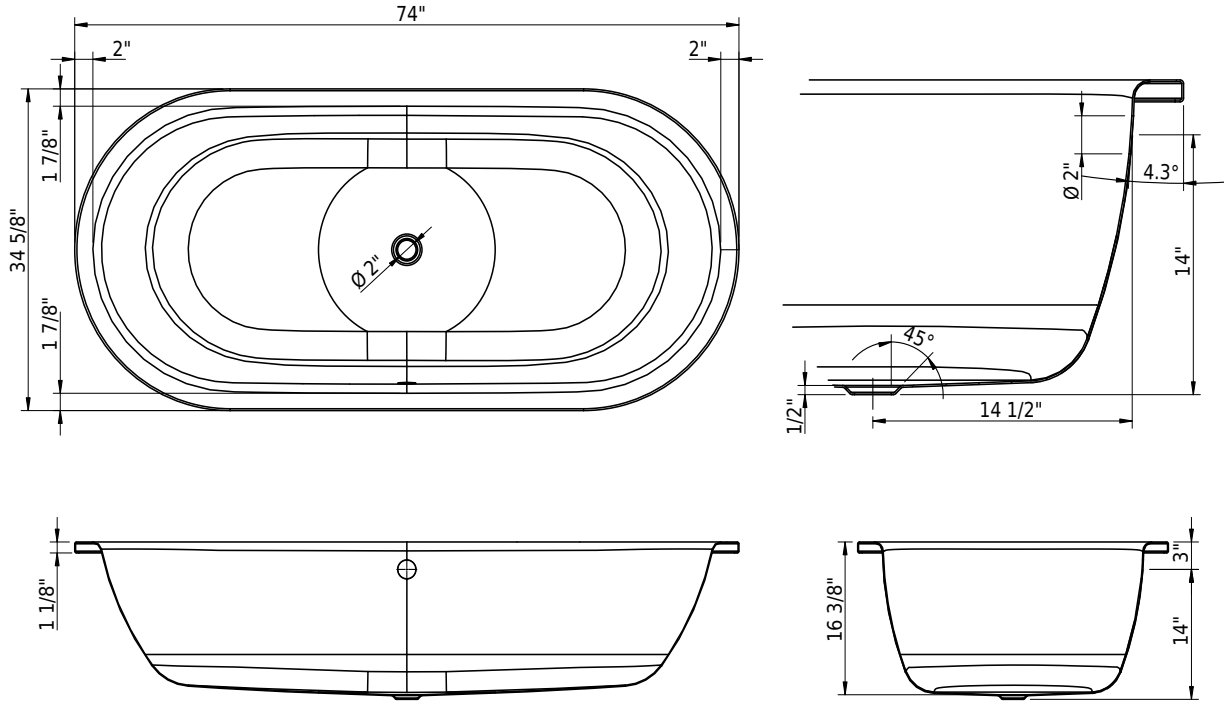

**Technical Information**

Installation location	drop-in / undermount
Weight without water	146 lbs
Water depth to overflow	12 1/2"
Max. water capacity to overflow	73 gal
Drain opening	2"
Overflow hole diameter	2"