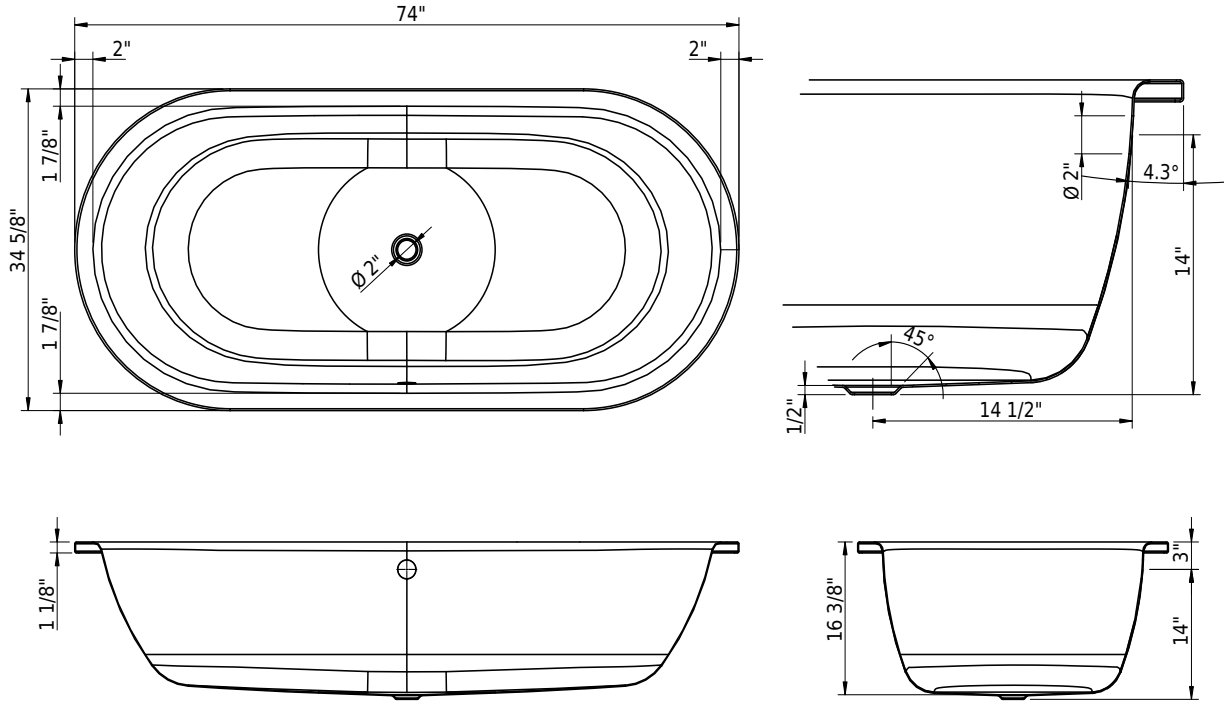

Technical Information

Installation location	drop-in / undermount
Weight without water	146 lbs
Water depth to overflow	12 1/2"
Max. water capacity to overflow	73 gal
Drain opening	2"
Overflow hole diameter	2"

➤ Installation Instructions

Standards / Codes

- This product complies with
- ASME A112.19.1 / CSA B45.2
- ASTM F462

Notes

- Bath faucet not included
- Refer to installation instructions

Important: Dimensions of fixtures are nominal and may vary within the range tolerances established by ANSI standard A112.19.4. These measurements are subject to change or cancellation. No responsibility is assumed for use of superseded or voided leaflet.