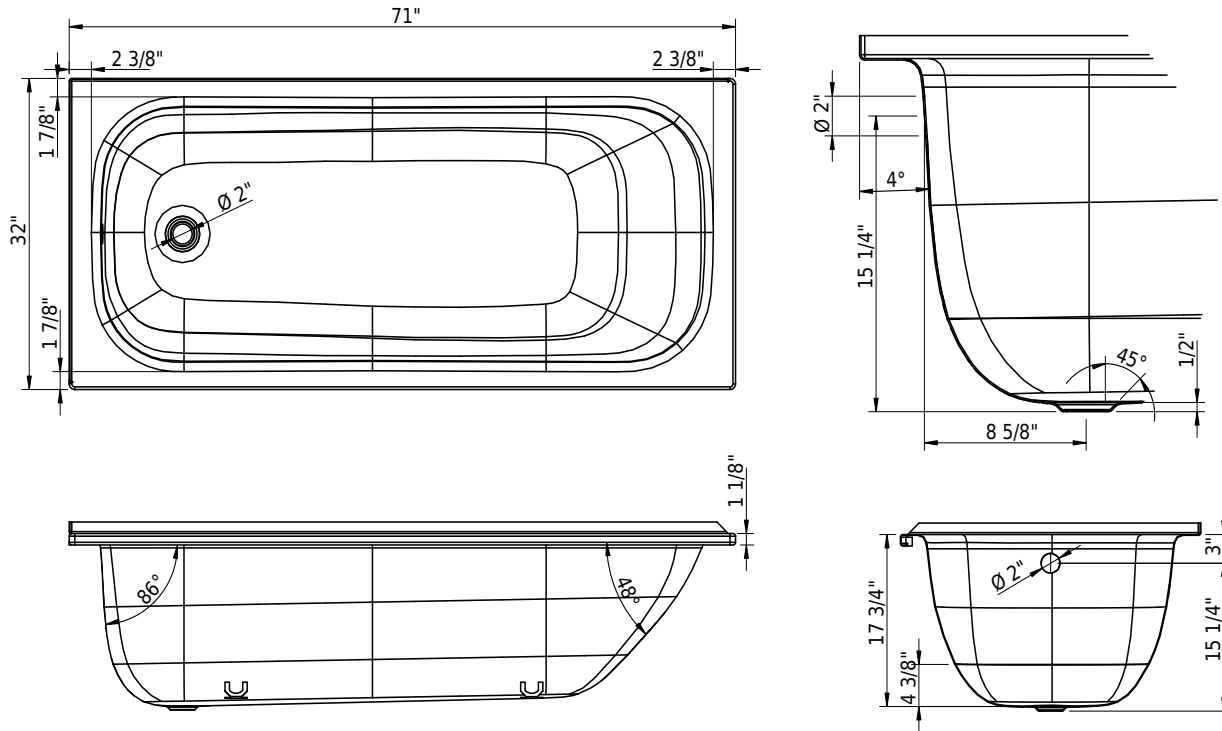

### Options

- CE1 CLEANEFFECT
- HC2 Handle CONTURA
- HS2 Handle SAFE
- Special length / width -1"/+2"
- TF\_\_ Tile flange

05/09/2026 Subject to technical changes.

**Technical Information**

Installation location	corner
Weight without water	97 lbs
Water depth to overflow	13 3/4"
Max. water capacity to overflow	69 gal
Drain opening	2"
Overflow hole diameter	2"