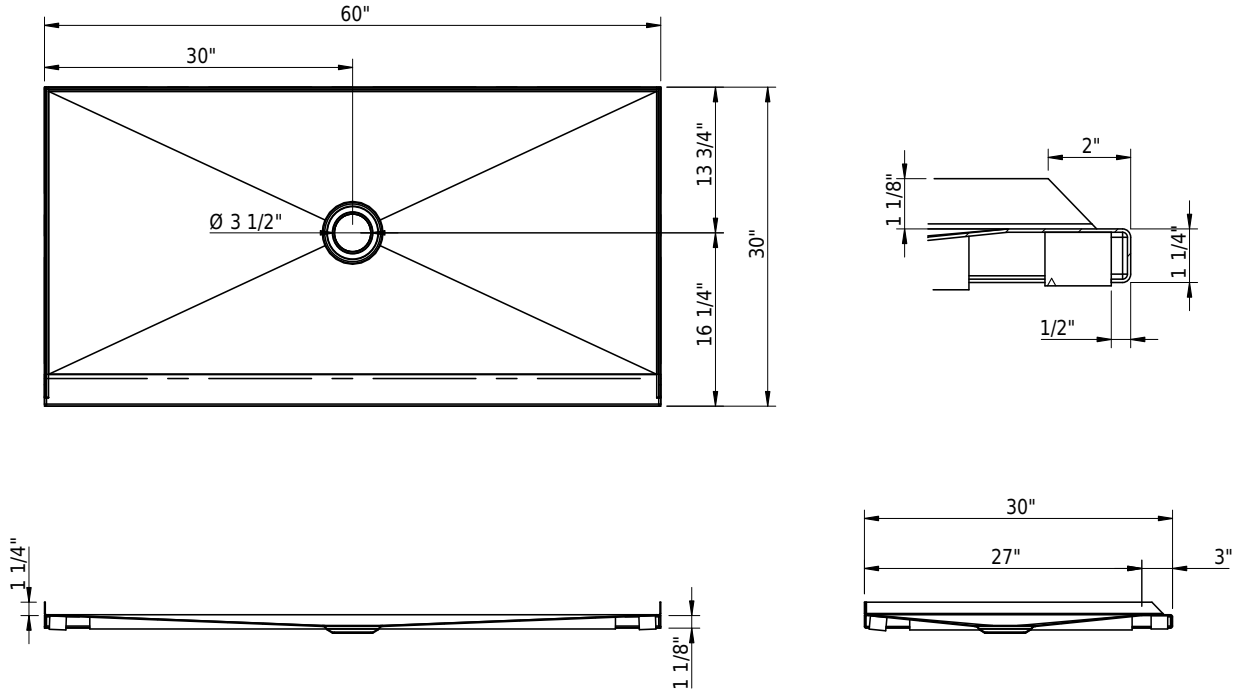

**Colors**

- C058 White matte
- C\_\_ Color class III, IV, V, VI

➔ color list

**Accessories**

**Options**

05/20/2026 Subject to technical changes.

**Technical Information**

Installation	corner
Drain location	drain center
Weight	49 lbs
Drain opening	3 1/2"

➤ Installation Instructions

**Standards / Codes**

- This product complies with
- ASME A112.19.1 / CSA B45.2
- ASTM F462

**Important:** Dimensions of fixtures are nominal and may vary within the range tolerances established by ANSI standard A112.19.4. These measurements are subject to change or cancellation. No responsibility is assumed for use of superseded or voided leaflet.