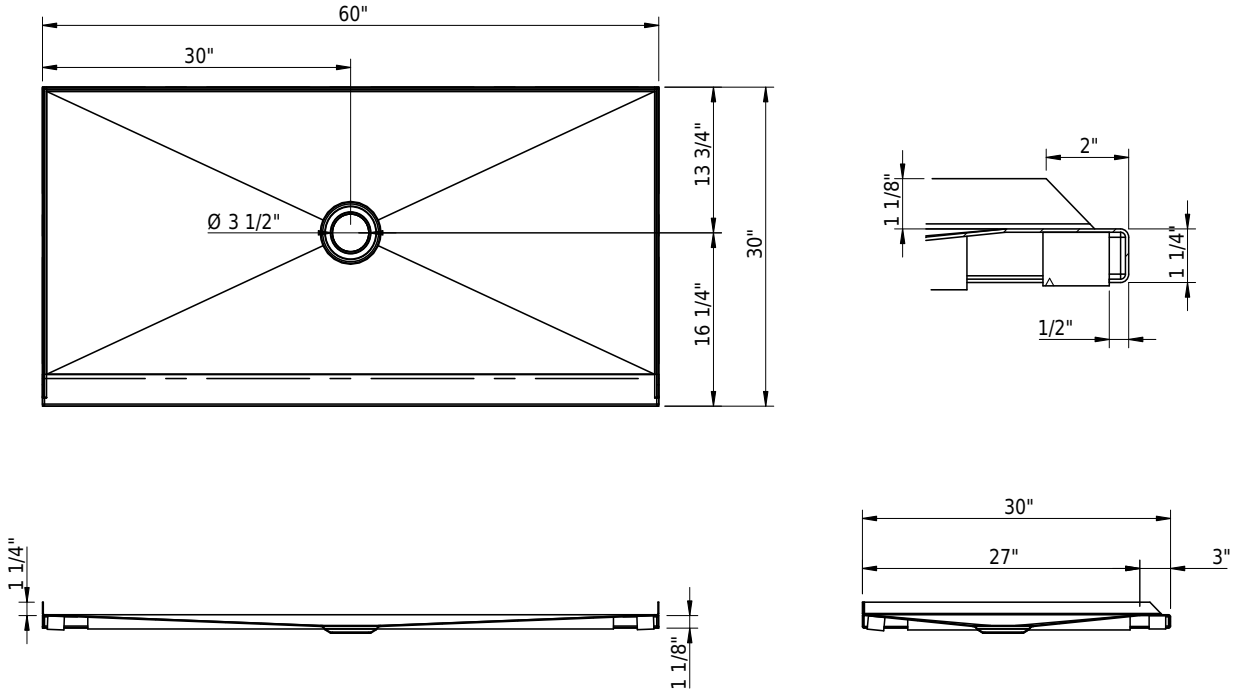

**Colors**

- C058 White matte
- C\_\_ Color class III, IV, V, VI

➔ color list

**Accessories**

**Options**

04/08/2026 Subject to technical changes.

**Technical Information**

Installation	corner
Drain location	drain center
Weight	49 lbs
Drain opening	3 1/2"

➤ Installation Instructions

**Standards / Codes**

- This product complies with
- ASME A112.19.1 / CSA B45.2
- ASTM F462

**Important:** Dimensions of fixtures are nominal and may vary within the range tolerances established by ANSI standard A112.19.4. These measurements are subject to change or cancellation. No responsibility is assumed for use of superseded or voided leaflet.