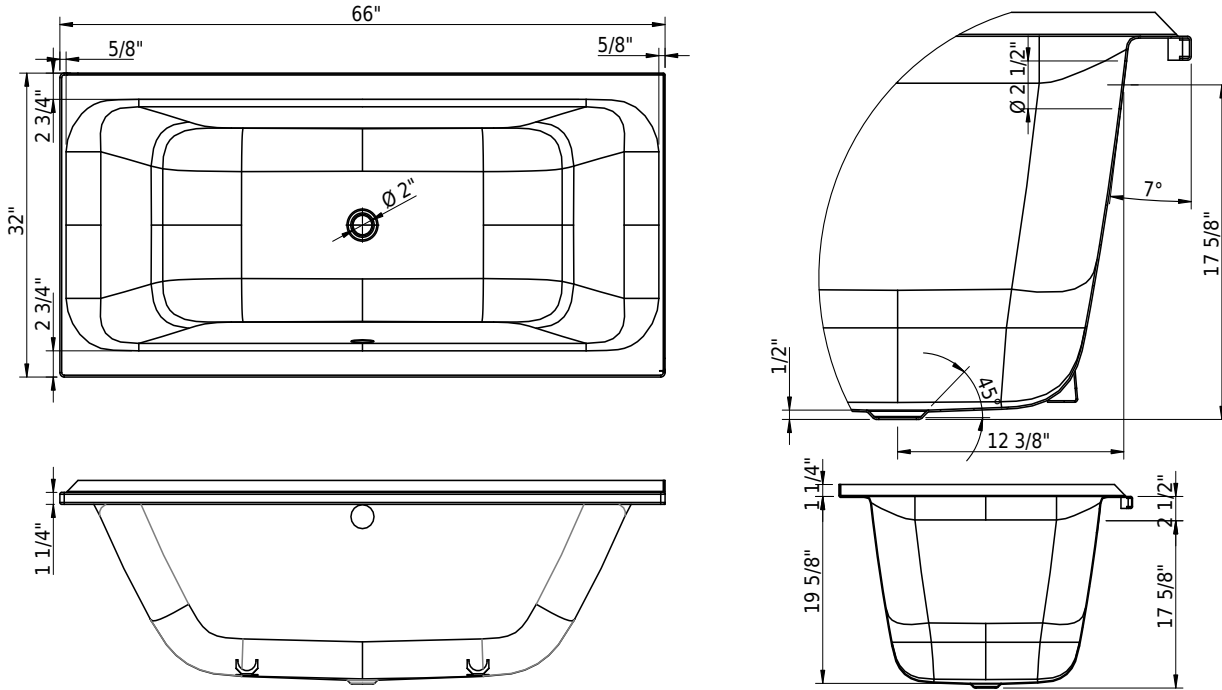

06/18/2026 Subject to technical changes.

**Technical Information**

Installation location	corner
Weight without water	113 lbs
Water depth to overflow	15 7/8"
Max. water capacity to overflow	70 gal
Drain opening	2"
Overflow hole diameter	2 1/2"

**Important:** Dimensions of fixtures are nominal and may vary within the range tolerances established by ANSI standard A112.19.4. These measurements are subject to change or cancellation. No responsibility is assumed for use of superseded or voided leaflet.