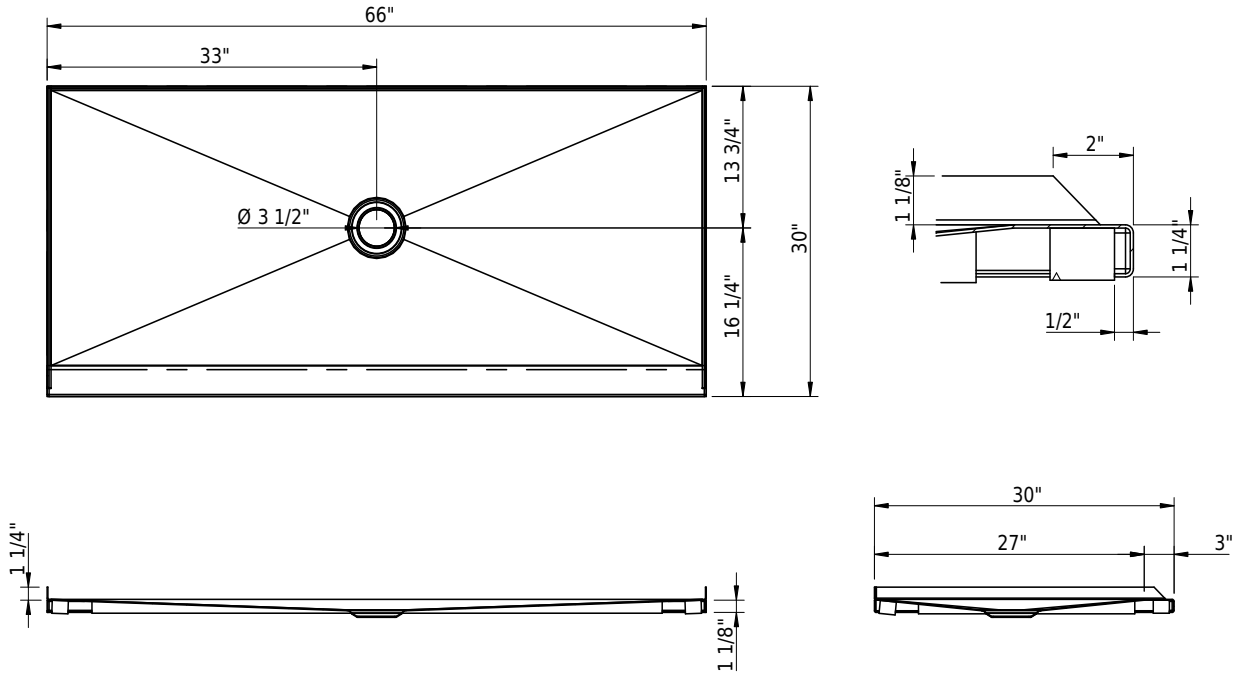

**Colors**

- C058 White matte
- C\_\_ Color class III, IV, V, VI

➔ color list

**Accessories**

**Options**

05/20/2026 Subject to technical changes.

**Technical Information**

Installation	corner
Drain location	drain center
Weight	54 lbs
Drain opening	3 1/2"

➤ Installation Instructions

**Standards / Codes**

- This product complies with
- ASME A112.19.1 / CSA B45.2
- ASTM F462

**Important:** Dimensions of fixtures are nominal and may vary within the range tolerances established by ANSI standard A112.19.4. These measurements are subject to change or cancellation. No responsibility is assumed for use of superseded or voided leaflet.