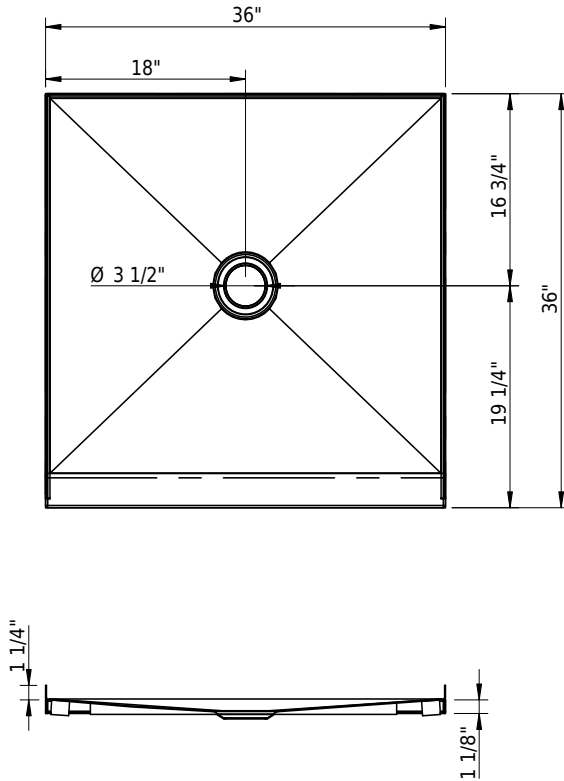

**Colors**

- C058 White matte
- C\_\_ Color class III, IV, V, VI

➔ color list

**Accessories**

**Options**

**Technical Information**

|                |              |
|----------------|--------------|
| Installation   | corner       |
| Drain location | drain center |
| Weight         | 36 lbs       |
| Drain opening  | 3 1/2"       |

➤ Installation Instructions

**Standards / Codes**

- This product complies with
- ASME A112.19.1 / CSA B45.2
- ASTM F462

**Important:** Dimensions of fixtures are nominal and may vary within the range tolerances established by ANSI standard A112.19.4. These measurements are subject to change or cancellation. No responsibility is assumed for use of superseded or voided leaflet.