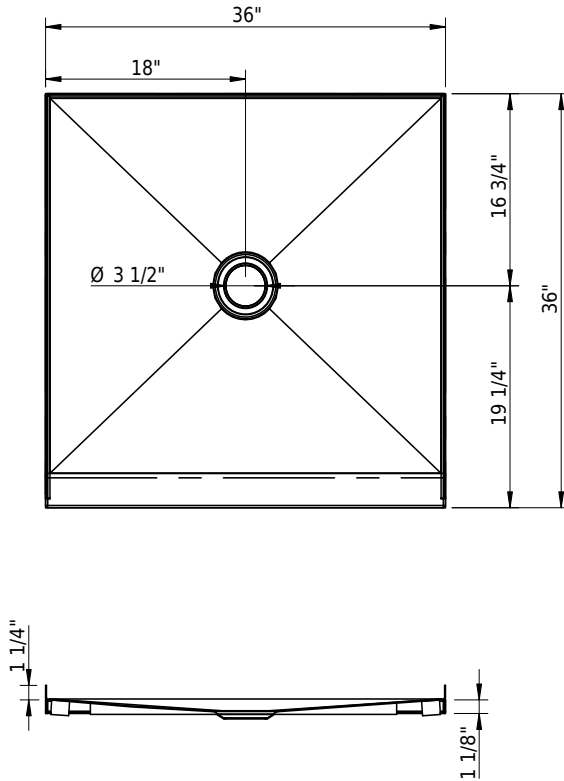

Technical Information

Installation	corner
Drain location	drain center
Weight	36 lbs
Drain opening	3 1/2"

➤ Installation Instructions

Standards / Codes

- This product complies with
- ASME A112.19.1 / CSA B45.2
- ASTM F462

Important: Dimensions of fixtures are nominal and may vary within the range tolerances established by ANSI standard A112.19.4. These measurements are subject to change or cancellation. No responsibility is assumed for use of superseded or voided leaflet.