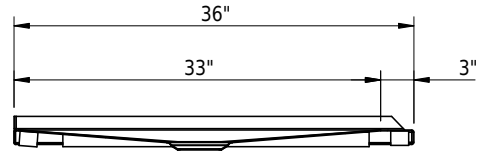

**Colors**

- C058 White matte
- C\_\_ Color class III, IV, V, VI

➔ color list

**Accessories**

**Options**

**Technical Information**

|                |              |
|----------------|--------------|
| Installation   | corner       |
| Drain location | drain center |
| Weight         | 36 lbs       |
| Drain opening  | 3 1/2"       |