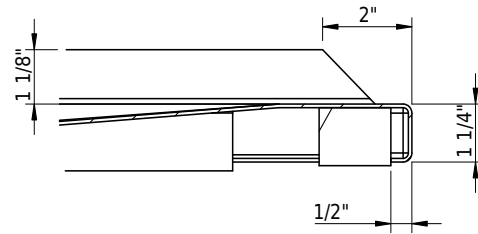

**Colors**

- C058 White matte
- C\_\_ Color class III, IV, V, VI

➔ color list

**Accessories**

**Options**

**Technical Information**

|                |              |
|----------------|--------------|
| Installation   | corner       |
| Drain location | drain center |
| Weight         | 36 lbs       |
| Drain opening  | 3 1/2"       |

➤ Installation Instructions

**Standards / Codes**

- This product complies with
- ASME A112.19.1 / CSA B45.2
- ASTM F462

**Important:** Dimensions of fixtures are nominal and may vary within the range tolerances established by ANSI standard A112.19.4. These measurements are subject to change or cancellation. No responsibility is assumed for use of superseded or voided leaflet.