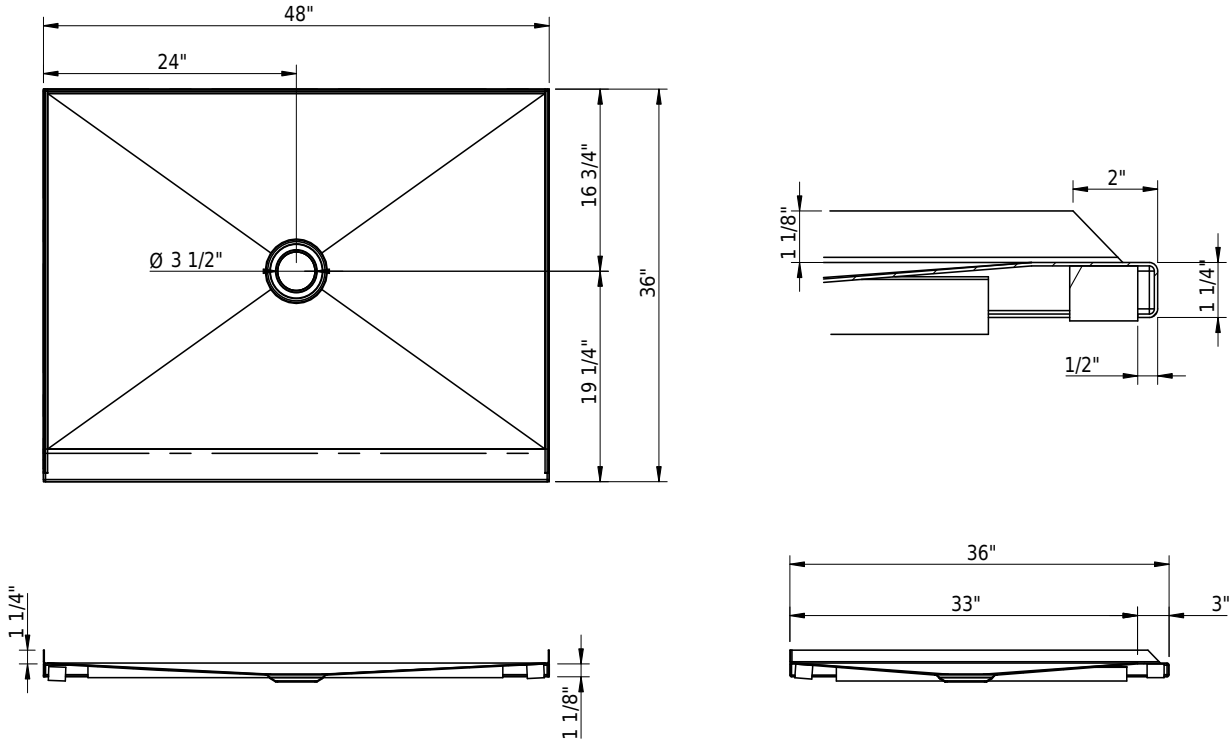

**Colors**

- C058 White matte
- C\_\_ Color class III, IV, V, VI

➔ color list

**Accessories**

**Options**

04/29/2026 Subject to technical changes.

**Technical Information**

Installation	corner
Drain location	drain center
Weight	47 lbs
Drain opening	3 1/2"

➤ Installation Instructions

**Standards / Codes**

- This product complies with
- ASME A112.19.1 / CSA B45.2
- ASTM F462

**Important:** Dimensions of fixtures are nominal and may vary within the range tolerances established by ANSI standard A112.19.4. These measurements are subject to change or cancellation. No responsibility is assumed for use of superseded or voided leaflet.