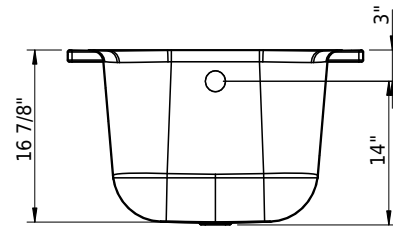

Options

- CE1 CLEANEFFECT
- HC1 Handle CONTURA
- HS1 Handle SAFE
- HS2 Handle SAFE
- TF__ Tile flange

07/09/2026 Subject to technical changes.

Technical Information

Installation location	corner
Weight without water	88 lbs
Water depth to overflow	12 3/4"
Max. water capacity to overflow	48 gal
Drain opening	2"
Overflow hole diameter	2"

Important: Dimensions of fixtures are nominal and may vary within the range tolerances established by ANSI standard A112.19.4. These measurements are subject to change or cancellation. No responsibility is assumed for use of superseded or voided leaflet.