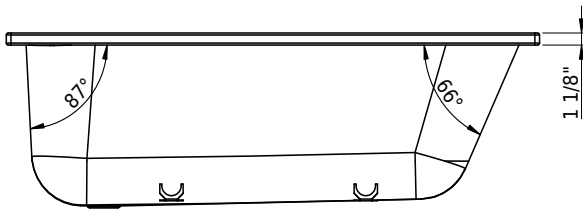

Colors

- C058 White matte
- C__ Color class III,VI

➔ color list

Accessories

- 109547 Schmidlin ELEMENT, magnetic candle holder
- 101188 Schmidlin RELAX Wannenkissen, schwarz, 2 Stück
- 101187 Schmidlin RELAX bathtub pillow, black, 1 piece
- 117005 Schmidlin 2-corner tape-flange, 155" (4m)
- 109810 Schmidlin adjustable installation feet (4 pieces)
- 116450 Schmidlin adjustable installation feet for Above floor Rough (4 pieces)

Options

- CE1 CLEANEFFECT
- HC1 Handle CONTURA
- HS1 Handle SAFE
- HS2 Handle SAFE
- TF__ Tile flange

07/09/2026 Subject to technical changes.

Technical Information

Installation location	corner
Weight without water	88 lbs
Water depth to overflow	12 3/4"
Max. water capacity to overflow	48 gal
Drain opening	2"
Overflow hole diameter	2"

Important: Dimensions of fixtures are nominal and may vary within the range tolerances established by ANSI standard A112.19.4. These measurements are subject to change or cancellation. No responsibility is assumed for use of superseded or voided leaflet.