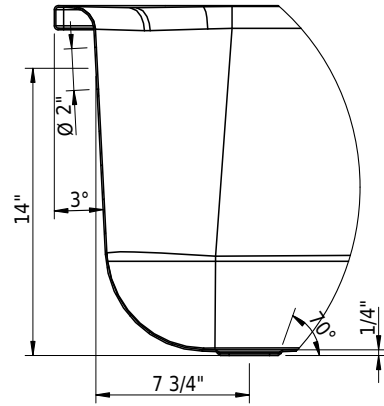

Technical Information

Installation location	corner
Weight without water	88 lbs
Water depth to overflow	12 3/4"
Max. water capacity to overflow	48 gal
Drain opening	2"
Overflow hole diameter	2"

➤ Installation Instructions

Standards / Codes

- This product complies with
- ASME A112.19.1 / CSA B45.2
- ASTM F462
- ADA

Notes

- Bath faucet not included
- Refer to installation instructions
- We recommend the use of Schmidlin INFINITY bathtub installation system

Important: Dimensions of fixtures are nominal and may vary within the range tolerances established by ANSI standard A112.19.4. These measurements are subject to change or cancellation. No responsibility is assumed for use of superseded or voided leaflet.