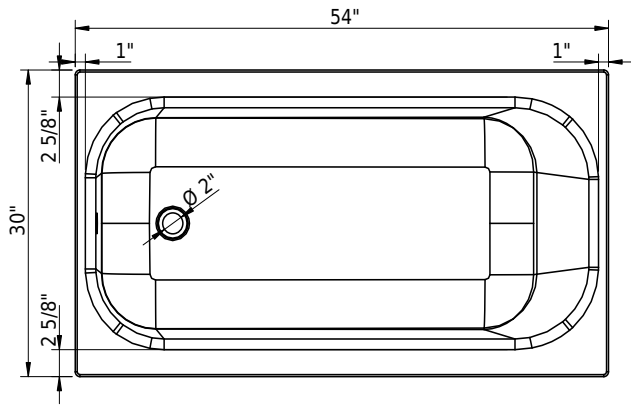

Technical Information

Installation location	corner
Weight without water	88 lbs
Water depth to overflow	12 3/4"
Max. water capacity to overflow	48 gal
Drain opening	2"
Overflow hole diameter	2"

➤ Installation Instructions

Standards / Codes

- This product complies with
- ASME A112.19.1 / CSA B45.2
- ASTM F462
- ADA

Notes

- Bath faucet not included
- Refer to installation instructions
- We recommend the use of Schmidlin INFINITY bathtub installation system

Important: Dimensions of fixtures are nominal and may vary within the range tolerances established by ANSI standard A112.19.4. These measurements are subject to change or cancellation. No responsibility is assumed for use of superseded or voided leaflet.