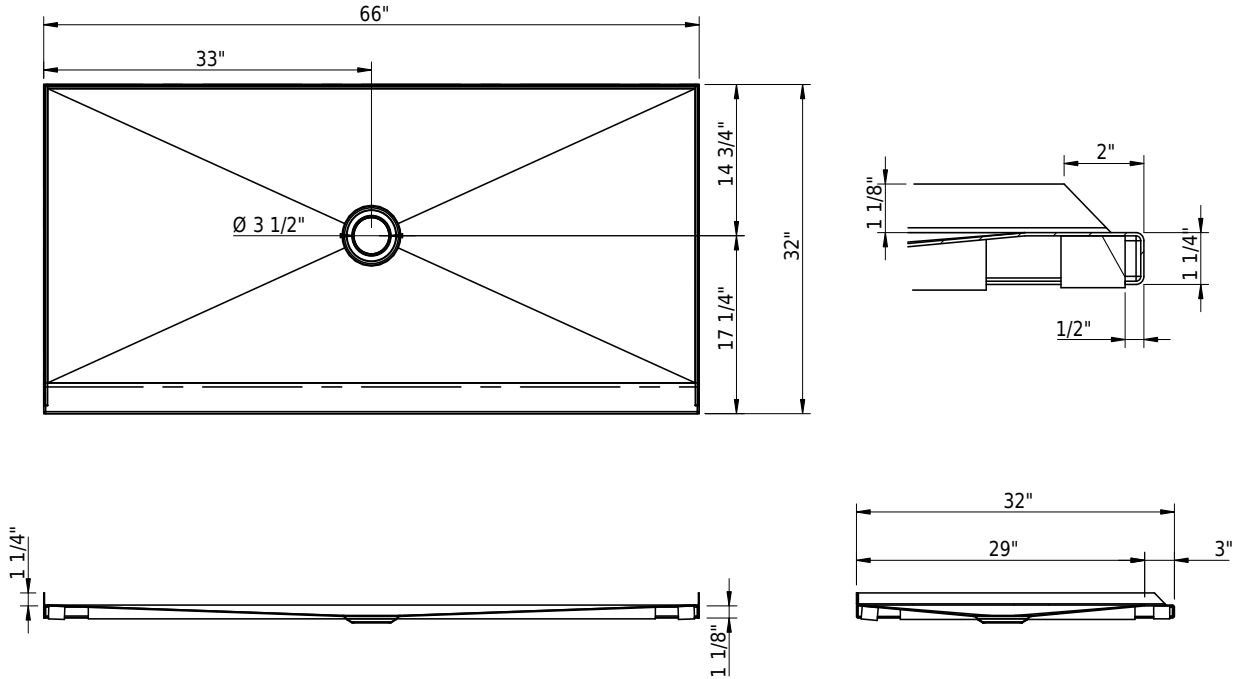

**Colors**

- C058 White matte
- C\_\_ Color class III, IV, V, VI

➔ color list

**Accessories**

**Options**

**Technical Information**

Installation	corner
Drain location	drain center
Weight	57 lbs
Drain opening	3 1/2"

➤ Installation Instructions

**Standards / Codes**

- This product complies with
- ASME A112.19.1 / CSA B45.2
- ASTM F462

**Important:** Dimensions of fixtures are nominal and may vary within the range tolerances established by ANSI standard A112.19.4. These measurements are subject to change or cancellation. No responsibility is assumed for use of superseded or voided leaflet.