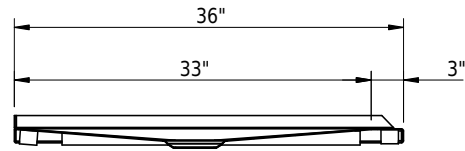

Technical Information

Installation	corner
Drain location	drain center
Weight	41 lbs
Drain opening	3 1/2"

➤ [Installation Instructions](#)

Standards / Codes

- This product complies with
- ASME A112.19.1 / CSA B45.2
- ASTM F462

Important: Dimensions of fixtures are nominal and may vary within the range tolerances established by ANSI standard A112.19.4. These measurements are subject to change or cancellation. No responsibility is assumed for use of superseded or voided leaflet.