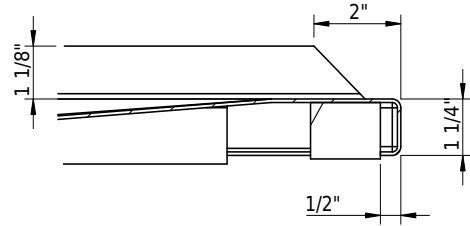

Technical Information

Installation	corner
Drain location	drain center
Weight	41 lbs
Drain opening	3 1/2"

➤ Installation Instructions

Standards / Codes

- This product complies with
- ASME A112.19.1 / CSA B45.2
- ASTM F462

Important: Dimensions of fixtures are nominal and may vary within the range tolerances established by ANSI standard A112.19.4. These measurements are subject to change or cancellation. No responsibility is assumed for use of superseded or voided leaflet.