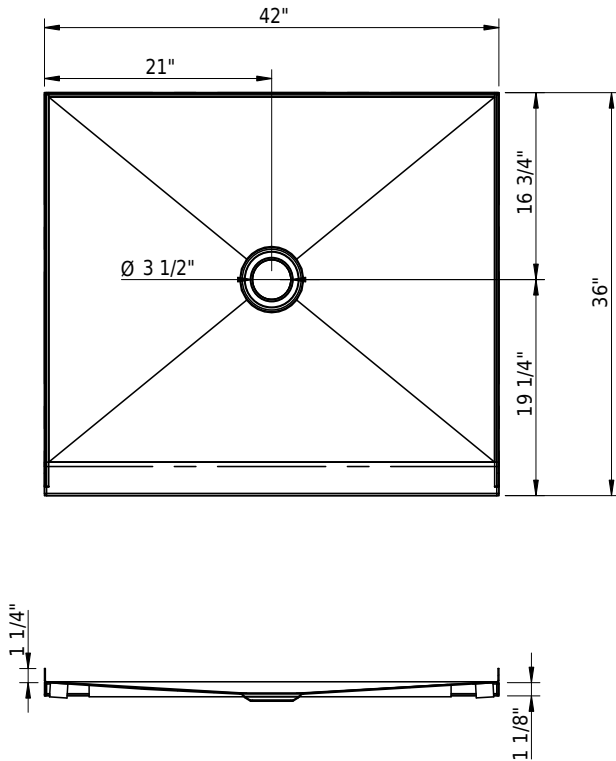

Technical Information

Installation	corner
Drain location	drain center
Weight	41 lbs
Drain opening	3 1/2"

➤ [Installation Instructions](#)

Standards / Codes

- This product complies with
- ASME A112.19.1 / CSA B45.2
- ASTM F462

Important: Dimensions of fixtures are nominal and may vary within the range tolerances established by ANSI standard A112.19.4. These measurements are subject to change or cancellation. No responsibility is assumed for use of superseded or voided leaflet.